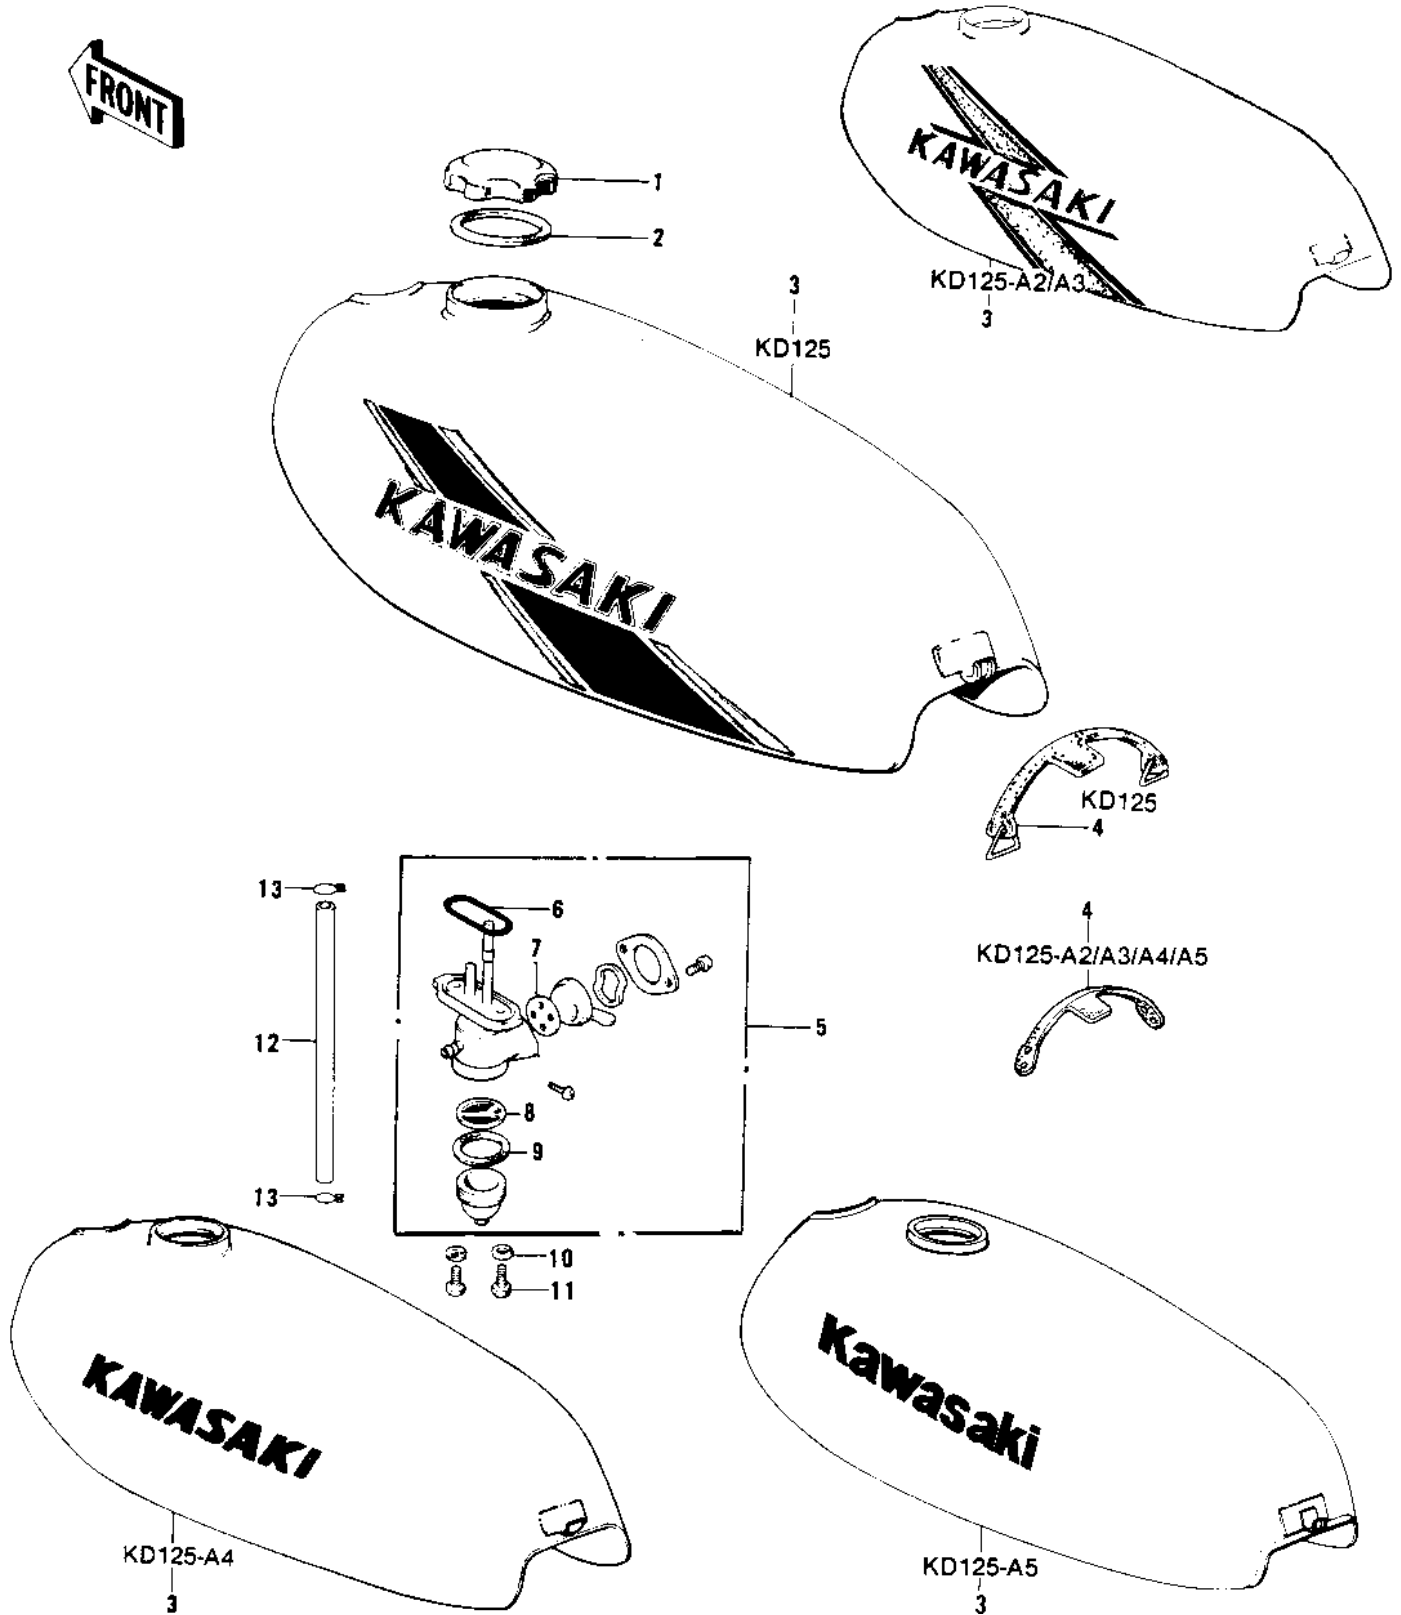

# 1975 KD125 PARTS DIAGRAM

FUEL TANK

# 1975 KD125 PARTS LIST

## FUEL TANK

ITEM NAME	PART NUMBER	QUANTITY
CAP,FUEL TANK (Ref # 1)	51048-1013	
CAP,FUEL TANK (Ref # 1)	51048-1013	
GASKET,FUEL TANK CAP (Ref # 2)	51059-011	
TANK-FUEL,SILVER (Ref # 3)	51001-101-4E	
TANK-FUEL,SILVER (Ref # 3)	51001-101-4E	
TANK-FUEL,QUICK SILVR (Ref # 3)	51001-120-4E	
TANK-FUEL,LIME GREEN (Ref # 3)	51001-101-7F	
TANK-FUEL,TANGERINE (Ref # 3)	51001-101-B2	
BAND,FUEL TANK (Ref # 4)	92072-049	
BAND,FUEL TANK (Ref # 4)	92072-075	
TAP ASSY,FUEL (Ref # 5)	51023-1001	
TAP ASSY,FUEL (Ref # 5)	51023-1001	
TAP ASSY,FUEL (Ref # 5)	51023-1001	
TAP ASSY,FUEL (Ref # 5)	51023-1001	
"O" RING (Ref # 6)	51039-003	
GASKET-FUEL COCK LEV (Ref # 7)	92065-094	
STRAINER,FUEL (Ref # 8)	51038-008	
GASKET FUEL COCK CUP (Ref # 9)	51037-011	
WASHER-PLAIN (Ref # 10)	92022-183	
BOLT-HEX HEAD,6X16 (Ref # 11)	92001-114	
PIPE OIL TANK (Ref # 12)	92059-002	
PIPE,FUEL (Ref # 12)	92059-093	
CLAMP FUEL PIPE (Ref # 13)	92037-010	