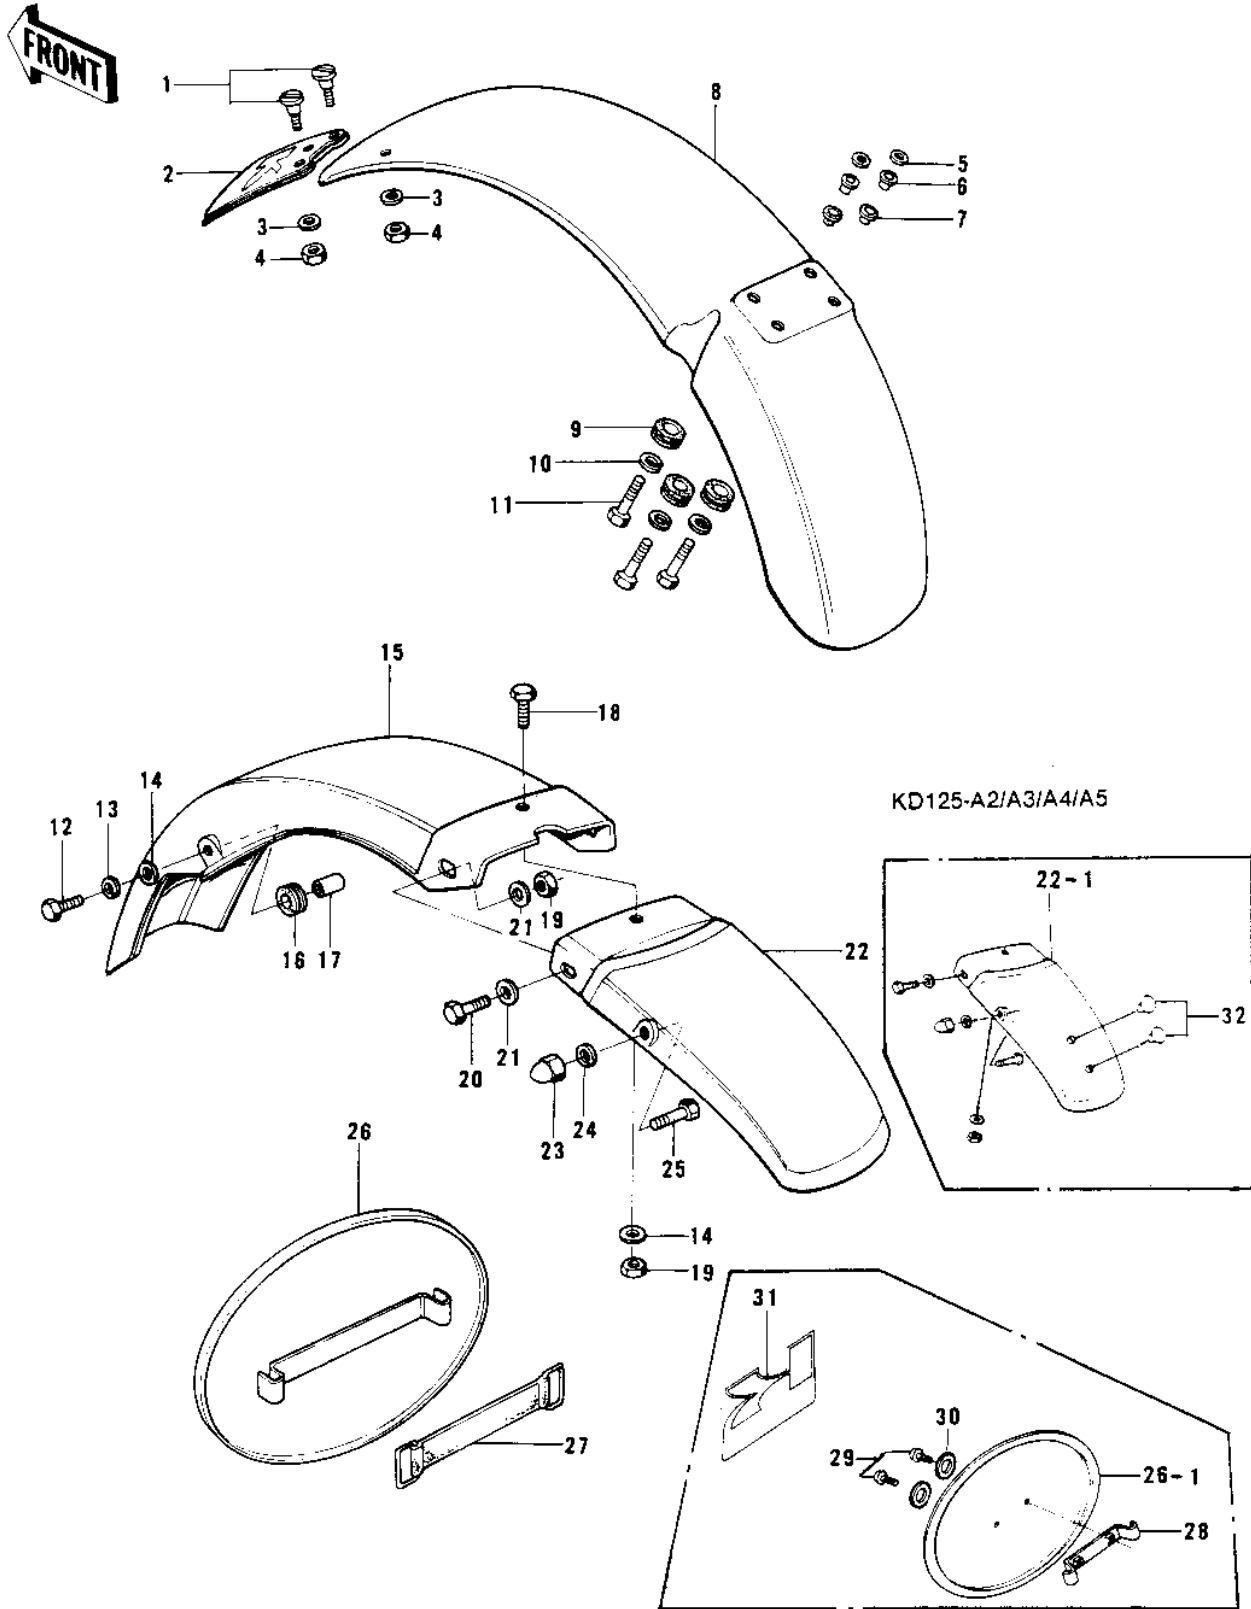

1976 KD125-A2 PARTS DIAGRAM

FENDERS/NUMBER PLATE

1976 KD125-A2 PARTS LIST

FENDERS/NUMBER PLATE

ITEM NAME	PART NUMBER	QUANTITY
BOLT,5X12 (Ref # 1)	92001-134	3
FLAP,FRONT FENDER (Ref # 2)	35019-007	1
WASHER PLAIN 5MM (Ref # 3)	410B0500	3
NUT,5MM (Ref # 4)	311B0500	3
WASHER,PLAIN,7MM (Ref # 5)	92022-228	4
COLLAR (Ref # 6)	92027-194	4
DAMPER RUBBER (Ref # 7)	92075-103	4
FENDER-FR,SILVER (Ref # 8)	35004-086-1W	1
FENDER-FR,F.BLACK (Ref # 8)	35004-086-21	1
FENDER-FR,WHITE (Ref # 8)	35004-1001-6V	1
FENDER-FR,TANGERINE (Ref # 8)	35004-1001-6M	1
DAMPER RUBBER,RR FEND (Ref # 9)	92075-121	4
WASHER SPRING 6MM (Ref # 10)	461F0600	4
BOLT-UPSET (Ref # 11)	112G0625	4
BOLT-UPSET,6X16 (Ref # 12)	112G0616	2
WASHER SPRING 6MM (Ref # 13)	461F0600	2
WASHER 6.5X20X1.6T (Ref # 14)	92022-125	3
FENDER-RR (Ref # 15)	35022-100	1
DAMPER RUBBER (Ref # 16)	92075-105	2
COLLAR (Ref # 17)	92027-103	2
BOLT-UPSET (Ref # 18)	112G0614	1
NUT,LOCK 6MM (Ref # 19)	92017-014	3
BOLT, 6 X 18 (Ref # 20)	110B0618	2
WASHER PLAIN 6MM (Ref # 21)	411B0600	2
FENDER,REAR,M. SILVER (Ref # 22)	35022-120-1W	1
FENDER-RR,F.BLACK (Ref # 22-1)	35022-120-21	1
FENDER-RR,WHITE (Ref # 22-1)	35022-120-A7	1
FENDER-RR,TANGERINE (Ref # 22-1)	35022-120-B2	1
NUT FUEL TANK FRONT (Ref # 23)	92020-007	2

1976 KD125-A2 PARTS LIST

FENDERS/NUMBER PLATE

ITEM NAME	PART NUMBER	QUANTITY
WASHER SPRING 8MM (Ref # 24)	461F0800	2
BOLT-SMALL-UPSET,8X18 (Ref # 25)	115G0818	2
PLATE,FRONT NUMBER (Ref # 26)	58029-025	1
PLATE,FRONT NUMBER (Ref # 26-1)	58029-026	1
BAND BATTERY (Ref # 27)	92072-006	1
BRACKET,NUMBER PLATE (Ref # 28)	58030-008	1
SCREW,6X10 (Ref # 29)	92009-1286	2
WASHER 6.5X20X1.6T (Ref # 30)	92022-125	2
EMBLEM,NUMBER PLATE (Ref # 31)	56018-236	1
PLUG REAR FENDER RUBB (Ref # 32)	92074-006	2