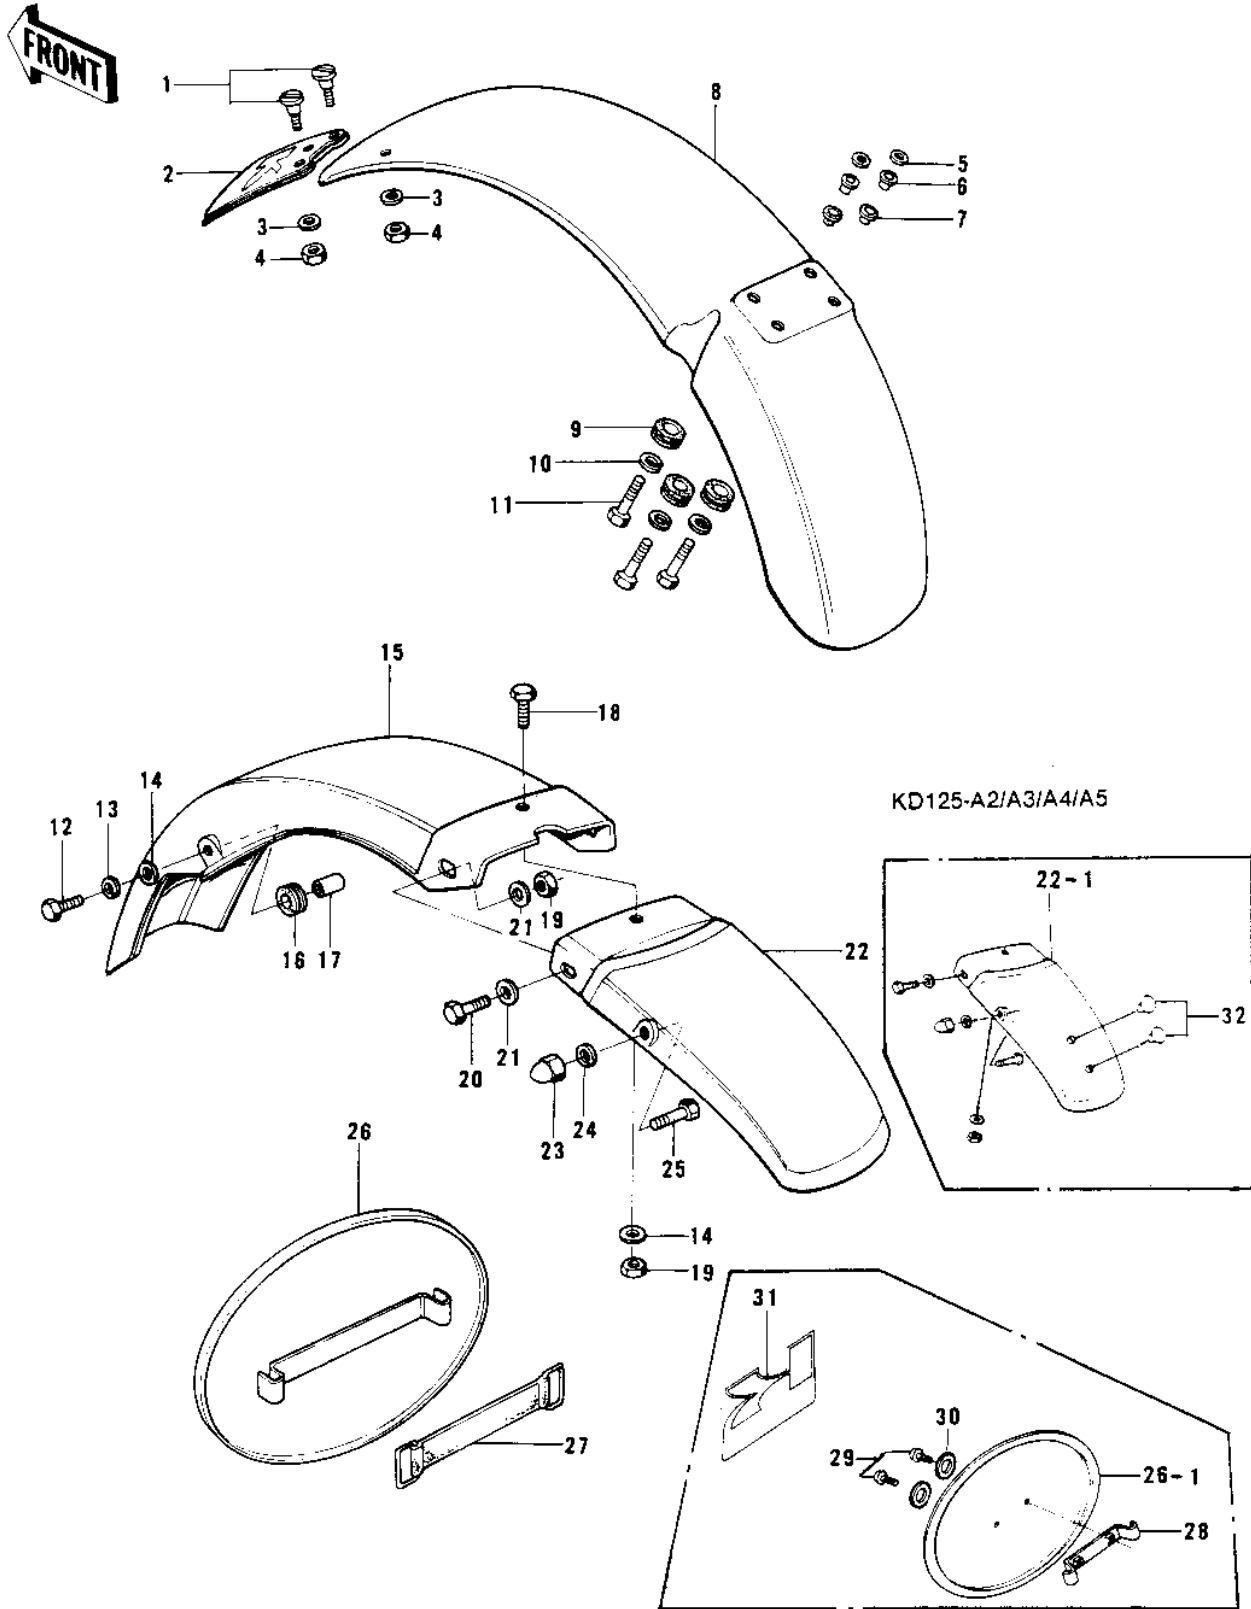

# 1975 KD125 PARTS DIAGRAM

## FENDERS/NUMBER PLATE

## FENDERS/NUMBER PLATE

ITEM NAME	PART NUMBER	QUANTITY
BOLT,5X12 (Ref # 1)	92001-134	
FLAP,FRONT FENDER (Ref # 2)	35019-007	
WASHER PLAIN 5MM (Ref # 3)	410B0500	
NUT,5MM (Ref # 4)	311B0500	
WASHER,PLAIN,7MM (Ref # 5)	92022-228	
COLLAR (Ref # 6)	92027-194	
DAMPER RUBBER (Ref # 7)	92075-103	
FENDER-FR,SILVER (Ref # 8)	35004-086-1W	
FENDER-FR,F.BLACK (Ref # 8)	35004-086-21	
FENDER-FR,WHITE (Ref # 8)	35004-1001-6V	
FENDER-FR,TANGERINE (Ref # 8)	35004-1001-6M	
DAMPER RUBBER,RR FEND (Ref # 9)	92075-121	
WASHER SPRING 6MM (Ref # 10)	461F0600	
BOLT-UPSET (Ref # 11)	112G0625	
BOLT-UPSET,6X16 (Ref # 12)	112G0616	
WASHER SPRING 6MM (Ref # 13)	461F0600	
WASHER 6.5X20X1.6T (Ref # 14)	92022-125	
FENDER-RR (Ref # 15)	35022-100	
DAMPER RUBBER (Ref # 16)	92075-105	
COLLAR (Ref # 17)	92027-103	
BOLT-UPSET (Ref # 18)	112G0614	
NUT,LOCK 6MM (Ref # 19)	92017-014	
BOLT, 6 X 18 (Ref # 20)	110B0618	
WASHER PLAIN 6MM (Ref # 21)	411B0600	
FENDER,REAR,M. SILVER (Ref # 22)	35022-120-1W	
FENDER-RR,F.BLACK (Ref # 22-1)	35022-120-21	
FENDER-RR,WHITE (Ref # 22-1)	35022-120-A7	
FENDER-RR,TANGERINE (Ref # 22-1)	35022-120-B2	
NUT FUEL TANK FRONT (Ref # 23)	92020-007	

## FENDERS/NUMBER PLATE

ITEM NAME	PART NUMBER	QUANTITY
WASHER SPRING 8MM (Ref # 24)	461F0800	
BOLT-SMALL-UPSET,8X18 (Ref # 25)	115G0818	
PLATE,FRONT NUMBER (Ref # 26)	58029-025	
PLATE,FRONT NUMBER (Ref # 26-1)	58029-026	
BAND BATTERY (Ref # 27)	92072-006	
BRACKET,NUMBER PLATE (Ref # 28)	58030-008	
SCREW,6X10 (Ref # 29)	92009-1286	
WASHER 6.5X20X1.6T (Ref # 30)	92022-125	
EMBLEM,NUMBER PLATE (Ref # 31)	56018-236	
PLUG REAR FENDER RUBB (Ref # 32)	92074-006	