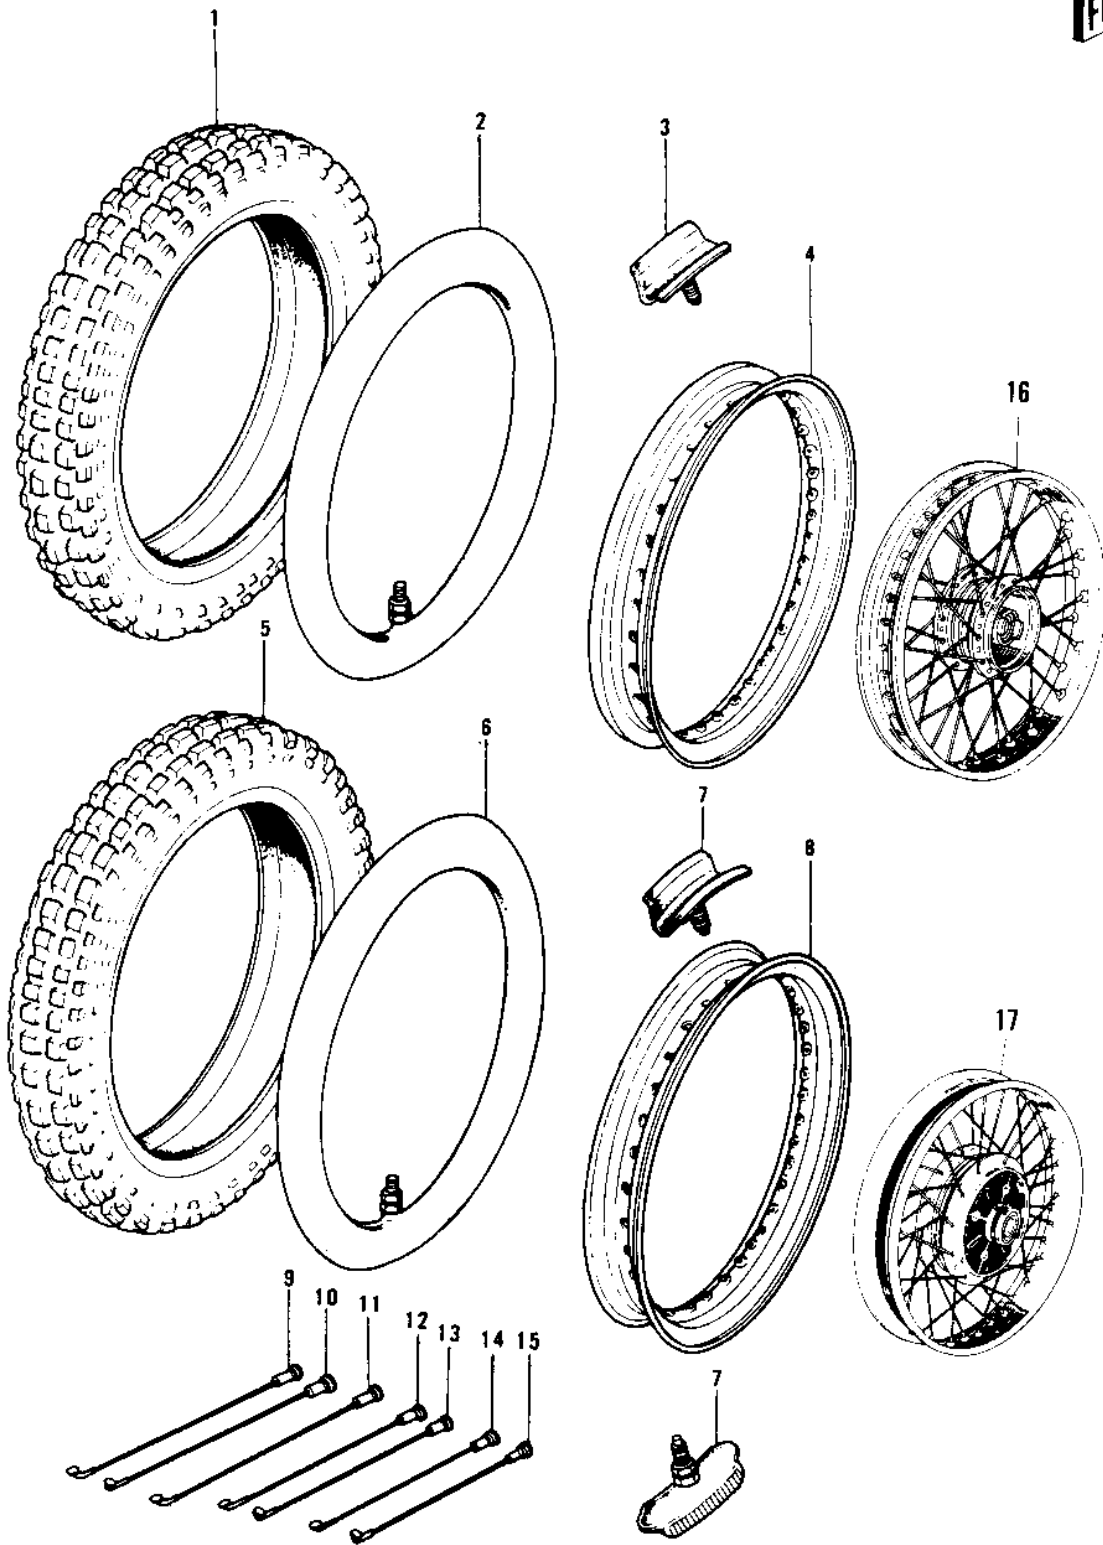

1978 KD125-A4 PARTS DIAGRAM

WHEELS/TIRES

1978 KD125-A4 PARTS LIST

WHEELS/TIRES

ITEM NAME	PART NUMBER	QUANTITY
TIRE 275-21 Y965 F (Ref # 1)	41002-1215	
*** N.L.A.*** (Canada) (Ref # 2)	41022-025	
TUBE,2.75/3.70-21 (Ref # 2)	41022-1021	
PROTECTOR,BEAD 1.60A (Ref # 3)	41024-010	
RIM,1.60AX21E (Ref # 4)	41025-076	
TIRE 350-18 Y962 R (Ref # 5)	41002-1216	
TIRE 350-18 Y962 R (Ref # 5)	41002-1216	
*** N.L.A.*** (Canada) (Ref # 6)	41022-027	
TUBE 350/375/410-18 (Ref # 6)	41022-031	
PROTECTOR,BEAD,1.85B (Ref # 7)	41024-011	
RIM,1.85BX18E (Ref # 8)	41025-077	
SPOKE-ASY,FR INNER (Ref # 9)	41027-068	
SPOKE-ASY FR OUTER (Ref # 10)	41028-068	
SPOKE-ASY,FR (Ref # 11)	41027-069	
SPOKE-ASY,RR INNER L (Ref # 12)	41027-070	
SPOKE-ASY RR OUTER L (Ref # 13)	41028-069	
SPOKE-ASY,RR INNER R (Ref # 14)	41027-071	
SPOKE-ASY RR OUTER R (Ref # 15)	41028-070	
WHEEL ASSY,FRONT (Ref # 16)	41074-052	
WHEEL ASSY,REAR (Ref # 17)	42048-040	