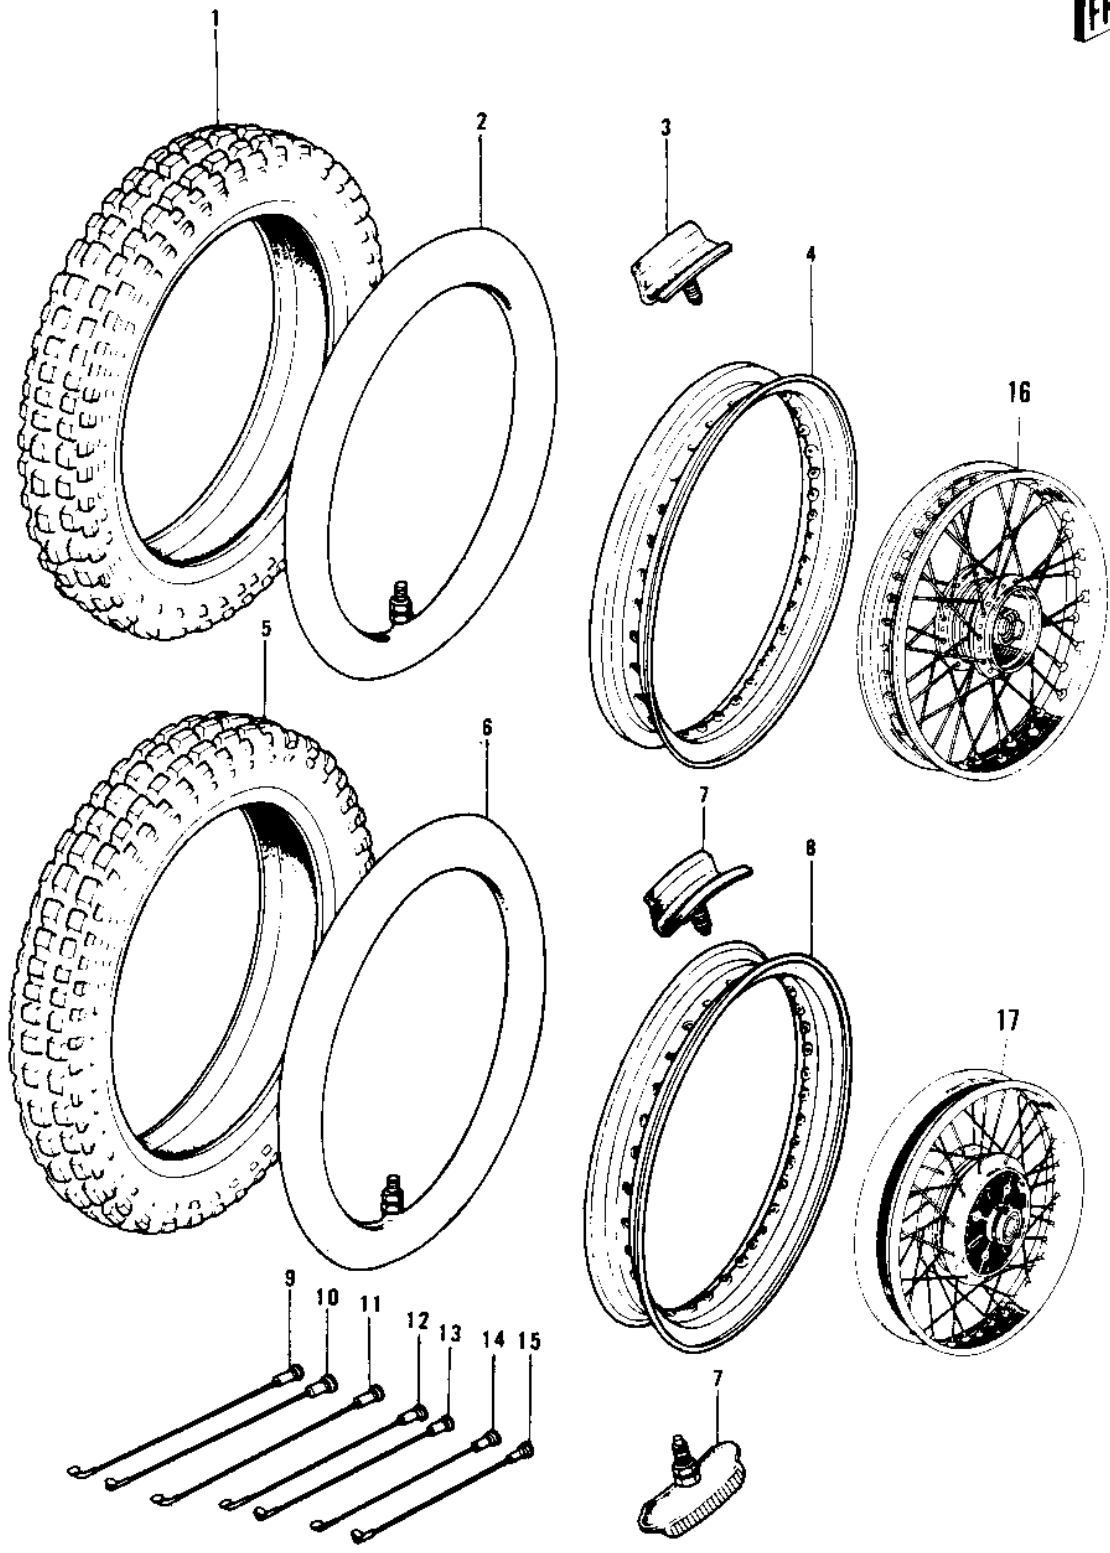

1977 KD125-A3 PARTS DIAGRAM

WHEELS/TIRES

1977 KD125-A3 PARTS LIST

WHEELS/TIRES

ITEM NAME	PART NUMBER	QUANTITY
TIRE 275-21 Y965 F (Ref # 1)	41002-1215	
*** N.L.A.*** (Canada) (Ref # 2)	41022-025	
TUBE,2.75/3.70-21 (Ref # 2)	41022-1021	
PROTECTOR,BEAD 1.60A (Ref # 3)	41024-010	
RIM,1.60AX21E (Ref # 4)	41025-076	
TIRE 350-18 Y962 R (Ref # 5)	41002-1216	
TIRE 350-18 Y962 R (Ref # 5)	41002-1216	
*** N.L.A.*** (Canada) (Ref # 6)	41022-027	
TUBE 350/375/410-18 (Ref # 6)	41022-031	
PROTECTOR,BEAD,1.85B (Ref # 7)	41024-011	
RIM,1.85BX18E (Ref # 8)	41025-077	
SPOKE-ASY,FR INNER (Ref # 9)	41027-068	
SPOKE-ASY FR OUTER (Ref # 10)	41028-068	
SPOKE-ASY,FR (Ref # 11)	41027-069	
SPOKE-ASY,RR INNER L (Ref # 12)	41027-070	
SPOKE-ASY RR OUTER L (Ref # 13)	41028-069	
SPOKE-ASY,RR INNER R (Ref # 14)	41027-071	
SPOKE-ASY RR OUTER R (Ref # 15)	41028-070	
WHEEL ASSY,FRONT (Ref # 16)	41074-052	
WHEEL ASSY,REAR (Ref # 17)	42048-040	