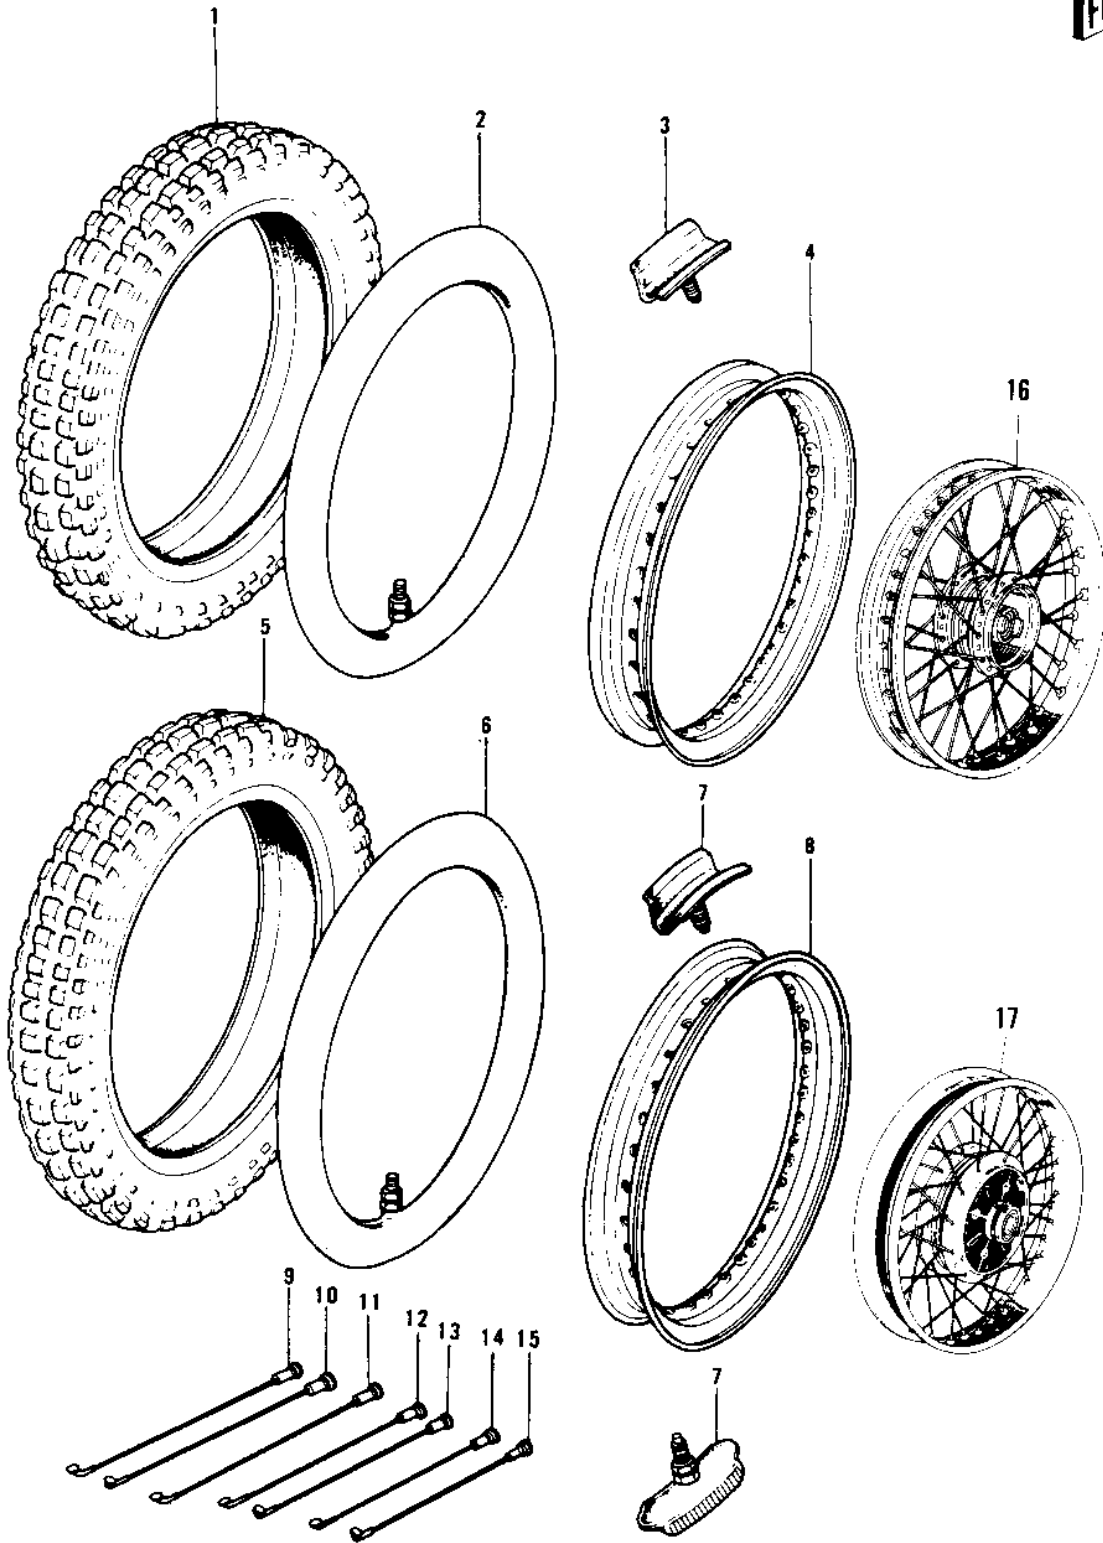

# 1976 KD125-A2 PARTS DIAGRAM

WHEELS/TIRES

# 1976 KD125-A2 PARTS LIST

## WHEELS/TIRES

ITEM NAME	PART NUMBER	QUANTITY
TIRE 275-21 Y965 F (Ref # 1)	41002-1215	1
*** N.L.A.*** (Canada) (Ref # 2)	41022-025	1
TUBE,2.75/3.70-21 (Ref # 2)	41022-1021	1
PROTECTOR,BEAD 1.60A (Ref # 3)	41024-010	1
RIM,1.60AX21E (Ref # 4)	41025-076	1
TIRE 350-18 Y962 R (Ref # 5)	41002-1216	1
TIRE 350-18 Y962 R (Ref # 5)	41002-1216	1
*** N.L.A.*** (Canada) (Ref # 6)	41022-027	1
TUBE 350/375/410-18 (Ref # 6)	41022-031	1
PROTECTOR,BEAD,1.85B (Ref # 7)	41024-011	2
RIM,1.85BX18E (Ref # 8)	41025-077	1
SPOKE-ASY,FR INNER (Ref # 9)	41027-068	9
SPOKE-ASY FR OUTER (Ref # 10)	41028-068	9
SPOKE-ASY,FR (Ref # 11)	41027-069	18
SPOKE-ASY,RR INNER L (Ref # 12)	41027-070	9
SPOKE-ASY RR OUTER L (Ref # 13)	41028-069	9
SPOKE-ASY,RR INNER R (Ref # 14)	41027-071	9
SPOKE-ASY RR OUTER R (Ref # 15)	41028-070	9
WHEEL ASSY,FRONT (Ref # 16)	41074-052	1
WHEEL ASSY,REAR (Ref # 17)	42048-040	1