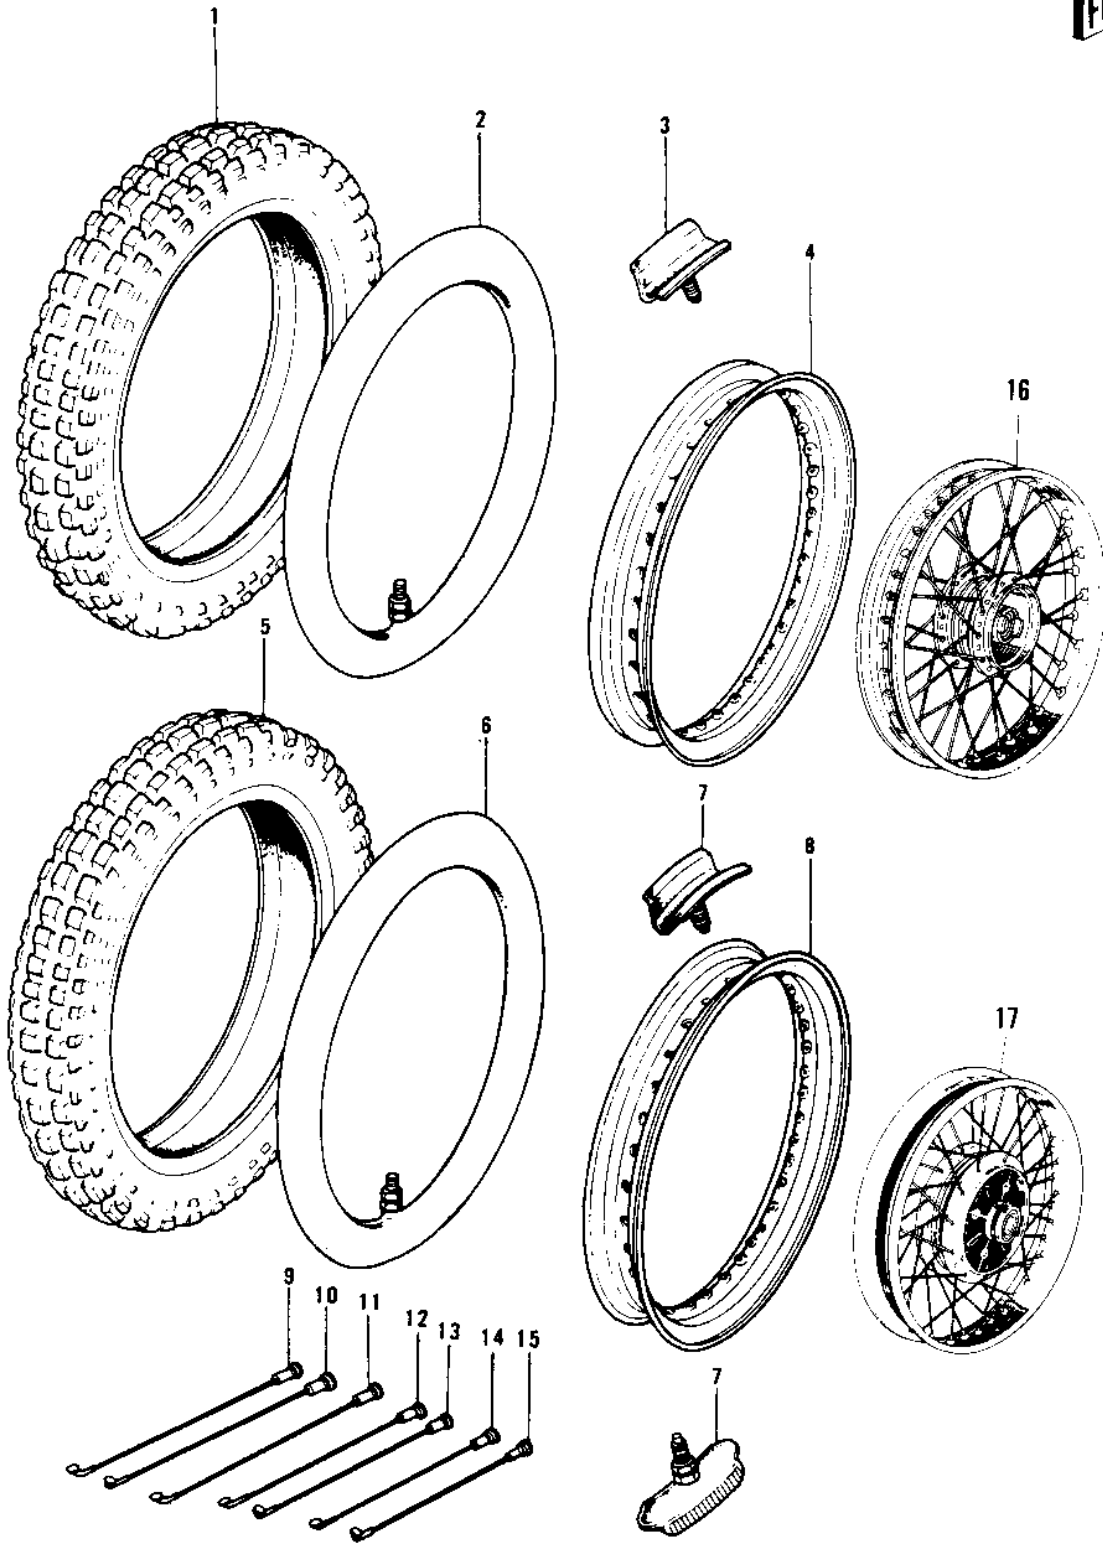

1975 KD125 PARTS DIAGRAM

WHEELS/TIRES

1975 KD125 PARTS LIST

WHEELS/TIRES

ITEM NAME	PART NUMBER	QUANTITY
TIRE 275-21 Y965 F (Ref # 1)	41002-1215	
*** N.L.A.*** (Canada) (Ref # 2)	41022-025	
TUBE,2.75/3.70-21 (Ref # 2)	41022-1021	
PROTECTOR,BEAD 1.60A (Ref # 3)	41024-010	
RIM,1.60AX21E (Ref # 4)	41025-076	
TIRE 350-18 Y962 R (Ref # 5)	41002-1216	
TIRE 350-18 Y962 R (Ref # 5)	41002-1216	
*** N.L.A.*** (Canada) (Ref # 6)	41022-027	
TUBE 350/375/410-18 (Ref # 6)	41022-031	
PROTECTOR,BEAD,1.85B (Ref # 7)	41024-011	
RIM,1.85BX18E (Ref # 8)	41025-077	
SPOKE-ASY,FR INNER (Ref # 9)	41027-068	
SPOKE-ASY FR OUTER (Ref # 10)	41028-068	
SPOKE-ASY,FR (Ref # 11)	41027-069	
SPOKE-ASY,RR INNER L (Ref # 12)	41027-070	
SPOKE-ASY RR OUTER L (Ref # 13)	41028-069	
SPOKE-ASY,RR INNER R (Ref # 14)	41027-071	
SPOKE-ASY RR OUTER R (Ref # 15)	41028-070	
WHEEL ASSY,FRONT (Ref # 16)	41074-052	
WHEEL ASSY,REAR (Ref # 17)	42048-040	