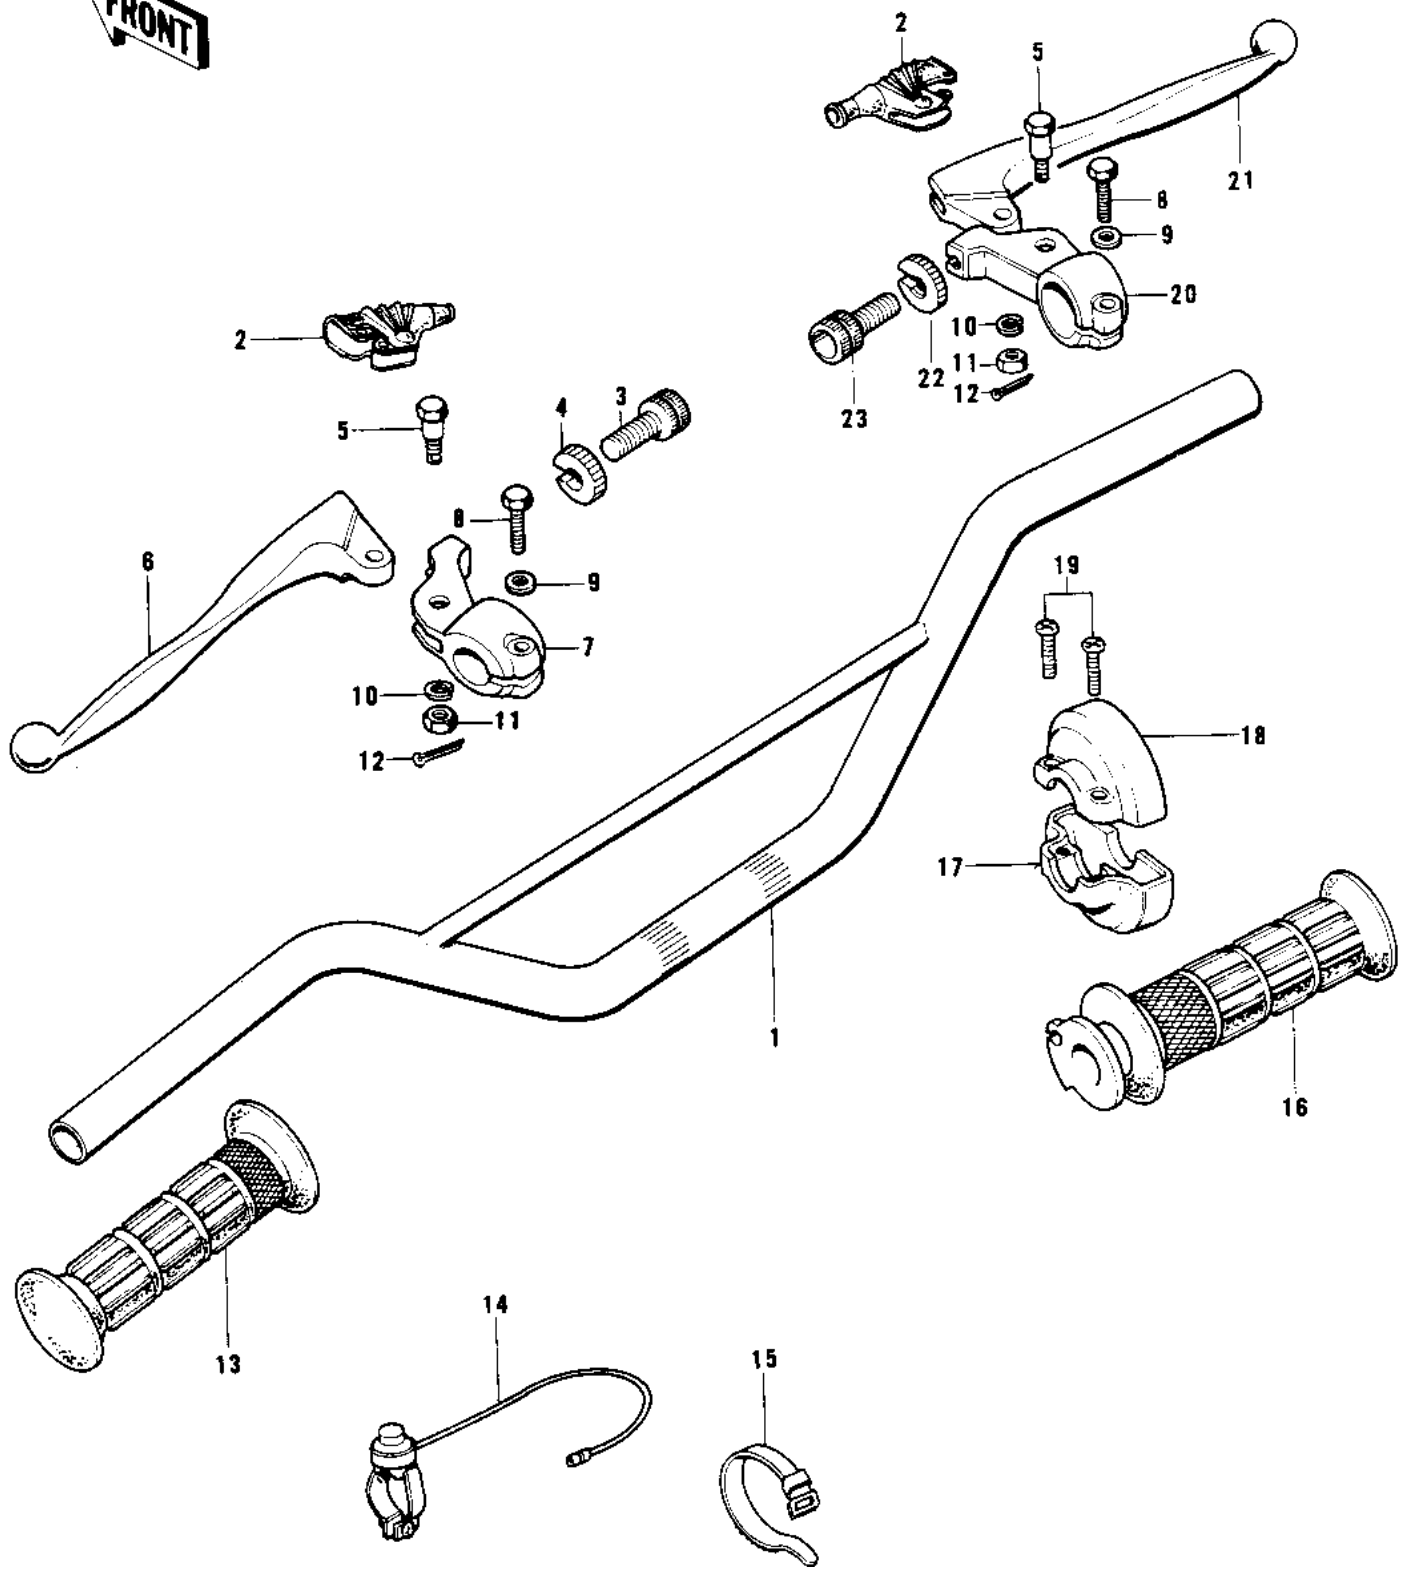

1976 KD125-A2 PARTS DIAGRAM

HANDLEBAR

1976 KD125-A2 PARTS LIST

HANDLEBAR

ITEM NAME	PART NUMBER	QUANTITY
HANDLEBAR (Ref # 1)	46004-028	1
BOOTS,LEVER HOLDER (Ref # 2)	49006-1017	2
SCREW,CABLE ADJUST (Ref # 3)	46055-009	1
NUT-LOCK (Ref # 4)	46056-005	1
BOLT,HEX HEAD,6MM (Ref # 5)	92001-140	2
LEVER, CLUTCH (Ref # 6)	46092-021	1
HOLDER,CLUTCH LEVER (Ref # 7)	46094-014	1
BOLT, HEX HEAD 6X22 (Ref # 8)	110N0622	2
WASHER PLAIN 6MM (Ref # 9)	411B0600	2
WASHER SPRING 6MM (Ref # 10)	461F0600	2
NUT CASTLE (Ref # 11)	320B0600	2
PIN COTTER 1.6X15 (Ref # 12)	550D1615	2
RUBBER,L.H GRIP (Ref # 13)	46075-025	1
SWITCH,ASSY,ENG STOP (Ref # 14)	27010-1018	1
BAND,SHORT (Ref # 15)	92072-030	1
GRIP ASSY,THROTTLE (Ref # 16)	46019-033	1
CASE,R.H LOWER (Ref # 17)	46023-018	1
CASE,R.H UPPER (Ref # 18)	46041-022	1
SCREW PAN HEAD 5X20 (Ref # 19)	220E0520	2
HOLDER,FR BRAKE LEVER (Ref # 20)	46060-010	1
FRONT BRAKE LEVER (Ref # 21)	46058-018	1
NUT,CABLE ADJUST LOCK (Ref # 22)	46056-006	1
SCREW,CABLE ADJUST (Ref # 23)	46055-010	1