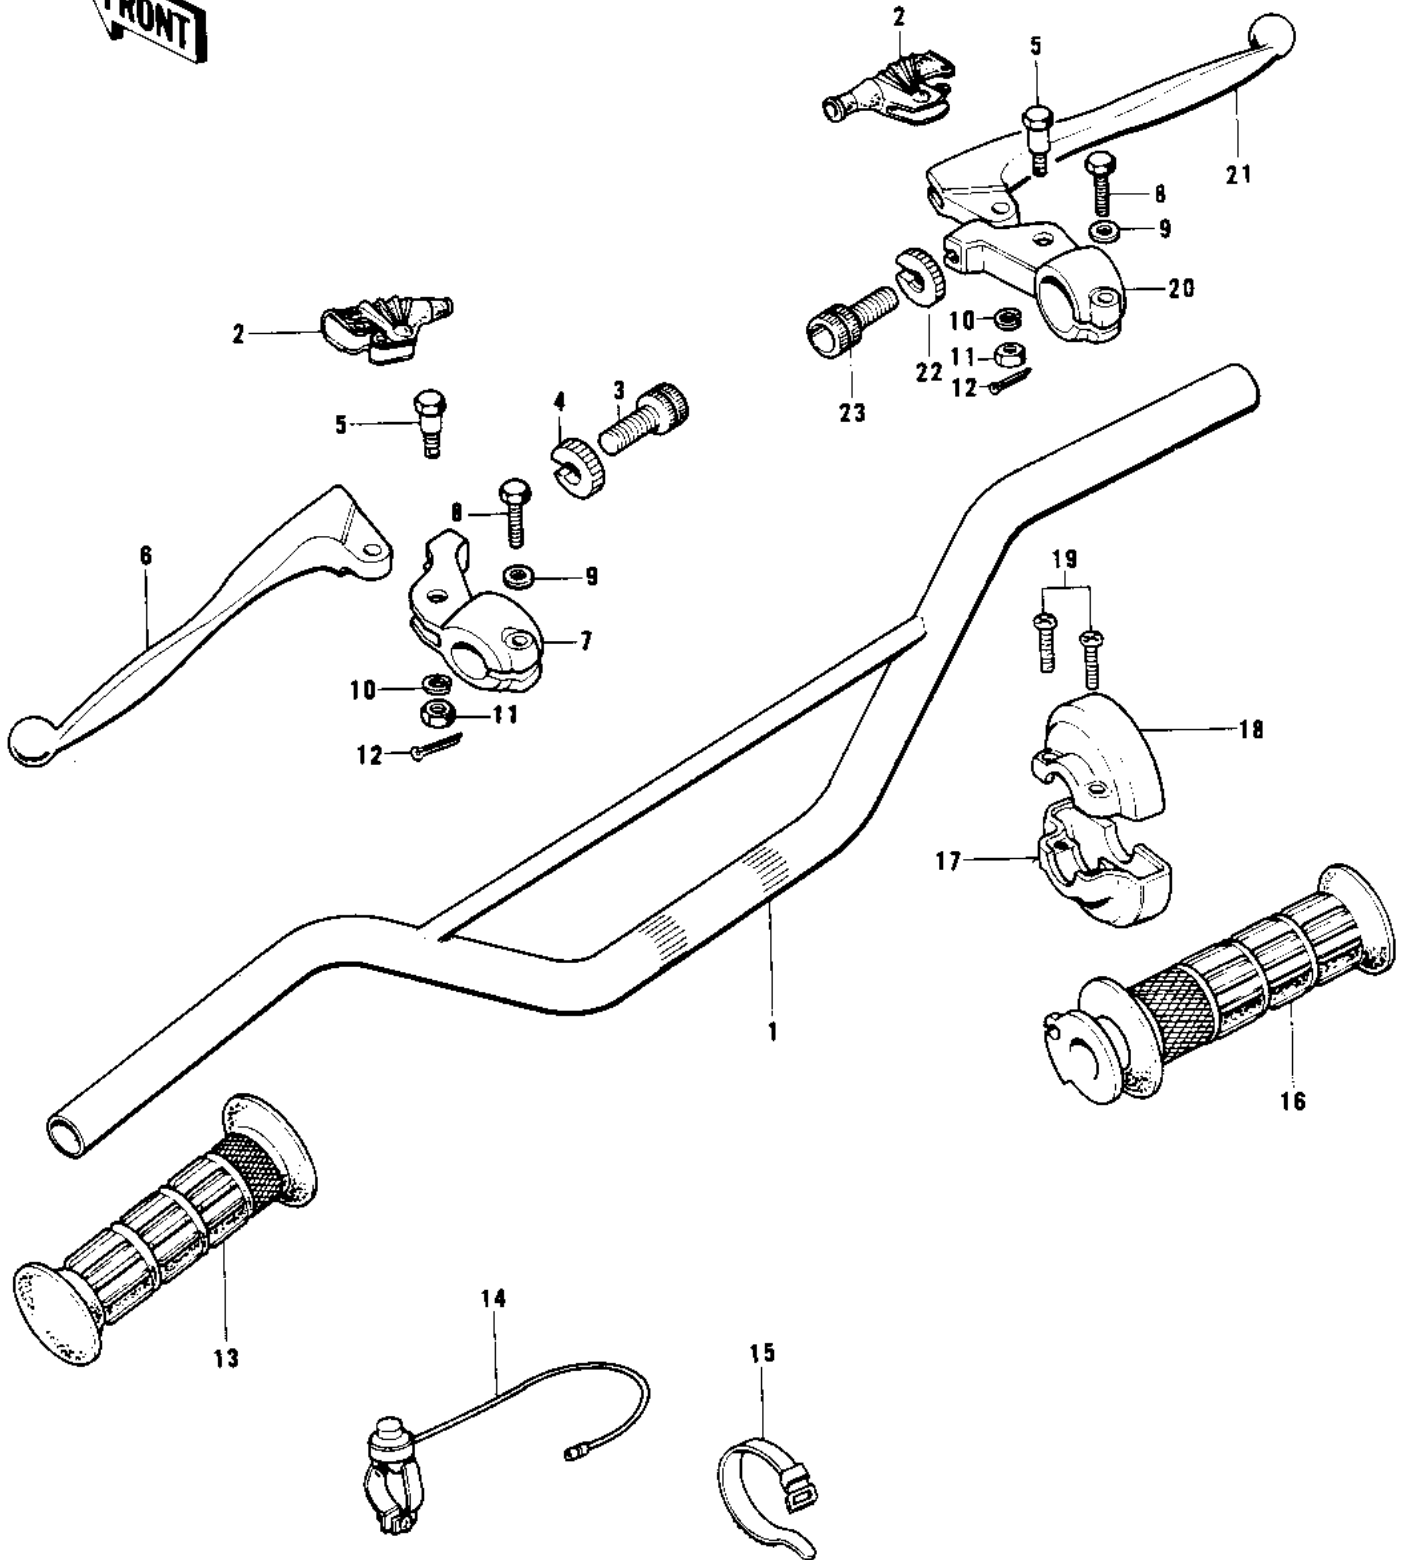

1975 KD125 PARTS DIAGRAM

HANDLEBAR

1975 KD125 PARTS LIST

HANDLEBAR

ITEM NAME	PART NUMBER	QUANTITY
HANDLEBAR (Ref # 1)	46004-028	
BOOTS,LEVER HOLDER (Ref # 2)	49006-1017	
SCREW,CABLE ADJUST (Ref # 3)	46055-009	
NUT-LOCK (Ref # 4)	46056-005	
BOLT,HEX HEAD,6MM (Ref # 5)	92001-140	
LEVER, CLUTCH (Ref # 6)	46092-021	
HOLDER,CLUTCH LEVER (Ref # 7)	46094-014	
BOLT, HEX HEAD 6X22 (Ref # 8)	110N0622	
WASHER PLAIN 6MM (Ref # 9)	411B0600	
WASHER SPRING 6MM (Ref # 10)	461F0600	
NUT CASTLE (Ref # 11)	320B0600	
PIN COTTER 1.6X15 (Ref # 12)	550D1615	
RUBBER,L.H GRIP (Ref # 13)	46075-025	
SWITCH,ASSY,ENG STOP (Ref # 14)	27010-1018	
BAND,SHORT (Ref # 15)	92072-030	
GRIP ASSY,THROTTLE (Ref # 16)	46019-033	
CASE,R.H LOWER (Ref # 17)	46023-018	
CASE,R.H UPPER (Ref # 18)	46041-022	
SCREW PAN HEAD 5X20 (Ref # 19)	220E0520	
HOLDER,FR BRAKE LEVER (Ref # 20)	46060-010	
FRONT BRAKE LEVER (Ref # 21)	46058-018	
NUT,CABLE ADJUST LOCK (Ref # 22)	46056-006	
SCREW,CABLE ADJUST (Ref # 23)	46055-010	