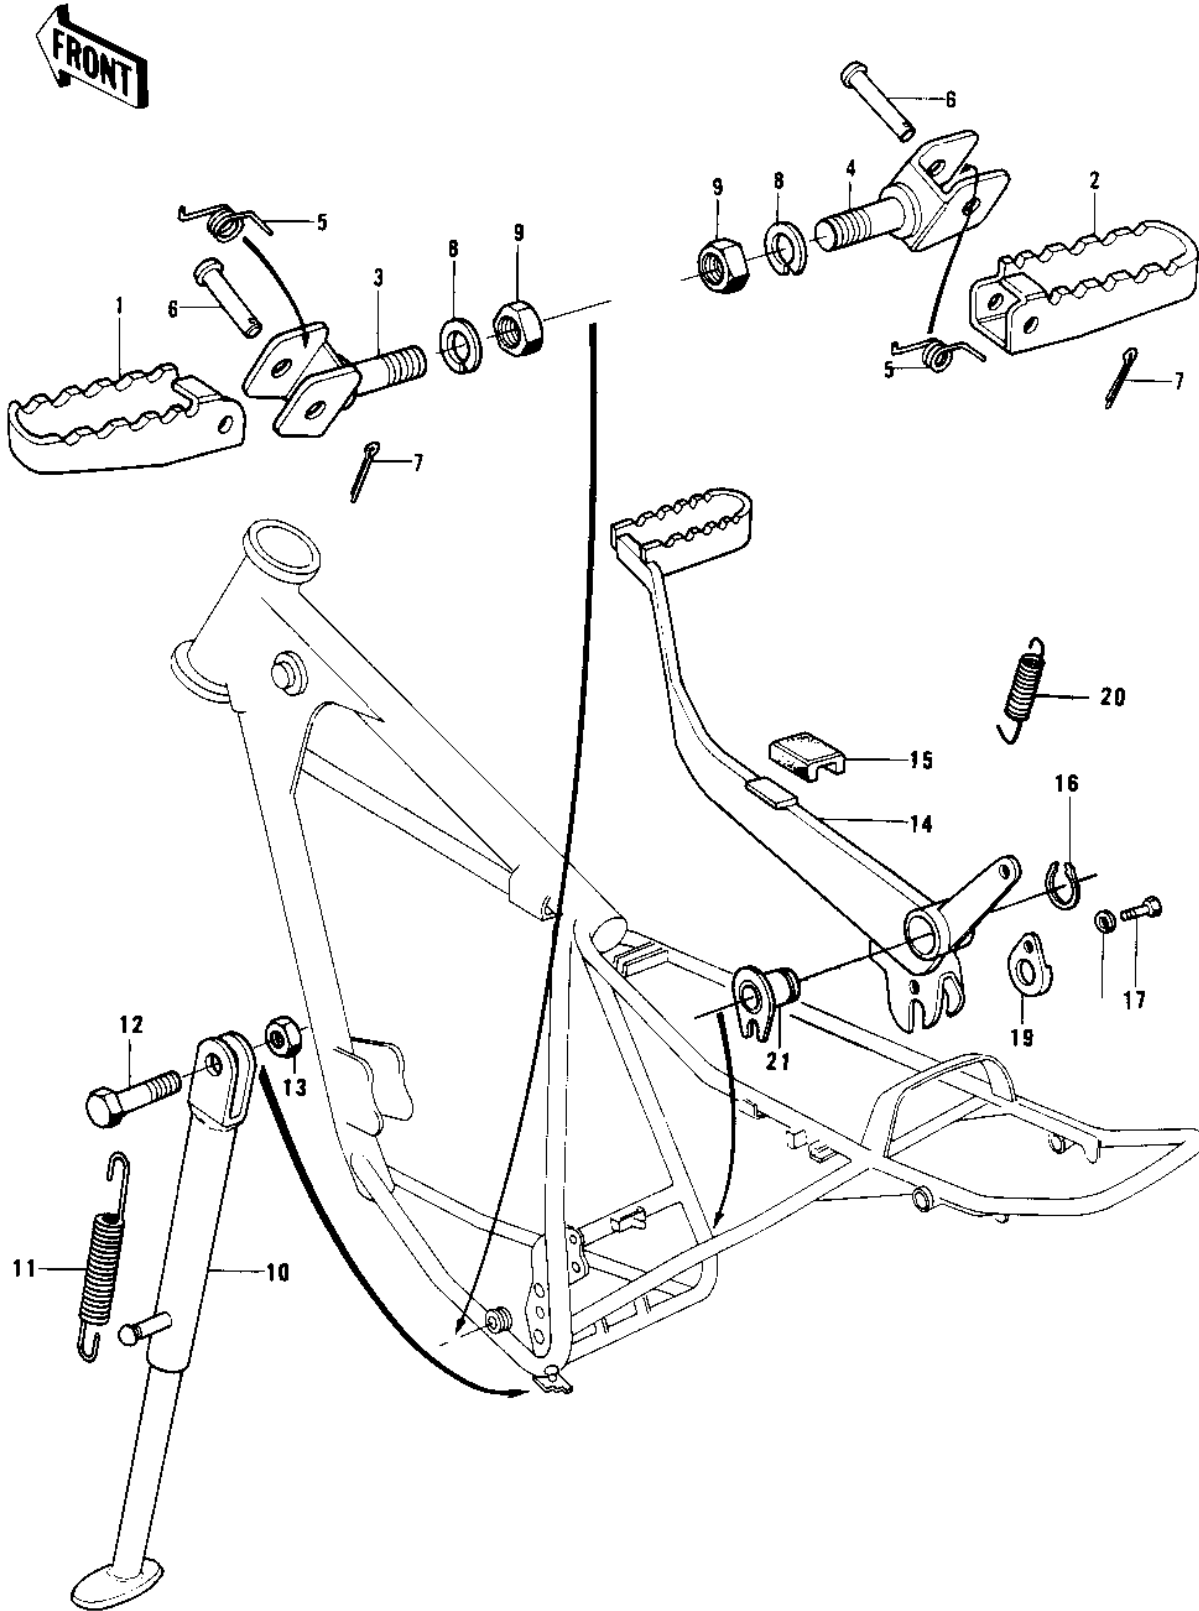

# 1978 KD125-A4 PARTS DIAGRAM

FOOTRESTS/STAND/BRAKE PEDAL

# 1978 KD125-A4 PARTS LIST

## FOOTRESTS/STAND/BRAKE PEDAL

ITEM NAME	PART NUMBER	QUANTITY
BAR,L.H FOOTREST (Ref # 1)	34028-024	
BAR,R.H FOOTREST (Ref # 2)	34028-023	
BRACKET,FOTRST BAR,LH (Ref # 3)	34003-051	
BRACKET,FOTRST BAR,RH (Ref # 4)	34003-052	
SPRING,FOOTRESTBAR (Ref # 5)	92083-027	
PIN-FOOTREST BAR FIT (Ref # 6)	92043-080	
PIN,COTTER,2.5X15 (Ref # 7)	550D2515	
WASHER SPRING 14MM (Ref # 8)	461F1400	
NUT,14MM (Ref # 9)	314B1400	
STAND-SIDE (Ref # 10)	34024-1043	
SPRING,SIDE STAND (Ref # 11)	34025-008	
BOLT,HEX HEAD 10X35 (Ref # 12)	92001-1252	
NUT,10MM (Ref # 13)	314B1000	
PEDAL,BRAKE (Ref # 14)	43001-058	
DAMPER RUBBER,BK PDL (Ref # 15)	92075-220	
CIRCLIP,22MM (Ref # 16)	480J2200	
SCREW PAN HEAD 5X8 (Ref # 17)	220B0508	
WASHER SPRING 6MM (Ref # 18)	461F0600	
PLATE (Ref # 19)	43081-002	
SPRING BRAKE PEDAL (Ref # 20)	43005-032	
COLLAR,BRAKE PEDAL (Ref # 21)	92027-210	