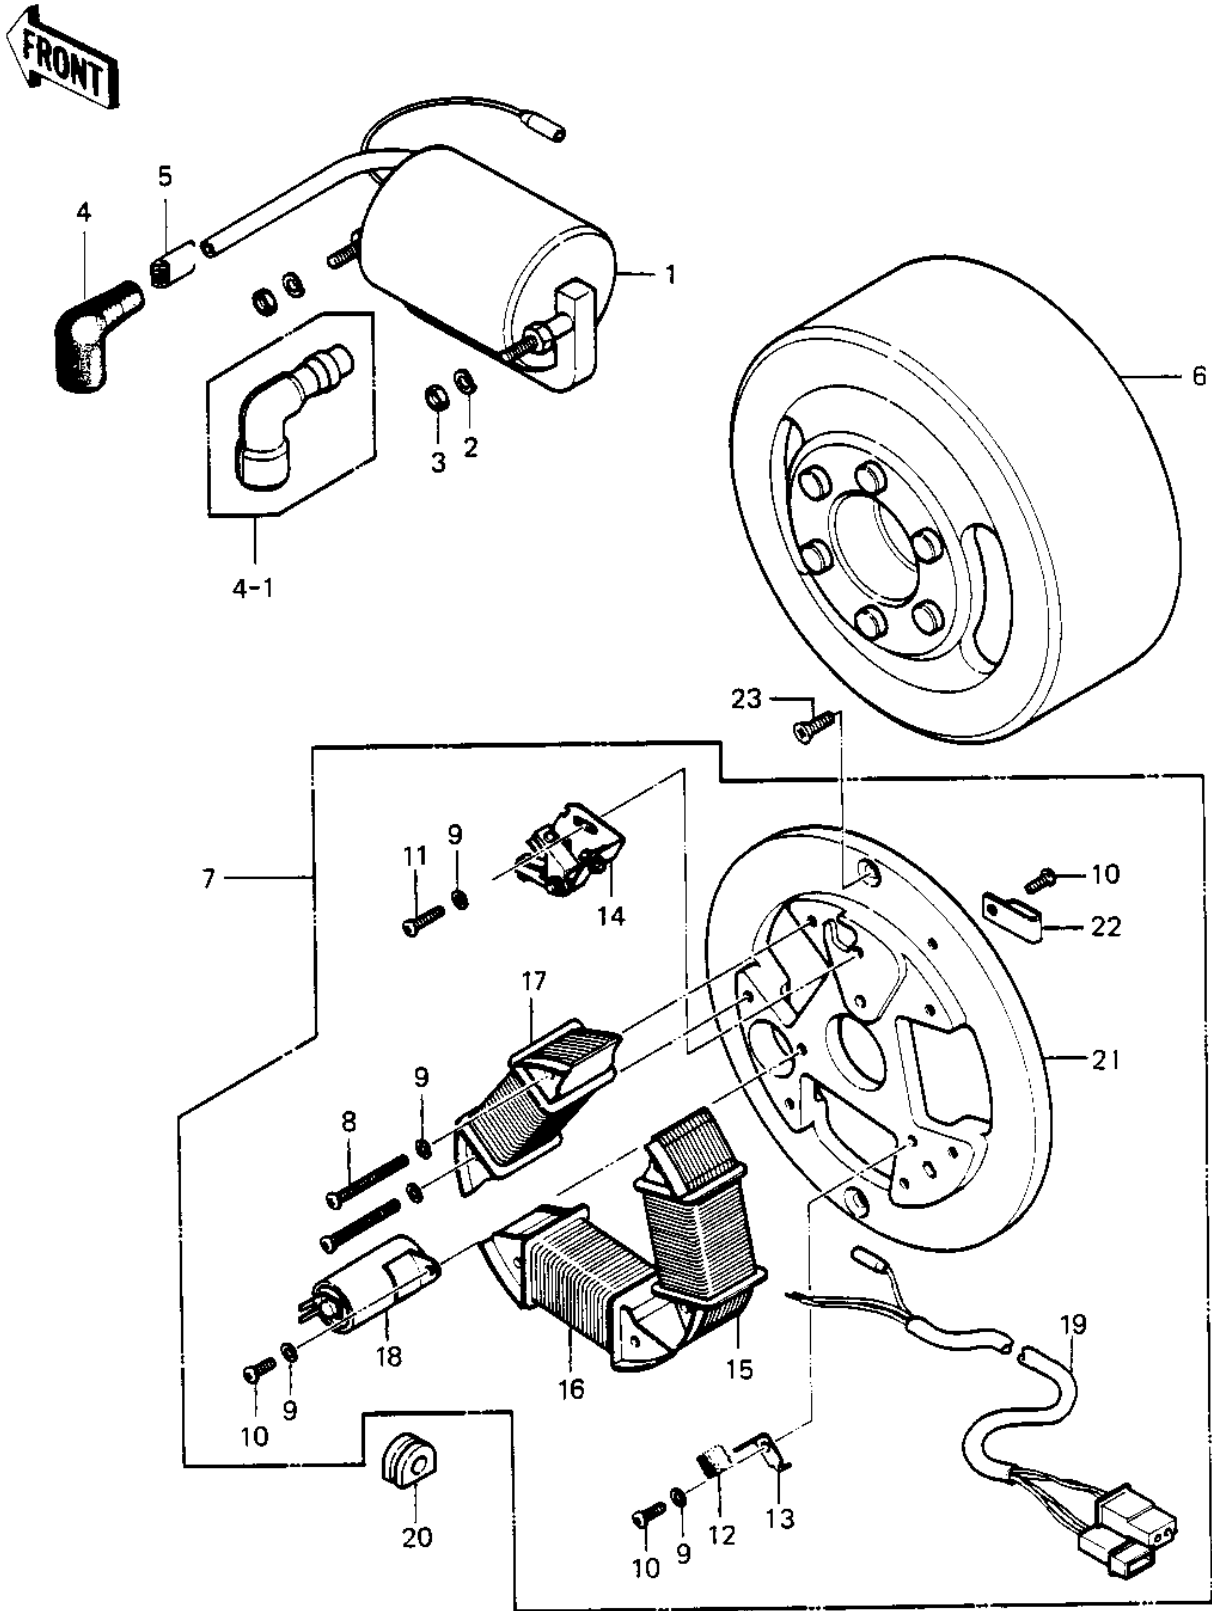

1975 KD125 PARTS DIAGRAM

IGNITION

1975 KD125 PARTS LIST

IGNITION

ITEM NAME	PART NUMBER	QUANTITY
COIL,IGNITION (Ref # 1)	21121-1047	
COIL,IGNITION (Ref # 1)	21121-1047	
WASHER SPRING 6MM (Ref # 2)	461F0600	
NUT 6MM (Ref # 3)	311B0600	
CAP SPARK PLUG (Ref # 4)	21130-009	
CAP,SPARK PLUG (Ref # 4-1)	21160-005	
SPRING-SPARK PLUG CAP (Ref # 5)	92101-001	
FLYWHEEL (Ref # 6)	21050-017	
STATOR ASSY (Ref # 7)	21003-027	
SCREW PAN HEAD 4X30 (Ref # 8)	220E0430	
WASHER SPRING 4MM (Ref # 9)	461F0400	
SCREW PAN HEAD 4X6 (Ref # 10)	220B0406	
SCREW-PAN-CRROSS,4X12 (Ref # 11)	220B0412	
FELT OIL (Ref # 12)	21019-005	
HOLDER,OIL FELT (Ref # 13)	21038-002	
BREAKER ASSY CONTACT (Ref # 14)	21008-006	
COIL A,LIGHTING (Ref # 15)	21047-022	
COIL A LIGHTING (Ref # 16)	21047-019	
COIL,EXCITING (Ref # 17)	21049-1004	
COIL,EXCITING (Ref # 17)	21049-1004	
CONDENSER (Ref # 18)	21013-006	
WIRING HARNESS,MAGNT (Ref # 19)	21029-031	
GROMMET WIRING HARN (Ref # 20)	21017-002	
PLATE-COIL,MAGNETO (Ref # 21)	21048-1002	
CLAMP WIRING HARNESS (Ref # 22)	21037-002	
SCREW CNTSNK HD 6X14 (Ref # 23)	221B0614	