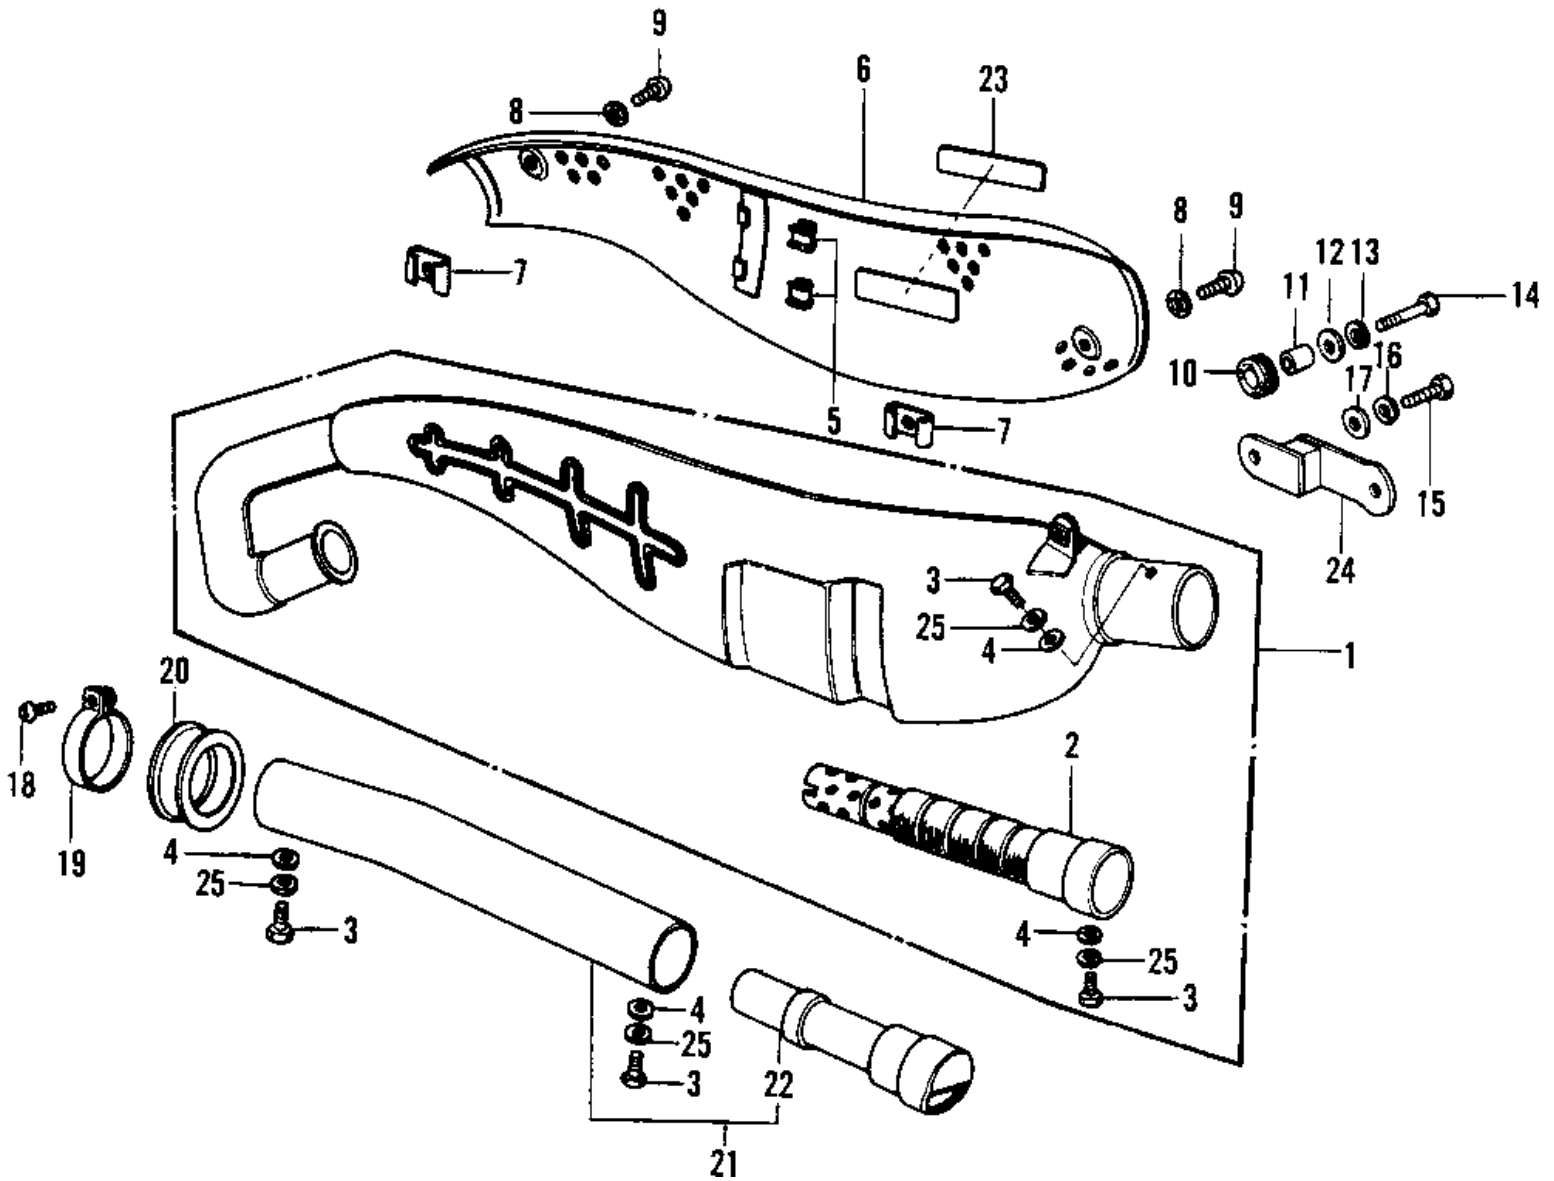

# 1979 KD125-A5 PARTS DIAGRAM

MUFFLER

# 1979 KD125-A5 PARTS LIST

## MUFFLER

ITEM NAME	PART NUMBER	QUANTITY
MUFFLER ASSY (Ref # 1)	18001-154	
MUFFLER ASSY (Ref # 1)	18001-154	
BAFFLE TUBE (Ref # 2)	18033-077	
BOLT-UPSET,6X12 (Ref # 3)	112G0612	
WASHER-PLAIN (Ref # 4)	92022-183	
WASHER OIL PUMP BANJO (Ref # 4)	92022-077	
INSULATOR (Ref # 5)	18065-007	
COVER,MUFFLER (Ref # 6)	18064-016	
COVER,MUFFLER (Ref # 6)	18064-016	
INSULATOR,HEAT (Ref # 7)	18065-010	
WASHER LOCK 6MM (Ref # 8)	463H0600	
SCREW PAN HEAD 6X12 (Ref # 9)	220B0612	
DAMPER RUBBER-MUFFLER (Ref # 10)	18063-005	
COLLAR (Ref # 11)	92027-102	
WASHER,8X26X2.3 (Ref # 12)	92022-1564	
WASHER SPRING 8MM (Ref # 13)	461F0800	
BOLT-SMALL-UPSET,8X30 (Ref # 14)	115G0830	
BOLT-UPSET,6X16 (Ref # 15)	112G0616	
BOLT,HEX HEAD,6X14 (Ref # 15)	92001-121	
WASHER SPRING 6MM (Ref # 16)	461F0600	
WASHER PLAIN 6MM (Ref # 17)	411B0600	
WASHER PLAIN 6MM (Ref # 17)	410B0600	
SCREW,PAN HEAD,5X30 (Ref # 18)	92011-032	
CLAMP,SPARK ARRESTOR (Ref # 19)	92037-122	
CONNECTOR,BAFFLETUBE (Ref # 20)	92093-1042	
ARRESTER,SPARK (Ref # 21)	18077-001	
BAFFLE TUBE,ARESTOR (Ref # 22)	18033-086	
EMBLEM,SIDE COVER (Ref # 23)	56018-219	
MARK,MUFFLER COVER (Ref # 23)	56018-1037	