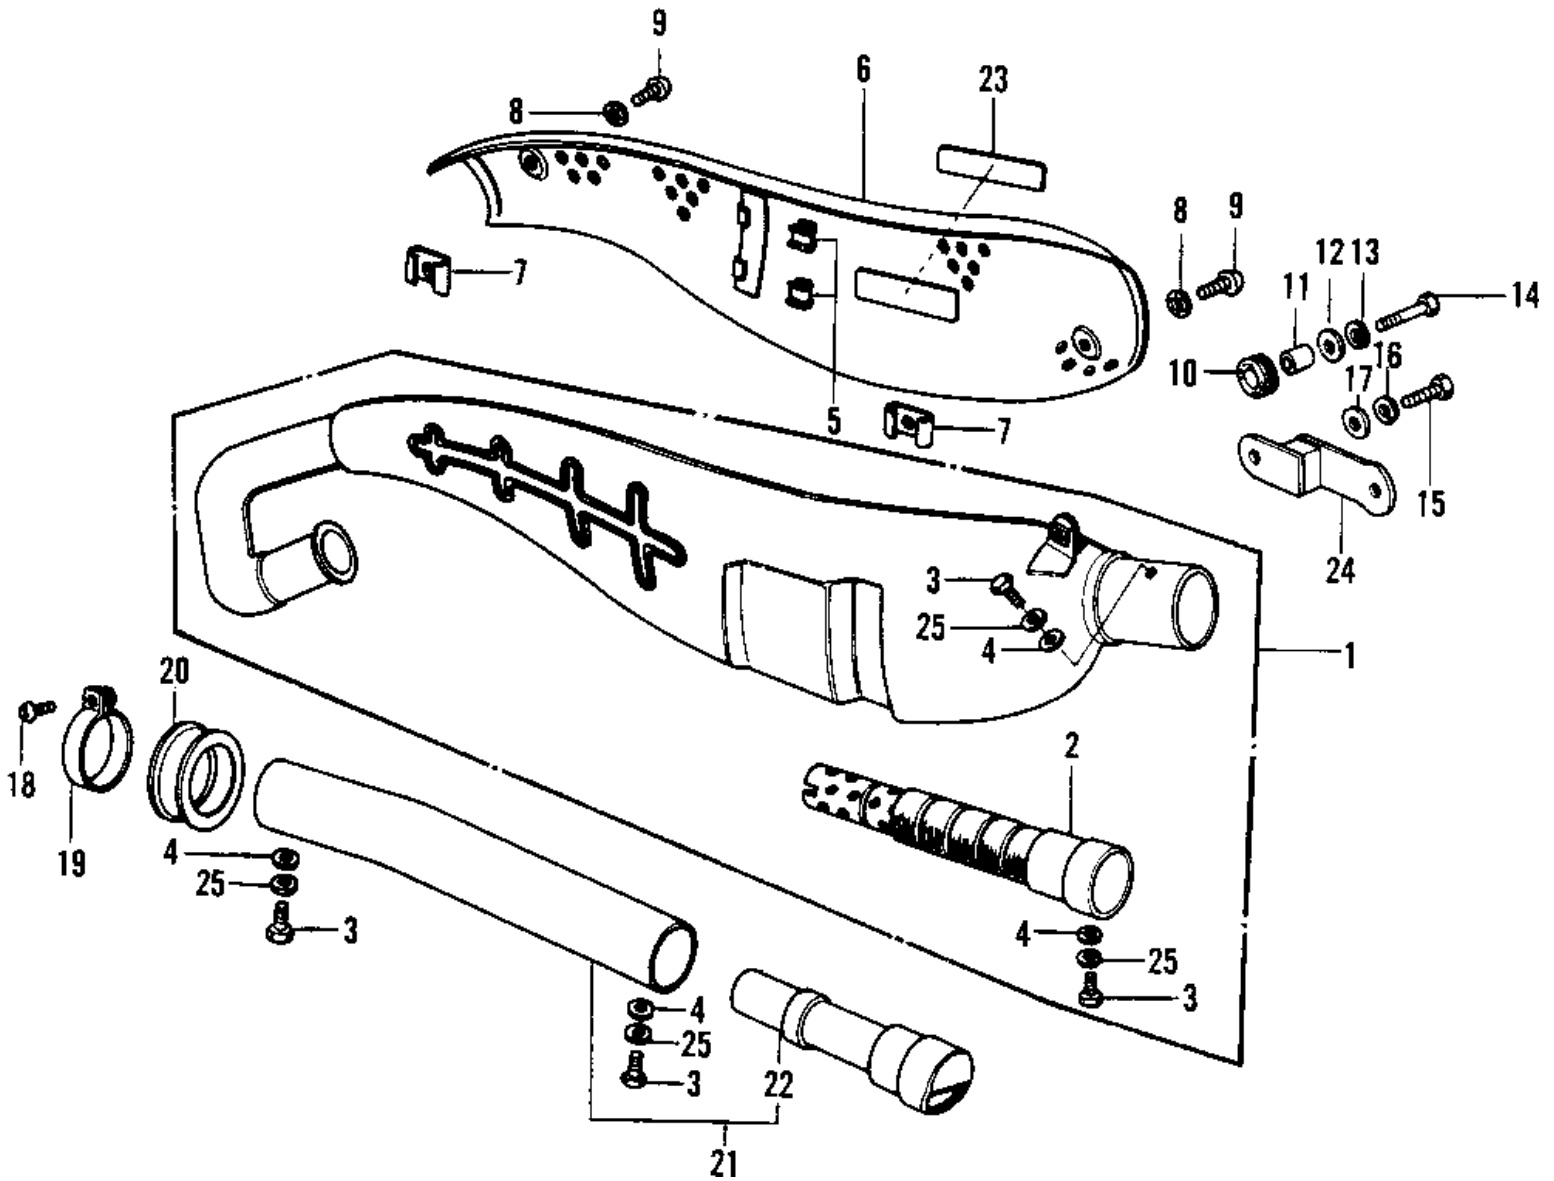

1975 KD125 PARTS DIAGRAM

MUFFLER

1975 KD125 PARTS LIST

MUFFLER

ITEM NAME	PART NUMBER	QUANTITY
MUFFLER ASSY (Ref # 1)	18001-154	
MUFFLER ASSY (Ref # 1)	18001-154	
BAFFLE TUBE (Ref # 2)	18033-077	
BOLT-UPSET,6X12 (Ref # 3)	112G0612	
WASHER-PLAIN (Ref # 4)	92022-183	
WASHER OIL PUMP BANJO (Ref # 4)	92022-077	
INSULATOR (Ref # 5)	18065-007	
COVER,MUFFLER (Ref # 6)	18064-016	
COVER,MUFFLER (Ref # 6)	18064-016	
INSULATOR,HEAT (Ref # 7)	18065-010	
WASHER LOCK 6MM (Ref # 8)	463H0600	
SCREW PAN HEAD 6X12 (Ref # 9)	220B0612	
DAMPER RUBBER-MUFFLER (Ref # 10)	18063-005	
COLLAR (Ref # 11)	92027-102	
WASHER,8X26X2.3 (Ref # 12)	92022-1564	
WASHER SPRING 8MM (Ref # 13)	461F0800	
BOLT-SMALL-UPSET,8X30 (Ref # 14)	115G0830	
BOLT-UPSET,6X16 (Ref # 15)	112G0616	
BOLT,HEX HEAD,6X14 (Ref # 15)	92001-121	
WASHER SPRING 6MM (Ref # 16)	461F0600	
WASHER PLAIN 6MM (Ref # 17)	411B0600	
WASHER PLAIN 6MM (Ref # 17)	410B0600	
SCREW,PAN HEAD,5X30 (Ref # 18)	92011-032	
CLAMP,SPARK ARRESTOR (Ref # 19)	92037-122	
CONNECTOR,BAFFLETUBE (Ref # 20)	92093-1042	
ARRESTER,SPARK (Ref # 21)	18077-001	
BAFFLE TUBE,ARESTOR (Ref # 22)	18033-086	
EMBLEM,SIDE COVER (Ref # 23)	56018-219	
MARK,MUFFLER COVER (Ref # 23)	56018-1037	