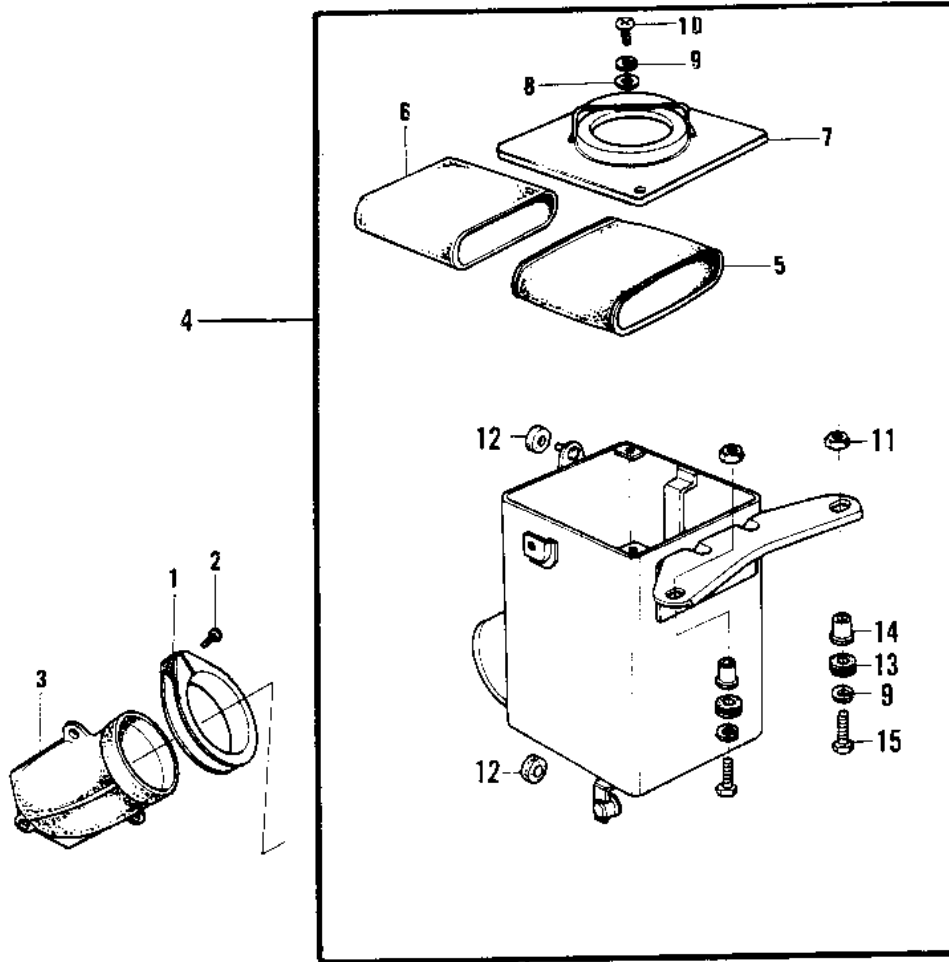

1976 KD125-A2 PARTS DIAGRAM

AIR CLEANER

1976 KD125-A2 PARTS LIST

AIR CLEANER

ITEM NAME	PART NUMBER	QUANTITY
CLAMP,AIR CLEANER (Ref # 1)	92037-129	1
SCREW-PAN-CROS,6X35,B (Ref # 2)	220C0635	1
CONNECTOR,AIR CLEANER (Ref # 3)	14073-1004	1
CONNECTOR,AIR CLEANER (Ref # 3)	14073-1004	1
AIR CLEANER ASSY,BLK (Ref # 4)	11010-083-21	1
HOLDER,CLENER ELEMENT (Ref # 5)	11014-011	1
ELEMENT,AIR CLNR (Ref # 6)	11013-1033	1
CAP,AIR CLEANER,BLACK (Ref # 7)	11012-039-21	1
WASHER PLAIN 6MM (Ref # 8)	410B0600	2
WASHER SPRING 6MM (Ref # 9)	461F0600	4
SCREW PAN HEAD 6X12 (Ref # 10)	220B0612	2
NUT 6MM (Ref # 11)	311B0600	2
DAMPER RUBBER,CLENER (Ref # 12)	92075-217	2
DAMPER RUBBER (Ref # 13)	92075-051	2
COLLAR (Ref # 14)	92027-153	2
BOLT-UPSET,6X16 (Ref # 15)	112G0616	2