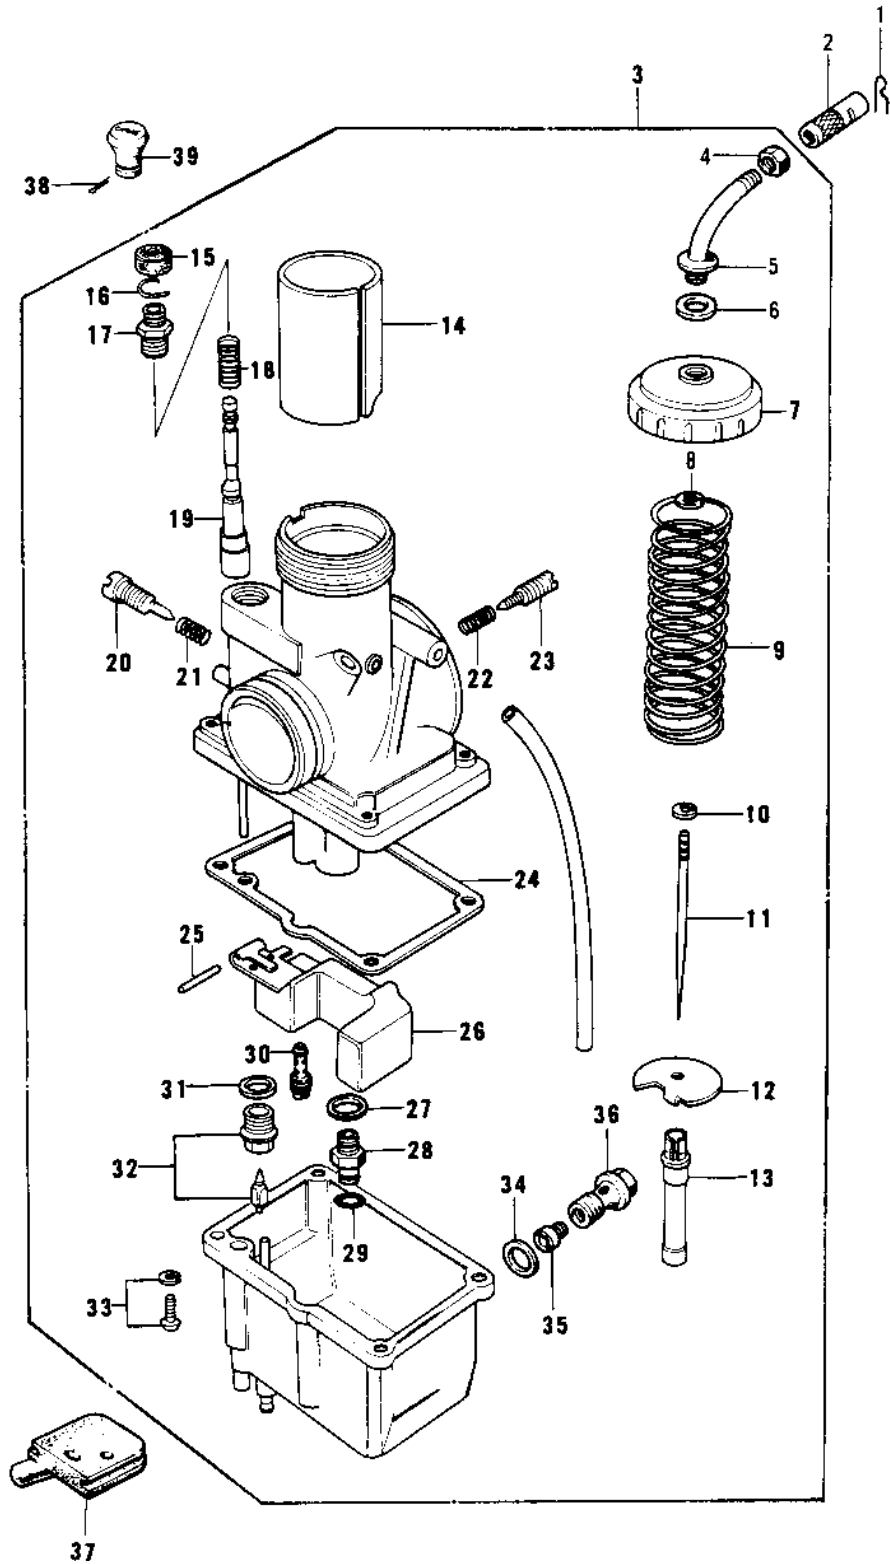

1975 KD125 PARTS DIAGRAM

CARBURETOR

1975 KD125 PARTS LIST

CARBURETOR

ITEM NAME	PART NUMBER	QUANTITY
CIRCLIP (Ref # 1)	92036-018	
CABLE ADJUSTER (Ref # 2)	16002-007	
CARBURETOR ASSY (Ref # 3)	16001-225	
NUT CABLE ADJUST LOCK (Ref # 4)	16003-004	
GUIDE,CABLE (Ref # 5)	16077-011	
GASKET,CABLE GUIDE (Ref # 6)	16029-007	
CAP,MIXING CHAMBER (Ref # 7)	16004-024	
CIRCLIP,CABLE GUIDE (Ref # 8)	16008-011	
SPRING,THROTTLE VALVE (Ref # 9)	16006-029	
CIRCLIP (Ref # 10)	16008-010	
JET NEEDLE 4EJ3 (Ref # 11)	16009-040	
SPRING SEAT,THRTL VLV (Ref # 12)	16007-025	
NEEDLE JET,O-4 (Ref # 13)	16017-085	
VALVE,THROTTLE (Ref # 14)	16025-079	
CAP,STARTER PLUNGER (Ref # 15)	16036-012	
CIRCLIP (Ref # 16)	92037-1077	
CAP STARTER PLUNGER (Ref # 17)	16012-010	
CAP,STARTER PLUNGER (Ref # 17)	16012-021	
SPRING,STARTER PLUNGR (Ref # 18)	16013-010	
PLUNGER,STARTER (Ref # 19)	16016-018	
SCREW,THROTTLE STOP (Ref # 20)	16021-023	
SPRING THR STOP SCREW (Ref # 21)	16022-005	
SPRING-THR STOP SCREW (Ref # 22)	16022-007	
SCREW PILOT AIR ADJST (Ref # 23)	16014-002	
GASKET,FLOAT CHAMBER (Ref # 24)	16019-023	
FLOAT PIN (Ref # 25)	16032-006	
FLOAT (Ref # 26)	16031-026	
WASHER MAIN JET (Ref # 27)	16034-001	
HOLDER-NEEDLE JET (Ref # 28)	16065-008	

1975 KD125 PARTS LIST

CARBURETOR

ITEM NAME	PART NUMBER	QUANTITY
"O" RING (Ref # 29)	92055-044	
JET-PILOT NO 30 (Ref # 30)	92064-022	
WASHER FLOAT VLV SEAT (Ref # 31)	16029-004	
FLOAT VALVE ASSY (Ref # 32)	16030-024	
SCREW-PAN-WS-CROS (Ref # 33)	223B0414	
GASKET-BANJO BOLT (Ref # 34)	16034-005	
MAIN JET,#A100 (Ref # 35)	92063-1033	
MAIN JET,#A95 (Ref # 35)	92063-1031	
MAIN JET,#A97.5R (Ref # 35)	92063-1035	
MAIN JET,#A102.5 (Ref # 35)	92063-1028	
MAIN JET,#A105R (Ref # 35)	92063-1042	
BOLT-BANJO (Ref # 36)	92001-097	
GROMMET,OVERFLOW (Ref # 37)	16136-009	
PIN COTTER 1.6X15 (Ref # 38)	550D1615	
KNOB,CARBURETOR (Ref # 39)	92077-022	