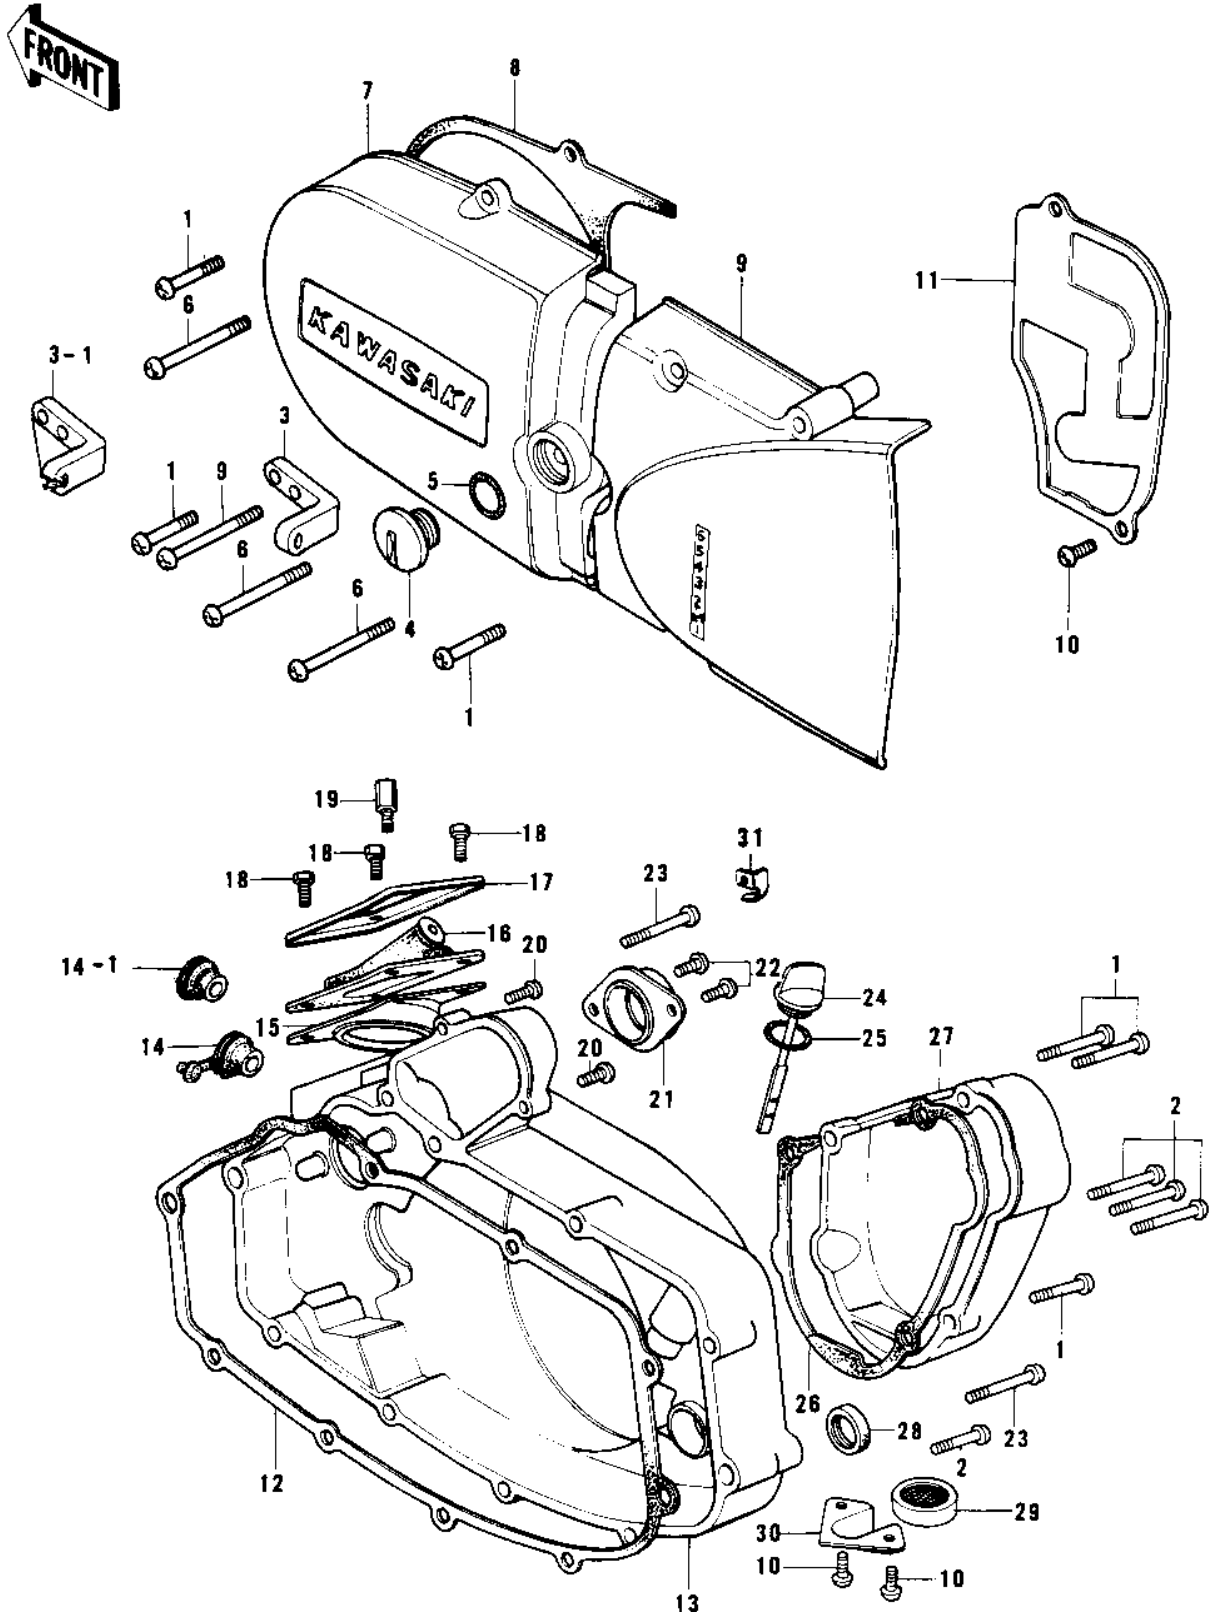

1975 KD125 PARTS DIAGRAM

ENGINE COVERS

1975 KD125 PARTS LIST

ENGINE COVERS

ITEM NAME	PART NUMBER	QUANTITY
SCREW PAN HEAD 6X20 (Ref # 1)	220B0620	
SCREW PAN HEAD 6X20 (Ref # 1)	220B0620	
SCREW PAN HEAD 6X30 (Ref # 2)	220B0630	
HOLDER,WIRE GUIDE (Ref # 3)	14044-012	
HOLDER,WIRE GUIDE (Ref # 3-1)	14044-012	
PLUG,L.H ENG COVER (Ref # 4)	92067-017	
"O" RING,16MM (Ref # 5)	670B2016	
SCREW PAN HEAD 6X35 (Ref # 6)	220B0635	
COVER,L.H.ENGINE (Ref # 7)	14031-1019-2H	
COVER,L.H.ENGINE (Ref # 7)	14031-1019-2H	
GASKET,L.H ENG COVER (Ref # 8)	14045-017	
COVER,CHN CASE,BARREL (Ref # 9)	14026-020-2H	
COVER,CHAIN CASE (Ref # 9)	14026-1007-2H	
COVER,CHAIN CASE (Ref # 9)	14026-1007-2H	
SCREW PAN HEAD 6X12 (Ref # 10)	220B0612	
COVER,OIL PUMP (Ref # 11)	14030-060	
GASKET,R.H ENG COVER (Ref # 12)	14046-029	
COVER,R.H ENGINE,BUFF (Ref # 13)	14032-123-2H	
COVER,R.H ENG,BARREL (Ref # 13)	14032-120-2H	
COVER,R.H ENG,BARREL (Ref # 13)	14032-120-2H	
COVER,R.H,ENGINE (Ref # 13)	14032-1010-2H	
GROMMET,R.H ENG COV (Ref # 14)	92071-076	
CAP CARB MOUNT HOLE (Ref # 14-1)	14039-001	
CAP,CARBURETOR (Ref # 15)	14038-039	
CAP,CARBURETOR (Ref # 16)	14038-042	
HOLDER,CARBRETOR CAP (Ref # 17)	14065-007	
BOLT-UPSET (Ref # 18)	112G0618	
BOLT,CARBURETOR CAP (Ref # 19)	92001-130	
UNAVAILABLE IN PRICE BOOK (Ref # 20)	214B0516A	

1975 KD125 PARTS LIST

ENGINE COVERS

ITEM NAME	PART NUMBER	QUANTITY
UNAVAILABLE IN PRICE BOOK (Ref # 20)	214B0516A	
HOLDER,CARBURETOR (Ref # 21)	16065-033	
SCREW PAN HEAD 6X12 (Ref # 22)	220B0612	
SCREW PAN HEAD 6X45 (Ref # 23)	220B0645	
PLUG,OIL FILLER (Ref # 24)	16115-020	
"O" RING,20MM (Ref # 25)	670B2020	
GASKET,CARB COVER (Ref # 26)	14048-005	
GASKET,CARBURETOR COV (Ref # 26)	11009-1277	
COVER,CARB.BARREL (Ref # 27)	14030-1006-2H	
COVER,CARBURETOR,BARL (Ref # 27)	14030-071-2H	
COVER,CARBURETOR,BARL (Ref # 27)	14030-071-2H	
OIL SEAL SB16244 (Ref # 28)	92049-002	
DRAIN,FUEL (Ref # 29)	16116-006	
COVER,FUEL DRAIN (Ref # 30)	14076-006	
GUIDE,CABLE (Ref # 31)	54030-012	