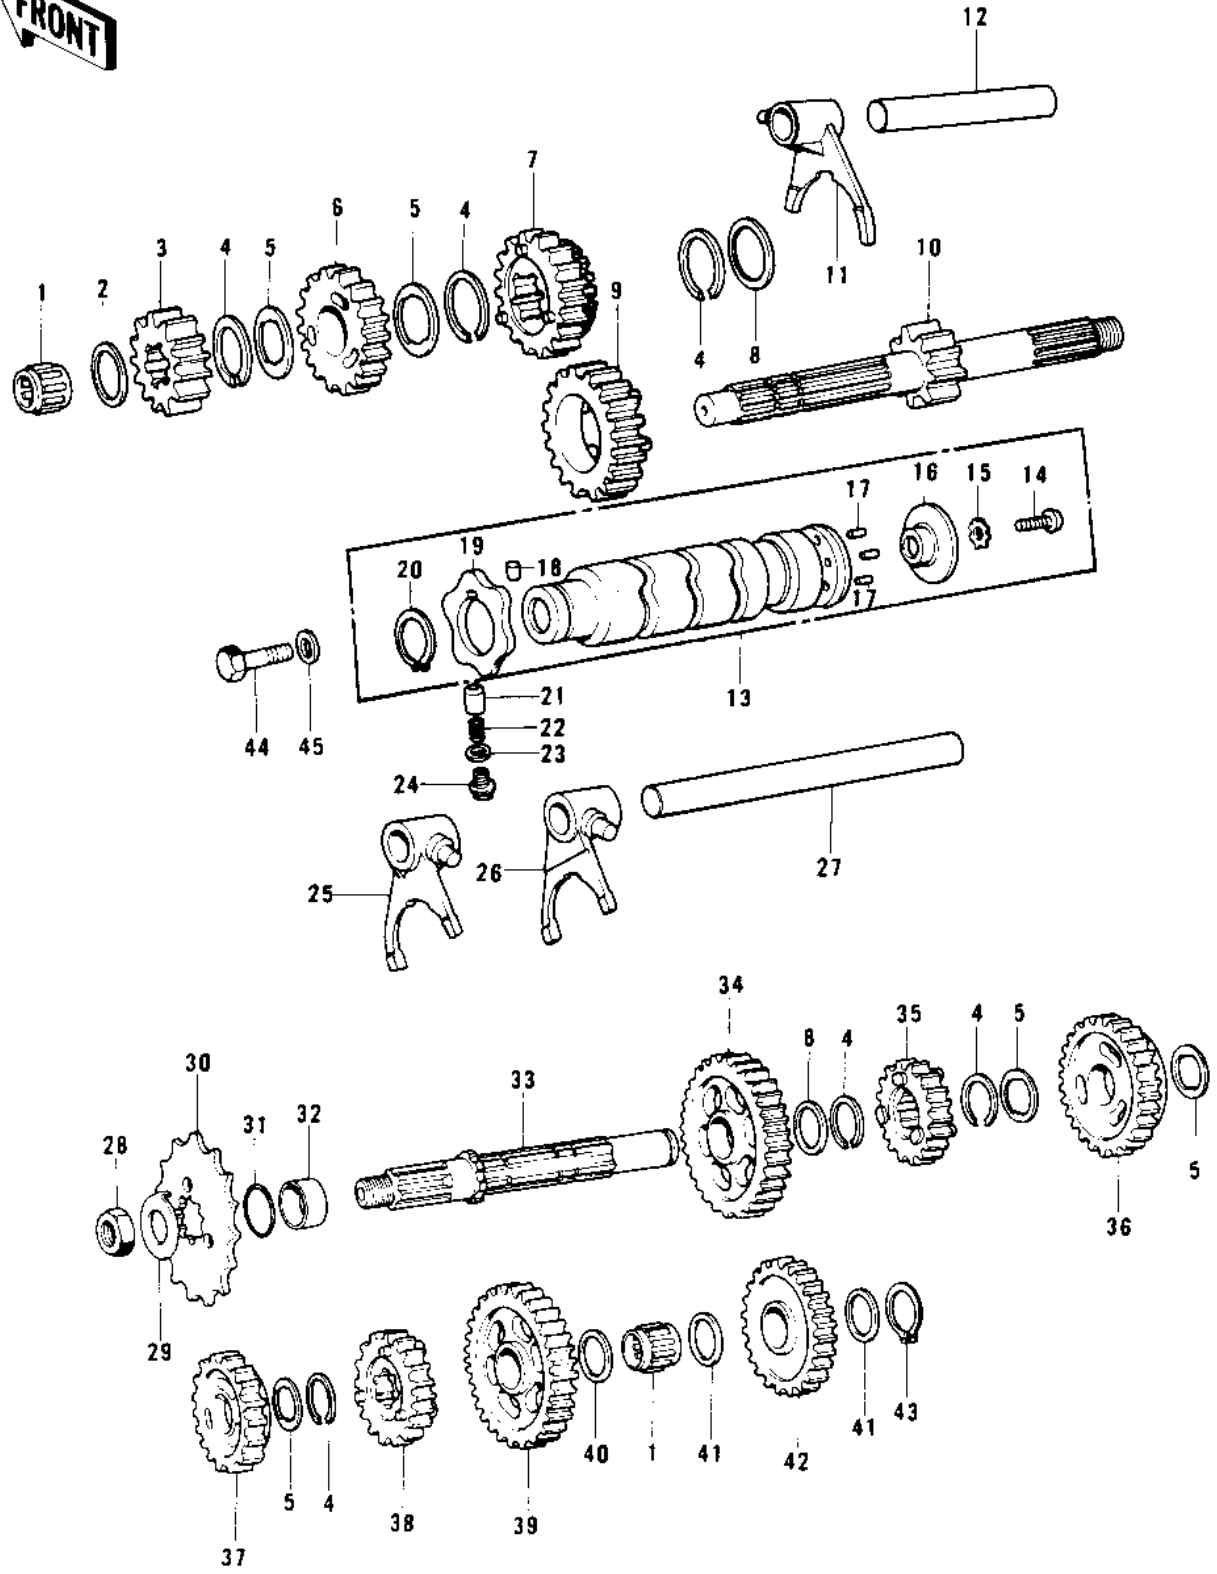

1978 KD125-A4 PARTS DIAGRAM

TRANSMISSION/CHANGE DRUM

1978 KD125-A4 PARTS LIST

TRANSMISSION/CHANGE DRUM

ITEM NAME	PART NUMBER	QUANTITY
BRG,N,7E-HK1412 (Ref # 1)	92046-037	
WASHER,PLAIN (Ref # 2)	92022-272	
2ND GEAR,DRIVE SHAFT (Ref # 3)	13130-036	
CIRCLIP (Ref # 4)	92033-028	
WASHER,LOCK (Ref # 5)	92024-055	
TOP GEAR,DRIVE SHAFT (Ref # 6)	13129-1019	
TOP GEAR,DRIVE,SHAFT (Ref # 6)	13129-1021	
TOP GEAR,DRIVE,SHAFT (Ref # 6)	13129-1021	
3RD/4TH GEAR,DRIVE SF (Ref # 7)	13129-1008	
3RD&4TH GEAR,DRIVE SF (Ref # 7)	13129-1010	
3RD&4TH GEAR,DRIVE SF (Ref # 7)	13129-1010	
WASHER,PLAIN (Ref # 8)	92022-271	
5TH GEAR,DRIVE SHAFT (Ref # 9)	13129-1016	
5TH GEAR,DRIVE SHAFT (Ref # 9)	13129-1018	
5TH GEAR,DRIVE SHAFT (Ref # 9)	13129-1018	
SHAFT,DRIVE (Ref # 10)	13127-045	
FORK,SELECTOR,5TH&TOP (Ref # 11)	13140-060	
RODSHIFT,SHORT (Ref # 12)	13209-014	
DRUM ASSY,GEAR SHIFT (Ref # 13)	13239-018	
SCREW PAN HEAD 6X14 (Ref # 14)	220B0614	
WASHER LOCK 6MM (Ref # 15)	464H0600	
PLTE,SHIFT DRUM PIN (Ref # 16)	13142-017	
PIN,GEAR CHNGE DRUM (Ref # 17)	92042-030	
PIN-DOWEL,4X6 (Ref # 18)	610A0406	
CAM-CHANGE DRUM (Ref # 19)	13145-1058	
CIRCLIP,30MM (Ref # 20)	480J3000	
PIN-NEUTRAL POSITION (Ref # 21)	92043-076	
SPRING (Ref # 22)	92081-112	
GASKET (Ref # 23)	92065-090	