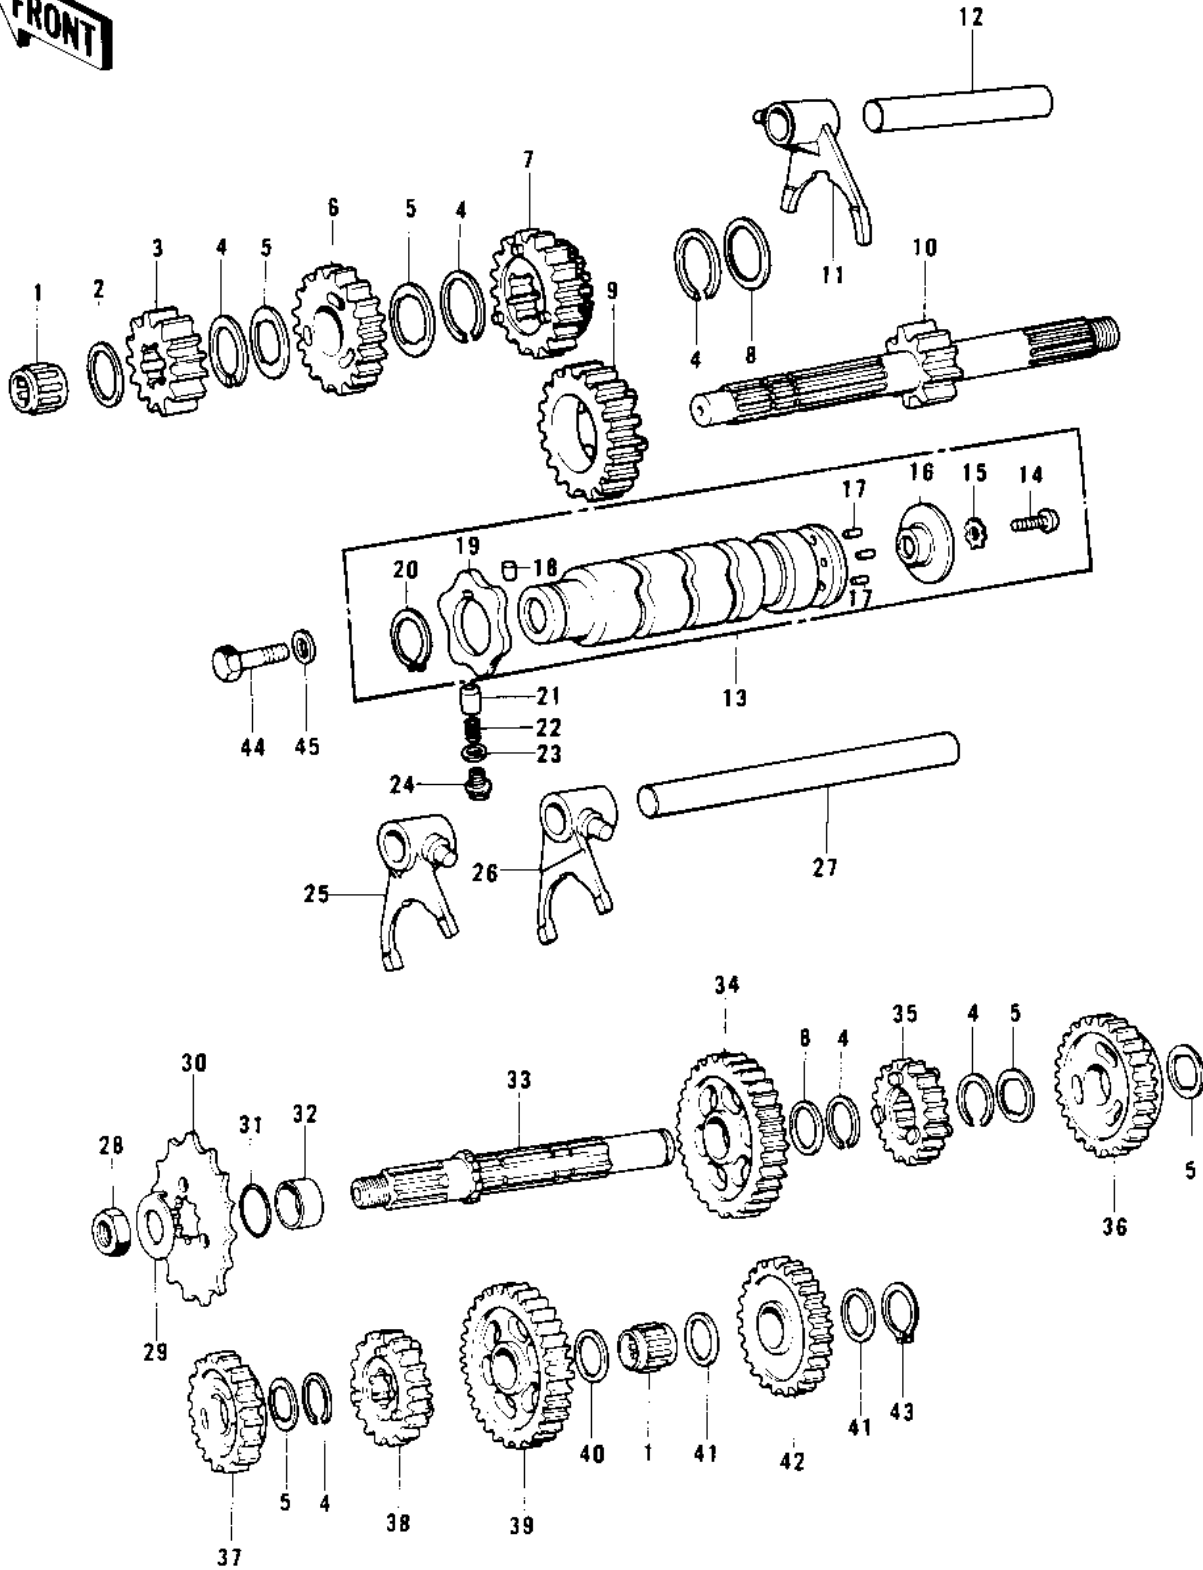

1975 KD125 PARTS DIAGRAM

TRANSMISSION/CHANGE DRUM

1975 KD125 PARTS LIST

TRANSMISSION/CHANGE DRUM

ITEM NAME	PART NUMBER	QUANTITY
BRG,N,7E-HK1412 (Ref # 1)	92046-037	
WASHER,PLAIN (Ref # 2)	92022-272	
2ND GEAR,DRIVE SHAFT (Ref # 3)	13130-036	
CIRCLIP (Ref # 4)	92033-028	
WASHER,LOCK (Ref # 5)	92024-055	
TOP GEAR,DRIVE SHAFT (Ref # 6)	13129-1019	
TOP GEAR,DRIVE,SHAFT (Ref # 6)	13129-1021	
TOP GEAR,DRIVE,SHAFT (Ref # 6)	13129-1021	
3RD/4TH GEAR,DRIVE SF (Ref # 7)	13129-1008	
3RD&4TH GEAR,DRIVE SF (Ref # 7)	13129-1010	
3RD&4TH GEAR,DRIVE SF (Ref # 7)	13129-1010	
WASHER,PLAIN (Ref # 8)	92022-271	
5TH GEAR,DRIVE SHAFT (Ref # 9)	13129-1016	
5TH GEAR,DRIVE SHAFT (Ref # 9)	13129-1018	
5TH GEAR,DRIVE SHAFT (Ref # 9)	13129-1018	
SHAFT,DRIVE (Ref # 10)	13127-045	
FORK,SELECTOR,5TH&TOP (Ref # 11)	13140-060	
RODSHIFT,SHORT (Ref # 12)	13209-014	
DRUM ASSY,GEAR SHIFT (Ref # 13)	13239-018	
SCREW PAN HEAD 6X14 (Ref # 14)	220B0614	
WASHER LOCK 6MM (Ref # 15)	464H0600	
PLTE,SHIFT DRUM PIN (Ref # 16)	13142-017	
PIN,GEAR CHNGE DRUM (Ref # 17)	92042-030	
PIN-DOWEL,4X6 (Ref # 18)	610A0406	
CAM-CHANGE DRUM (Ref # 19)	13145-1058	
CIRCLIP,30MM (Ref # 20)	480J3000	
PIN-NEUTRAL POSITION (Ref # 21)	92043-076	
SPRING (Ref # 22)	92081-112	
GASKET (Ref # 23)	92065-090	