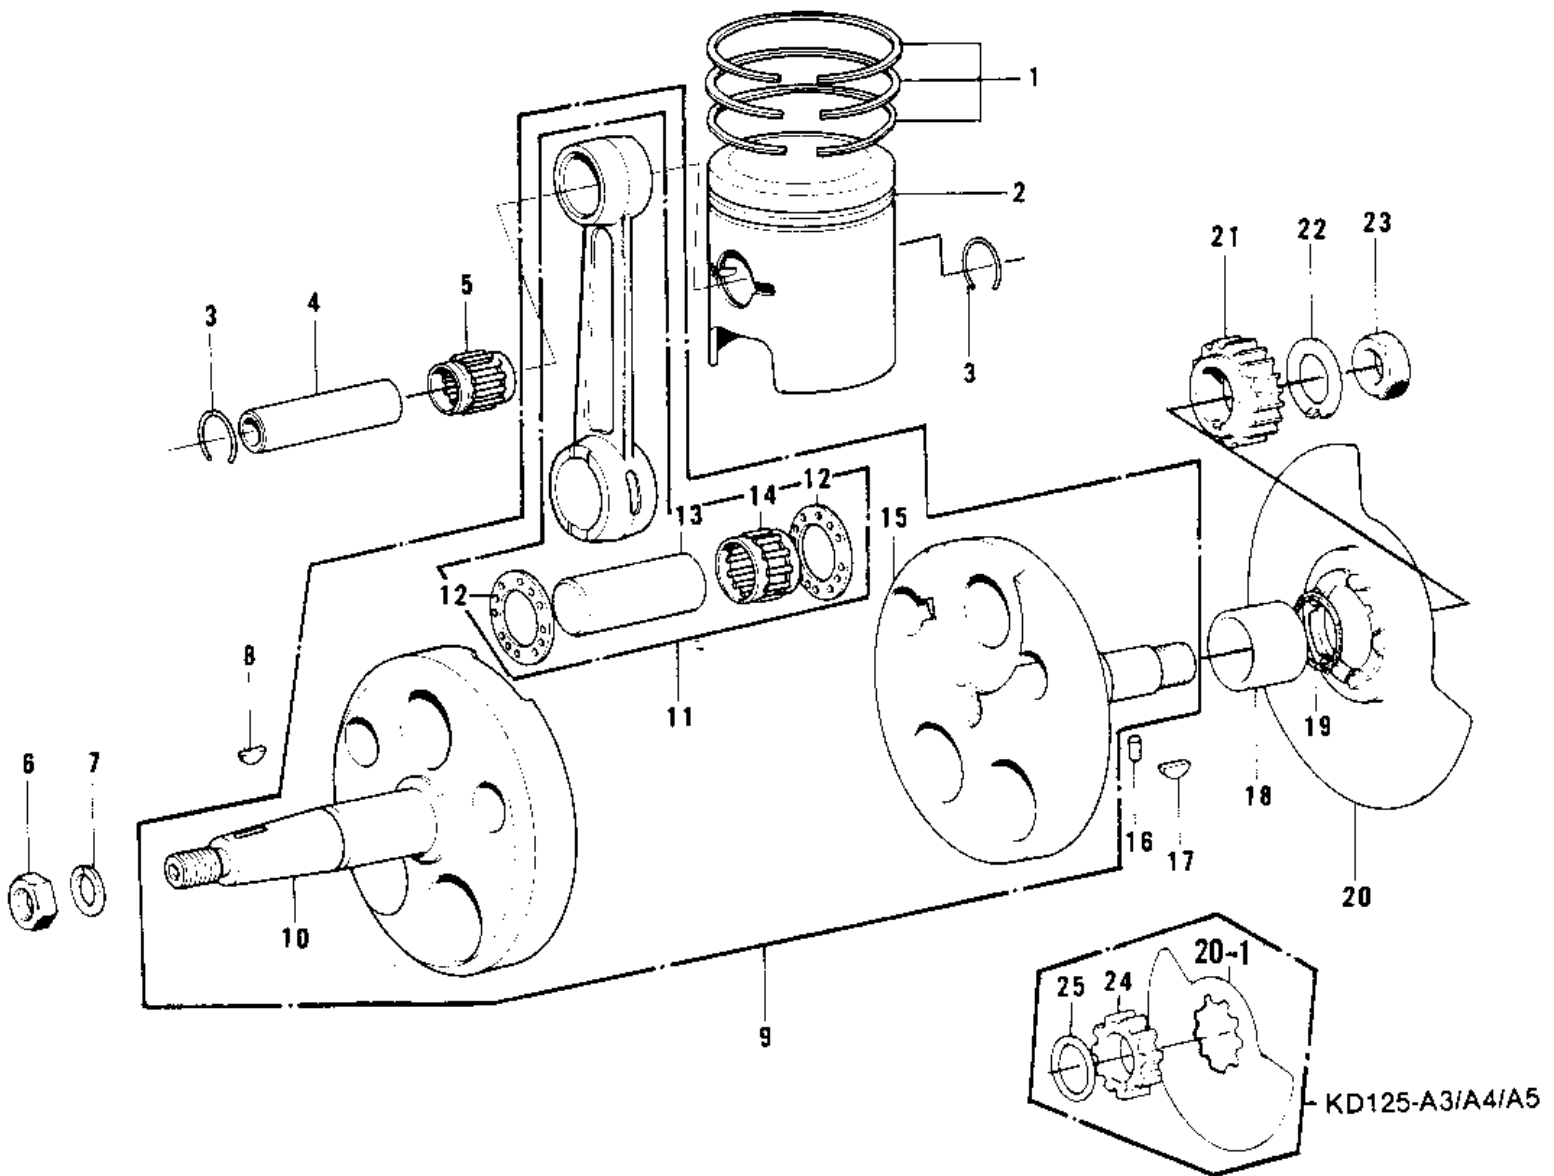

1975 KD125 PARTS DIAGRAM

CRANKSHAFT/PISTON/ROTARY VALVE

1975 KD125 PARTS LIST

CRANKSHAFT/PISTON/ROTARY VALVE

ITEM NAME	PART NUMBER	QUANTITY
RING SET,STD (Ref # 1)	13008-050	
RING SET,0.020" O.S (Ref # 1)	13025-054	
RING SET,0.040" O.S (Ref # 1)	13024-055	
PISTON,STD (Ref # 2)	13001-072	
PISTON,0.020" O.S (Ref # 2)	13029-068	
PISTON,0.040" O.S (Ref # 2)	13027-062	
CIRCLIP PISTON PIN (Ref # 3)	92036-003	
PIN-PISTON (Ref # 4)	13002-1002	
PIN-PISTON (Ref # 4)	13002-1002	
BRG,N,UR14/20AP-1 (Ref # 5)	13033-035	
NUT,10MM (Ref # 6)	314B1000	
WASHER SPRING 10MM (Ref # 7)	461F1000	
WOODRUFF KEY (Ref # 8)	510A3200	
CRANK AND CONROD ASSY (Ref # 9)	13031-1003	
CRANKSHAFT,L.H (Ref # 10)	13037-059	
CONNECTING ROD SET (Ref # 11)	13044-019	
WASHER SIDE (Ref # 12)	92025-005	
CRANK PIN (Ref # 13)	13035-033	
BRG,NEEDLE,KT202715EG (Ref # 14)	13034-1001	
CRANKSHAFT,R.H. (Ref # 15)	13037-1084	
PIN DOWEL 4X10 (Ref # 16)	610A0410	
WOODRUFF KEY PRY PINI (Ref # 17)	92038-003	
COLLAR,R.H CRANKSHAFT (Ref # 18)	92027-220	
COLLAR,ENG SPROCKET (Ref # 18)	92027-1077	
"0" RING,16MM (Ref # 19)	670B2016	
VALVE,ROTARY DISC (Ref # 20)	12001-025	
VALVE,ROTARY DISC (Ref # 20-1)	12002-029	
GEAR,PRIMARY 22T (Ref # 21)	13097-1040	
WASHER LOCK 12MM (Ref # 22)	92024-003	

1975 KD125 PARTS LIST

CRANKSHAFT/PISTON/ROTARY VALVE

ITEM NAME	PART NUMBER	QUANTITY
NUT 12MM (Ref # 23)	92015-006	
COLLAR,ROTARY VALVE (Ref # 24)	92027-1245	
COLLAR,ROTRY DSC VALV (Ref # 24)	92027-1170	
WASHER,BALANCER (Ref # 25)	92026-131	