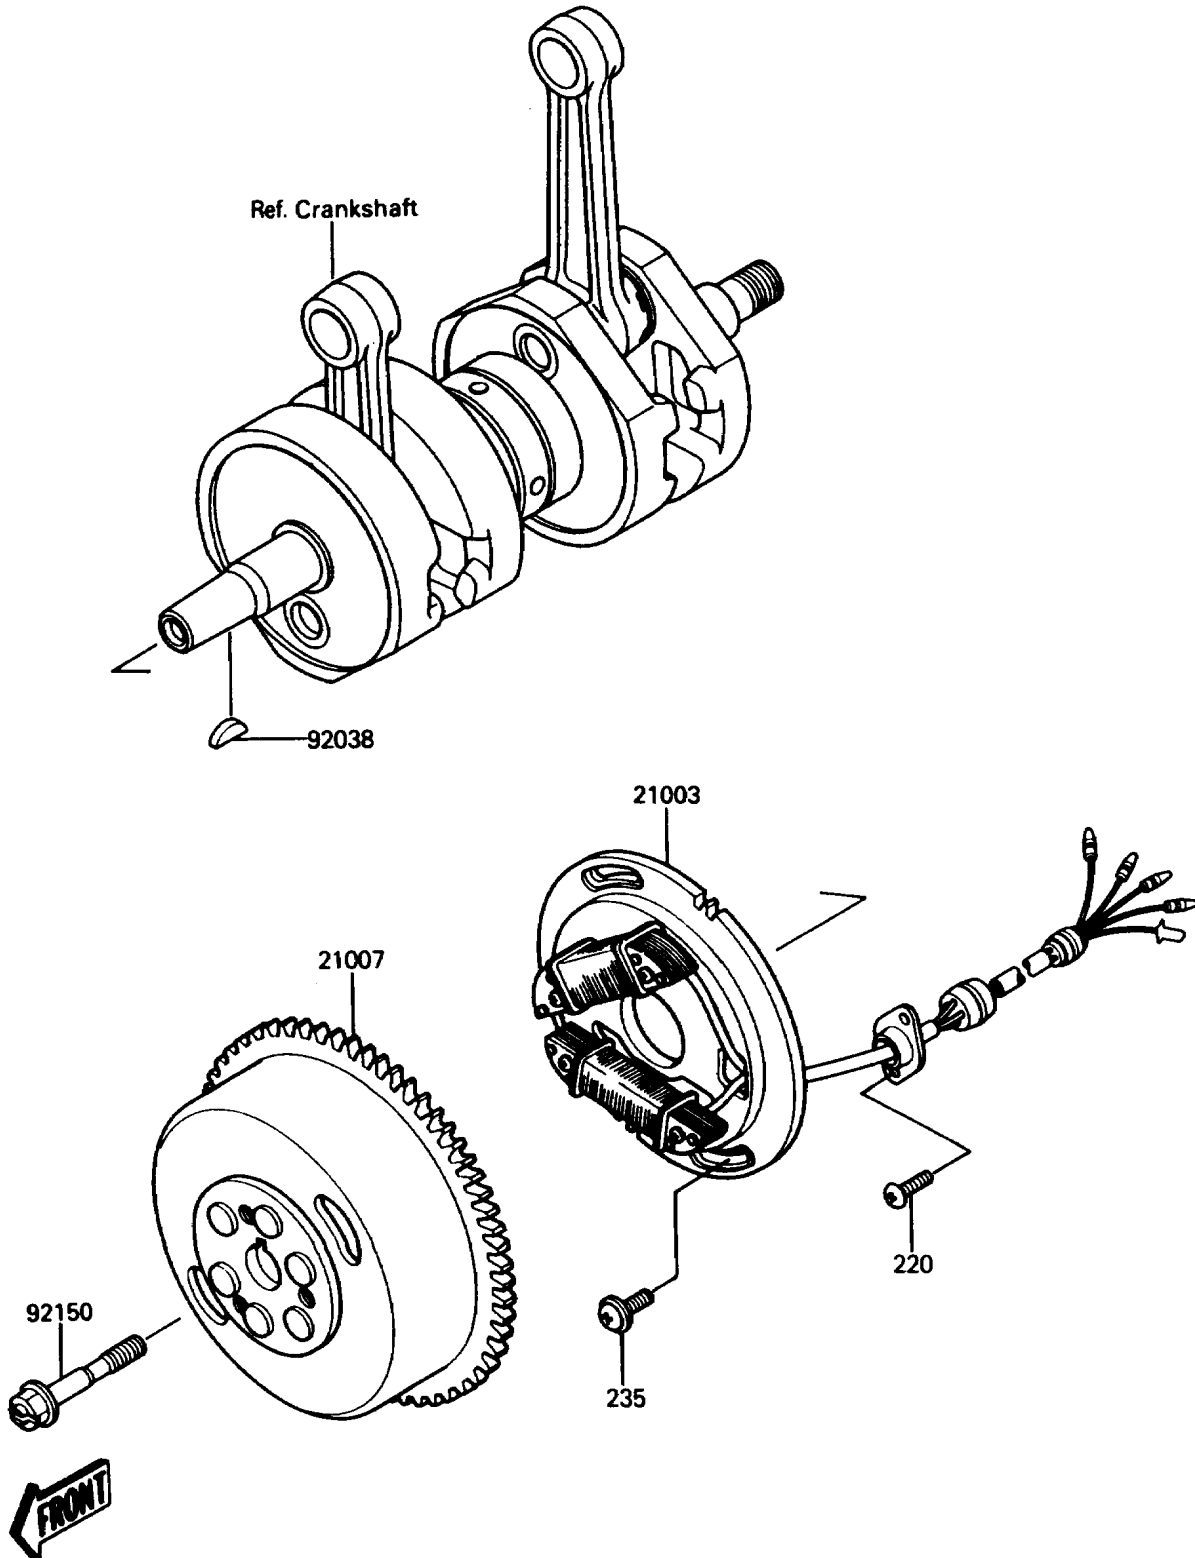

1988 650 SX PARTS DIAGRAM

Generator

E 1810-0153

1988 650 SX PARTS LIST

Generator

ITEM NAME	PART NUMBER	QUANTITY
STATOR (Ref # 21003)	21003-3708	1
ROTOR,MAGNETO (Ref # 21007)	21007-3702	1
KEY,WOODRUFF (Ref # 92038)	92038-001	1
BOLT,10X38 (Ref # 92150)	92150-3701	1
SCREW-PAN-CROS (Ref # 220)	220B0512	2
SCREW-PAN-WP-CROS (Ref # 235)	235B0616	2