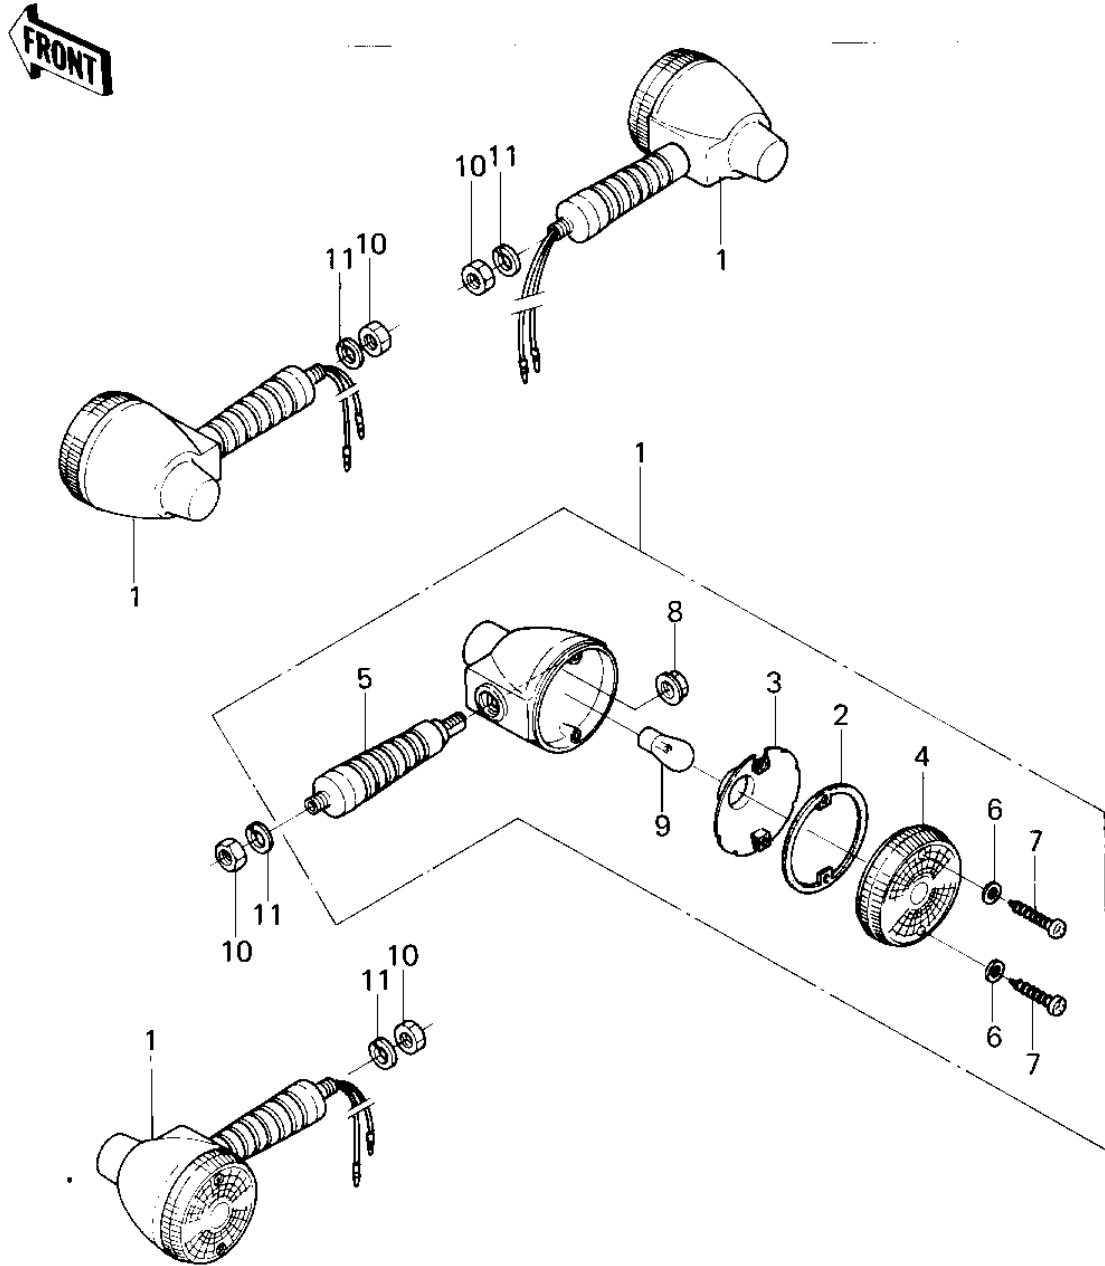

1976 KM100-A1 PARTS DIAGRAM

TURN SIGNALS (KM100-A6/A7)

1976 KM100-A1 PARTS LIST

TURN SIGNALS (KM100-A6/A7)

ITEM NAME	PART NUMBER	QUANTITY
LAMP ASSY,SIGNAL (Ref # 1)	23037-1087	4
GASKET,SGNL LAMP LENS (Ref # 2)	11009-1128	4
REFLECTOR,SIGNAL LAMP (Ref # 3)	23035-1003	4
LENS-SIGNAL LAMP (Ref # 4)	23048-1076	4
BRACKET,SIGNAL LAMP (Ref # 5)	23051-1033	4
WASHER-PLAIN,4MM (Ref # 6)	23058-002	8
SCREW,TAPPING (Ref # 7)	92009-1056	8
NUT,SIGNAL LAMP (Ref # 8)	92015-1072	4
BULB,6V 21CP (Ref # 9)	92069-056	4
NUT 10MM (Ref # 10)	315B1000	4
WASHER SPRING 10MM (Ref # 11)	461F1000	4