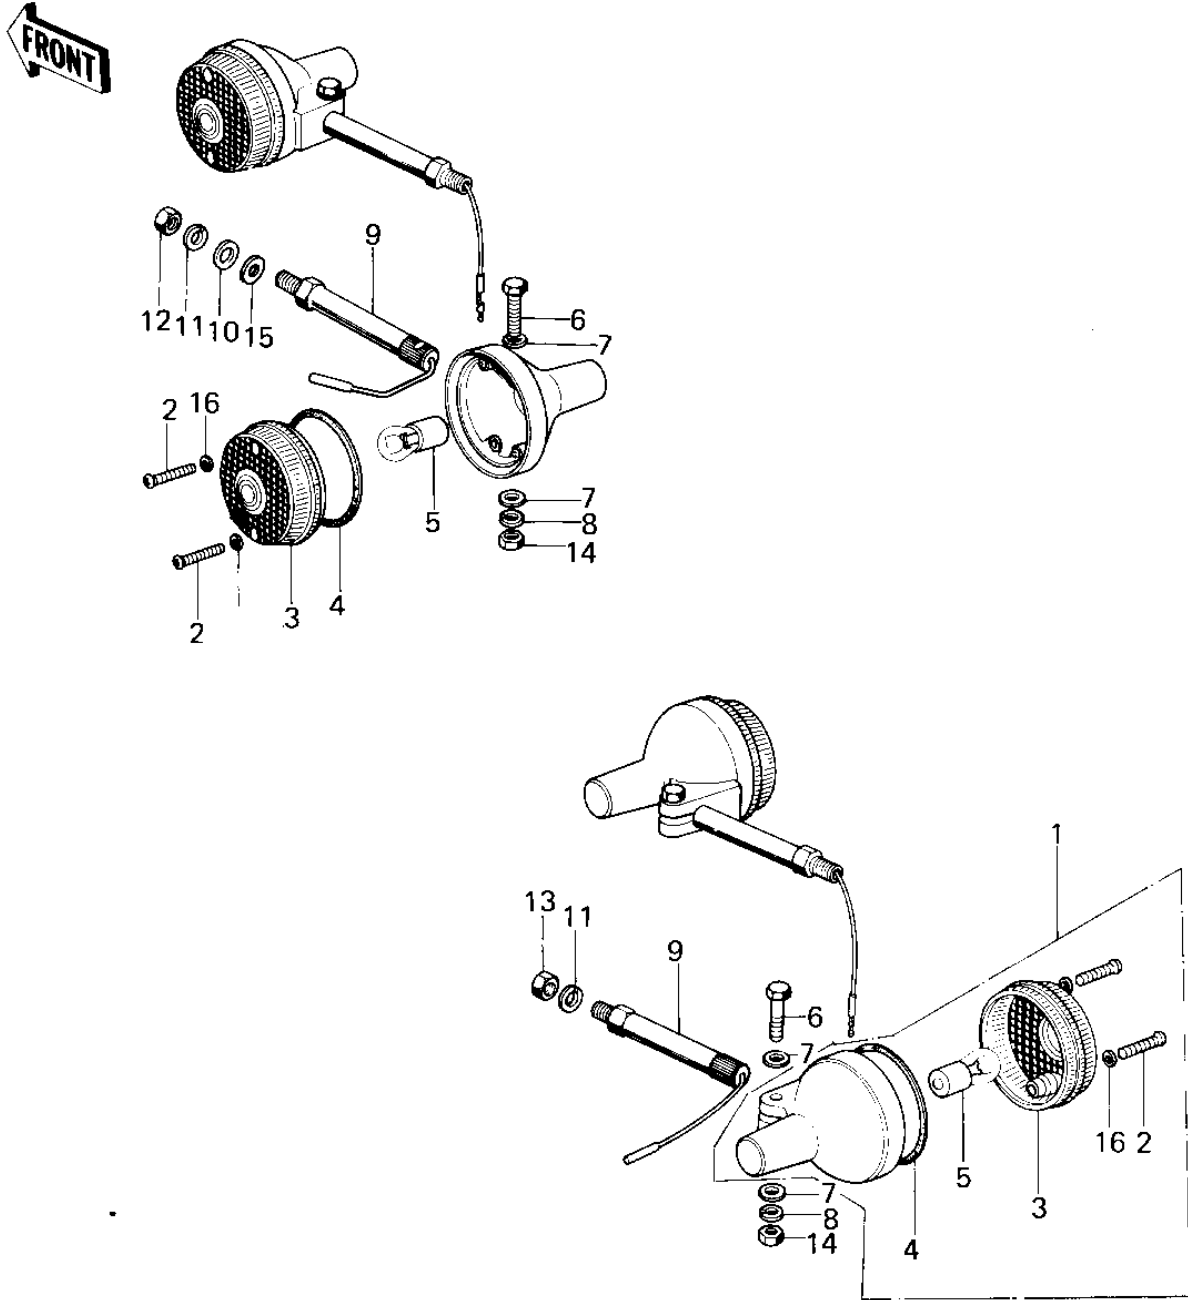

1980 KM100 PARTS DIAGRAM

TURN SIGNALS (KM100-A1~A4)

1980 KM100 PARTS LIST

TURN SIGNALS (KM100-A1~A4)

ITEM NAME	PART NUMBER	QUANTITY
LAMP ASSY,TURN SIGNAL (Ref # 1)	23040-038	4
SCREW-PAN HEAD,4X20 (Ref # 2)	220E0420A	8
LENS,TURN SIGNAL LAMP (Ref # 3)	23048-1001	4
LENS,TURN SIGNAL LAMP (Ref # 3)	23048-1001	4
GASKET-SIG LAMP LENS (Ref # 4)	23050-003	4
BULB,6V 21CP (Ref # 5)	92069-056	4
BOLT-UPSET (Ref # 6)	112G0630	4
WASHER PLAIN 6MM (Ref # 7)	411B0600	8
WASHER SPRING 6MM (Ref # 8)	461F0600	4
BRACKET,TURN SIGNAL (Ref # 9)	23051-047	4
WASHER PLAIN 12MM (Ref # 10)	411B1200	2
WASHER SPRING 12MM (Ref # 11)	461F1200	4
NUT-HEX-FINE,12MM (Ref # 12)	315B1200	2
NUT-HEX-FINE,12MM (Ref # 13)	315B1200	2
NUT 6MM (Ref # 14)	311B0600	4
WASHER,PLAIN,12M/M (Ref # 15)	411D1200	2
WASHER-PLAIN,4MM (Ref # 16)	23058-002	8