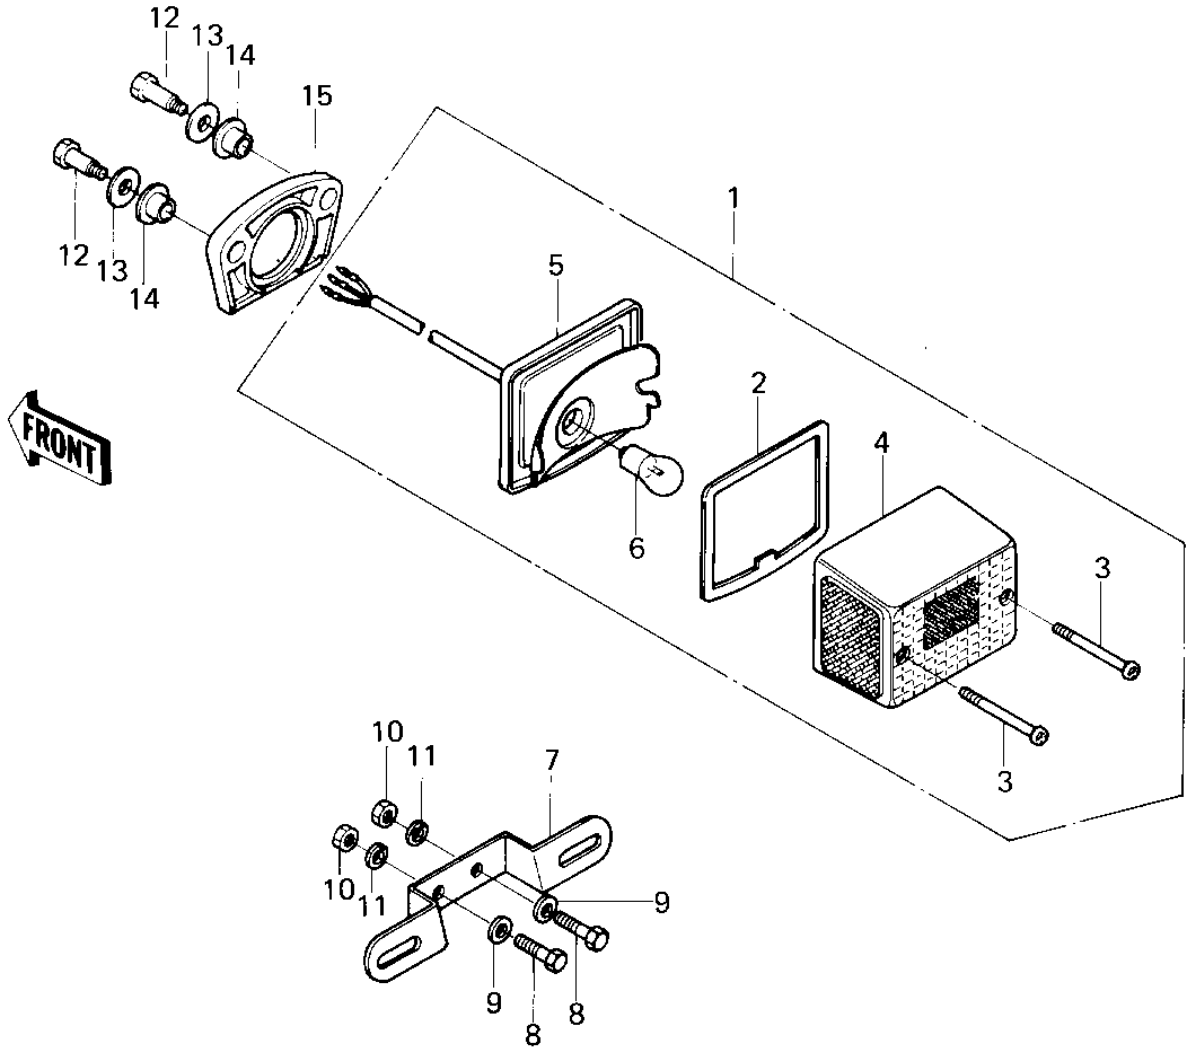

1976 KM100-A1 PARTS DIAGRAM

TAILLIGHT (KM100-A6/A7)

1976 KM100-A1 PARTS LIST

TAILLIGHT (KM100-A6/A7)

ITEM NAME	PART NUMBER	QUANTITY
LAMP-TAIL (Ref # 1)	23025-1034	1
LAMP-TAIL (Ref # 1)	23025-1034	1
GASKET, TAIL LAMP LENS (Ref # 2)	11009-1078	1
SCREW, PAN HEAD, 4X40 (Ref # 3)	220E0440A	2
LENS, TAIL LAMP (Ref # 4)	23026-1003	1
BODY-COMP-TAIL LAMP (Ref # 5)	23027-1021	1
BODY-COMP-TAIL LAMP (Ref # 5)	23027-1021	1
BULB, 60-32/3CP (Ref # 6)	92069-074	1
BRACKET, LICENSE (Ref # 7)	11034-1626	1
BOLT-UPSET, 6X12 (Ref # 8)	112G0612	2
WASHER PLAIN 6MM (Ref # 9)	411B0600	2
NUT 6MM (Ref # 10)	311B0600	2
WASHER SPRING 6MM (Ref # 11)	461F0600	2
BOLT, HEX HEAD (Ref # 12)	92001-1118	2
WASHER, 8.5X20X1.6 (Ref # 13)	92022-1561	2
DAMPER RUBBER (Ref # 14)	92075-1095	2
DAMPER RUBBER, TL LAMP (Ref # 15)	92075-1094	1