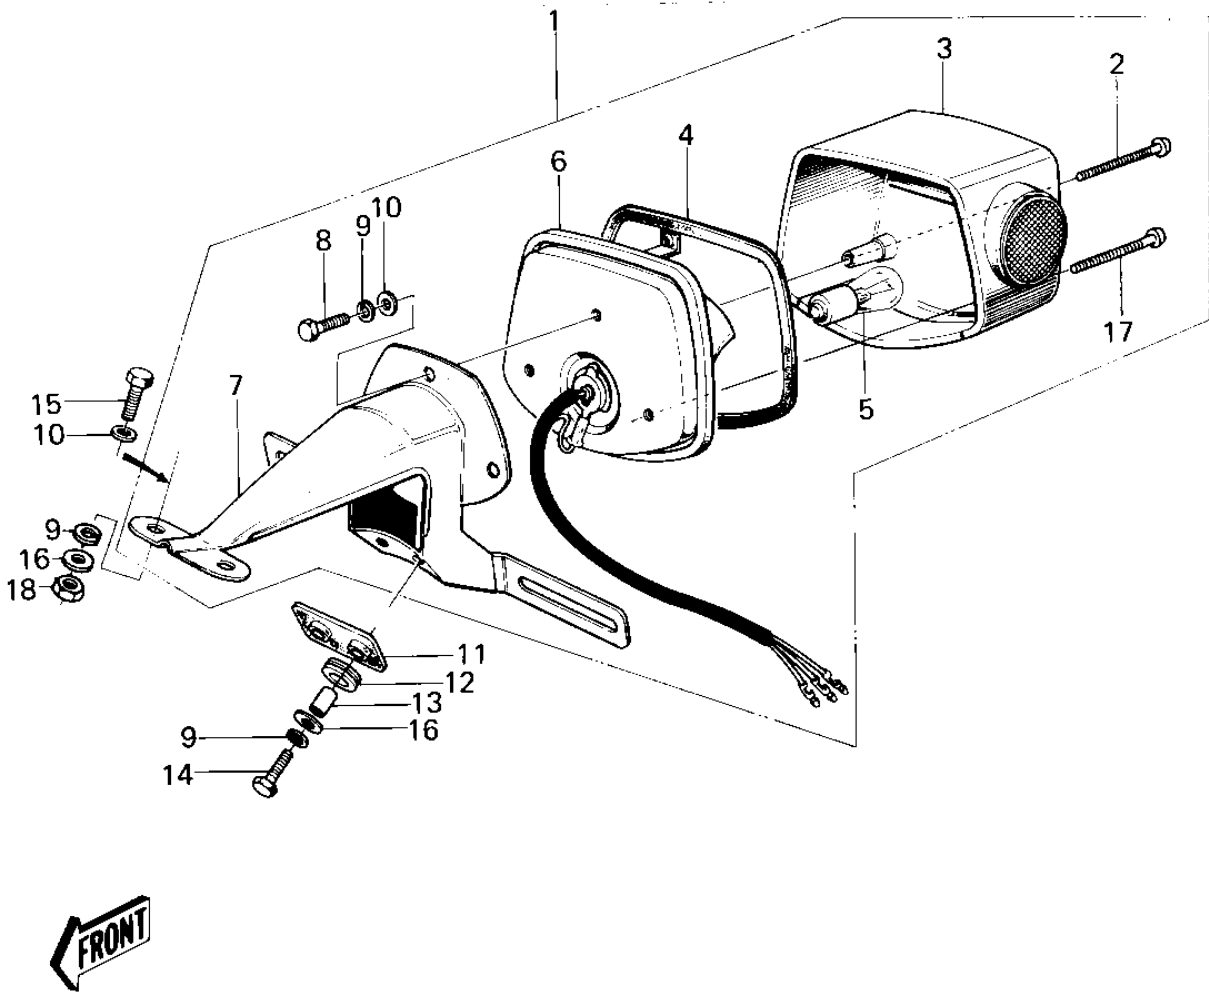

1978 KM100-A3 PARTS DIAGRAM

TAILLIGHT (KM100-A1~A4)

1978 KM100-A3 PARTS LIST

TAILLIGHT (KM100-A1~A4)

ITEM NAME	PART NUMBER	QUANTITY
LAMP ASSY, TAIL, BLACK (Ref # 1)	23024-060-10	
SCREW (Ref # 2)	220R0455	
LENS, TAIL LAMP (Ref # 3)	23026-028	
GASKET, TAIL LAMP LENS (Ref # 4)	23028-019	
BULB, 60-32/3CP (Ref # 5)	92069-074	
CASE, TAIL LAMP (Ref # 6)	23027-037	
BKT, LICENSE PLT, BLACK (Ref # 7)	23036-034-10	
BOLT-UPSET 6X14 (Ref # 8)	112B0614	
WASHER SPRING 6MM (Ref # 9)	461F0600	
WASHER PLAIN 6MM (Ref # 10)	411B0600	
DAMPER RUBBER, TL LAMP (Ref # 11)	35039-008	
DAMPER RUBBER, RR FEND (Ref # 12)	92075-121	
COLLAR, REAR FENDER (Ref # 13)	92027-162	
BOLT-UPSET (Ref # 14)	112G0625	
BOLT-UPSET (Ref # 15)	112G0630	
WASHER 6.5X20X1.6T (Ref # 16)	92022-125	
SCREW PAN HEAD 4X50 (Ref # 17)	220E0450	
NUT 6MM (Ref # 18)	311B0600	