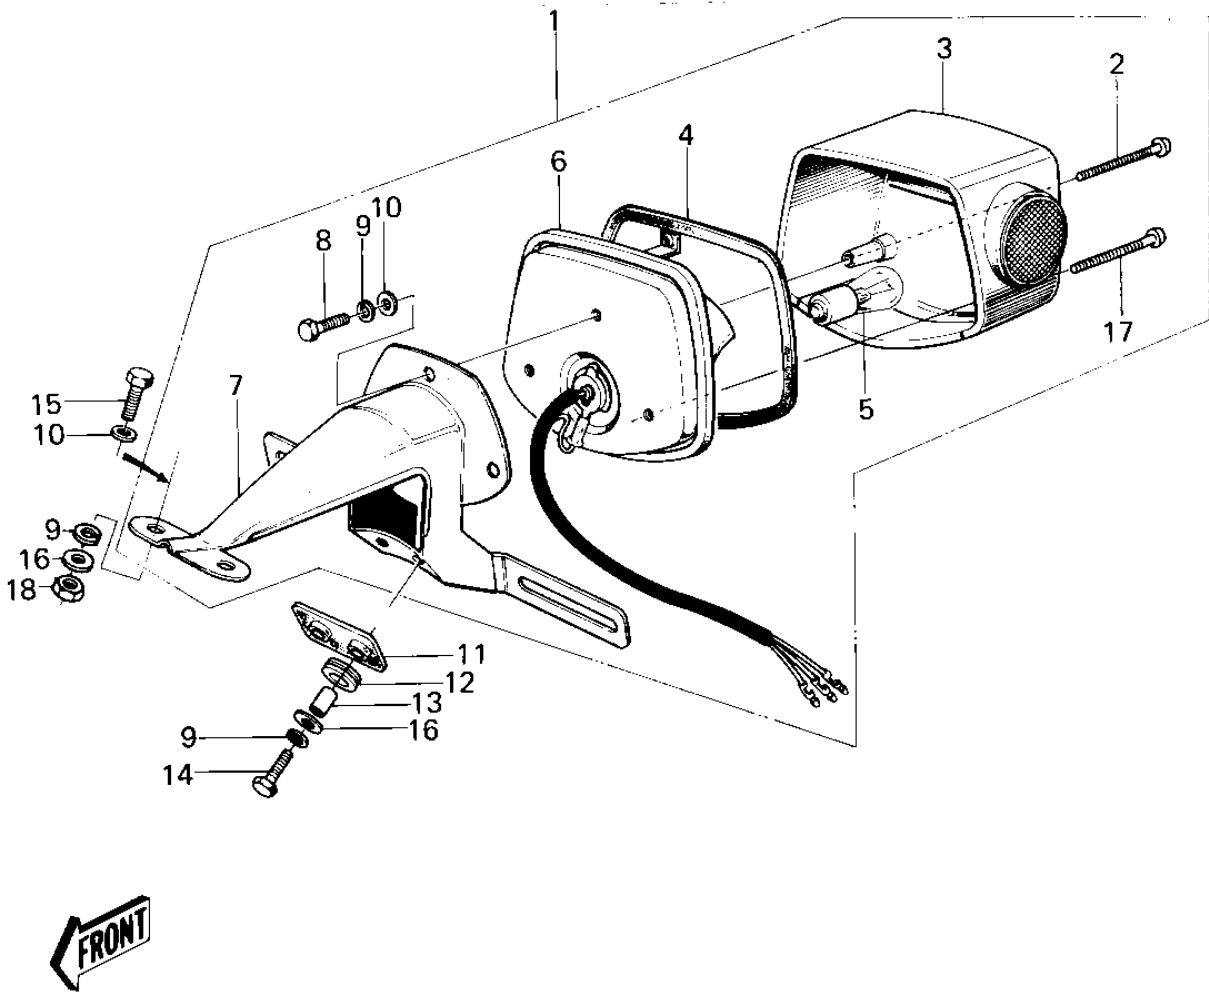

1976 KM100-A1 PARTS DIAGRAM

TAILLIGHT (KM100-A1-A4)

1976 KM100-A1 PARTS LIST

TAILLIGHT (KM100-A1~A4)

ITEM NAME	PART NUMBER	QUANTITY
LAMP ASSY, TAIL, BLACK (Ref # 1)	23024-060-10	1
SCREW (Ref # 2)	220R0455	1
LENS, TAIL LAMP (Ref # 3)	23026-028	1
GASKET, TAIL LAMP LENS (Ref # 4)	23028-019	1
BULB, 60-32/3CP (Ref # 5)	92069-074	1
CASE, TAIL LAMP (Ref # 6)	23027-037	1
BKT, LICENSE PLT, BLACK (Ref # 7)	23036-034-10	1
BOLT-UPSET 6X14 (Ref # 8)	112B0614	3
WASHER SPRING 6MM (Ref # 9)	461F0600	7
WASHER PLAIN 6MM (Ref # 10)	411B0600	2
DAMPER RUBBER, TL LAMP (Ref # 11)	35039-008	1
DAMPER RUBBER, RR FEND (Ref # 12)	92075-121	2
COLLAR, REAR FENDER (Ref # 13)	92027-162	2
BOLT-UPSET (Ref # 14)	112G0625	2
BOLT-UPSET (Ref # 15)	112G0630	2
WASHER 6.5X20X1.6T (Ref # 16)	92022-125	4
SCREW PAN HEAD 4X50 (Ref # 17)	220E0450	2
NUT 6MM (Ref # 18)	311B0600	2