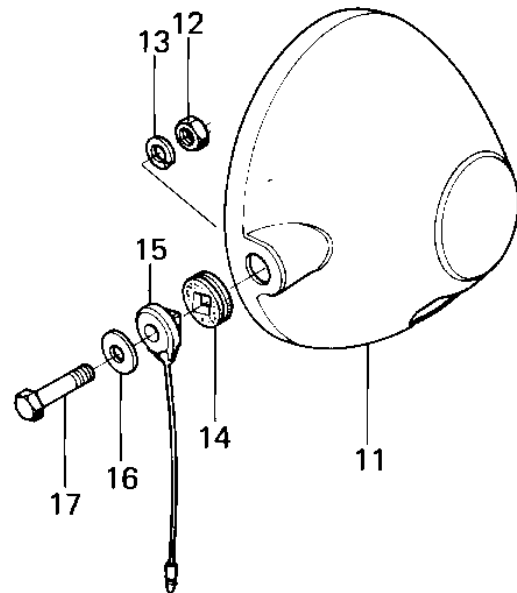

1978 KM100-A3 PARTS DIAGRAM

HEADLIGHT

1978 KM100-A3 PARTS LIST

HEADLIGHT

ITEM NAME	PART NUMBER	QUANTITY
LAMP UNIT,HEAD (Ref # 1)	23003-024	
LAMP UNIT,HEAD (Ref # 1)	23004-1030	
SCREW SET,LENS UNIT (Ref # 2)	23013-007	
RIM,HEAD LAMP (Ref # 3)	23006-042	
SCREW ASSY,FOCUS AJST (Ref # 4)	23013-5001	
SCREW,PAN HEAD,5X14 (Ref # 5)	23019-025	
RETAINER,SEALED BEAM (Ref # 6)	23072-002	
CLAMP,HEAD LAMP LENS (Ref # 7)	23009-015	
SEALED BEAM UNIT (Ref # 8)	23007-055	
SOCKET ASSY,HD LIGHT (Ref # 9)	23008-044	
SOCKET ASSY,HD LIGHT (Ref # 9)	23008-044	
COVER,HD LAMP SOCKET (Ref # 10)	23081-001	
BODY,HEAD LAMP,BLACK (Ref # 11)	23005-049-21	
NUT,10MM (Ref # 12)	314B1000	
WASHER SPRING 10MM (Ref # 13)	461F1000	
DAMPER RUBBER (Ref # 14)	23066-010	
COLLAR (Ref # 15)	23076-002	
WASHER-PLAIN,10MM (Ref # 16)	411D1000	
BOLT,HEX HEAD,10X30 (Ref # 17)	92007-041	
SCREW PAN HEAD 5X12 (Ref # 18)	220B0512	
WASHER SPRING 6MM (Ref # 19)	461F0600	
RIM,HEAD LAMP (Ref # 20)	23006-1004	
BOLT-SMALL,8X32 (Ref # 21)	114N0832	
NUT,8MM (Ref # 22)	311B0800	
WASHER PLAIN 8MM (Ref # 23)	411B0800	
WASHER,PLAIN,8MM (Ref # 24)	411D0800	
WASHER SPRING 8MM (Ref # 25)	461F0800	
COLLAR,HEAD LAMP (Ref # 26)	92027-1105	
DAMPER RUBBER,HD LAMP (Ref # 27)	92075-1077	

1978 KM100-A3 PARTS LIST

HEADLIGHT

ITEM NAME	PART NUMBER	QUANTITY
DAMPER RUBBER,HD LAMP (Ref # 28)	92075-1078	
BODY,HEAD LAMP,BLACK (Ref # 29)	23005-1007-6Z	
WASHER (Ref # 30)	23021-010	