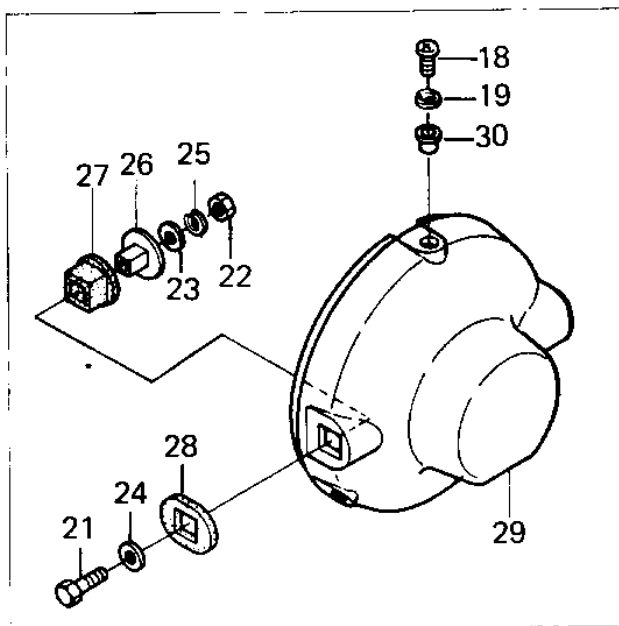

1978 KM100-A3 PARTS DIAGRAM

HEADLIGHT

1978 KM100-A3 PARTS LIST

HEADLIGHT

ITEM NAME	PART NUMBER	QUANTITY
LAMP UNIT,HEAD (Ref # 1)	23003-024	
LAMP UNIT,HEAD (Ref # 1)	23004-1030	
SCREW SET,LENS UNIT (Ref # 2)	23013-007	
RIM,HEAD LAMP (Ref # 3)	23006-042	
SCREW ASSY,FOCUS AJST (Ref # 4)	23013-5001	
SCREW,PAN HEAD,5X14 (Ref # 5)	23019-025	
RETAINER,SEALED BEAM (Ref # 6)	23072-002	
CLAMP,HEAD LAMP LENS (Ref # 7)	23009-015	
SEALED BEAM UNIT (Ref # 8)	23007-055	
SOCKET ASSY,HD LIGHT (Ref # 9)	23008-044	
SOCKET ASSY,HD LIGHT (Ref # 9)	23008-044	
COVER,HD LAMP SOCKET (Ref # 10)	23081-001	
BODY,HEAD LAMP,BLACK (Ref # 11)	23005-049-21	
NUT,10MM (Ref # 12)	314B1000	
WASHER SPRING 10MM (Ref # 13)	461F1000	
DAMPER RUBBER (Ref # 14)	23066-010	
COLLAR (Ref # 15)	23076-002	
WASHER-PLAIN,10MM (Ref # 16)	411D1000	
BOLT,HEX HEAD,10X30 (Ref # 17)	92007-041	
SCREW PAN HEAD 5X12 (Ref # 18)	220B0512	
WASHER SPRING 6MM (Ref # 19)	461F0600	
RIM,HEAD LAMP (Ref # 20)	23006-1004	
BOLT-SMALL,8X32 (Ref # 21)	114N0832	
NUT,8MM (Ref # 22)	311B0800	
WASHER PLAIN 8MM (Ref # 23)	411B0800	
WASHER,PLAIN,8MM (Ref # 24)	411D0800	
WASHER SPRING 8MM (Ref # 25)	461F0800	
COLLAR,HEAD LAMP (Ref # 26)	92027-1105	
DAMPER RUBBER,HD LAMP (Ref # 27)	92075-1077	

1978 KM100-A3 PARTS LIST

HEADLIGHT

ITEM NAME	PART NUMBER	QUANTITY
DAMPER RUBBER,HD LAMP (Ref # 28)	92075-1078	
BODY,HEAD LAMP,BLACK (Ref # 29)	23005-1007-6Z	
WASHER (Ref # 30)	23021-010	