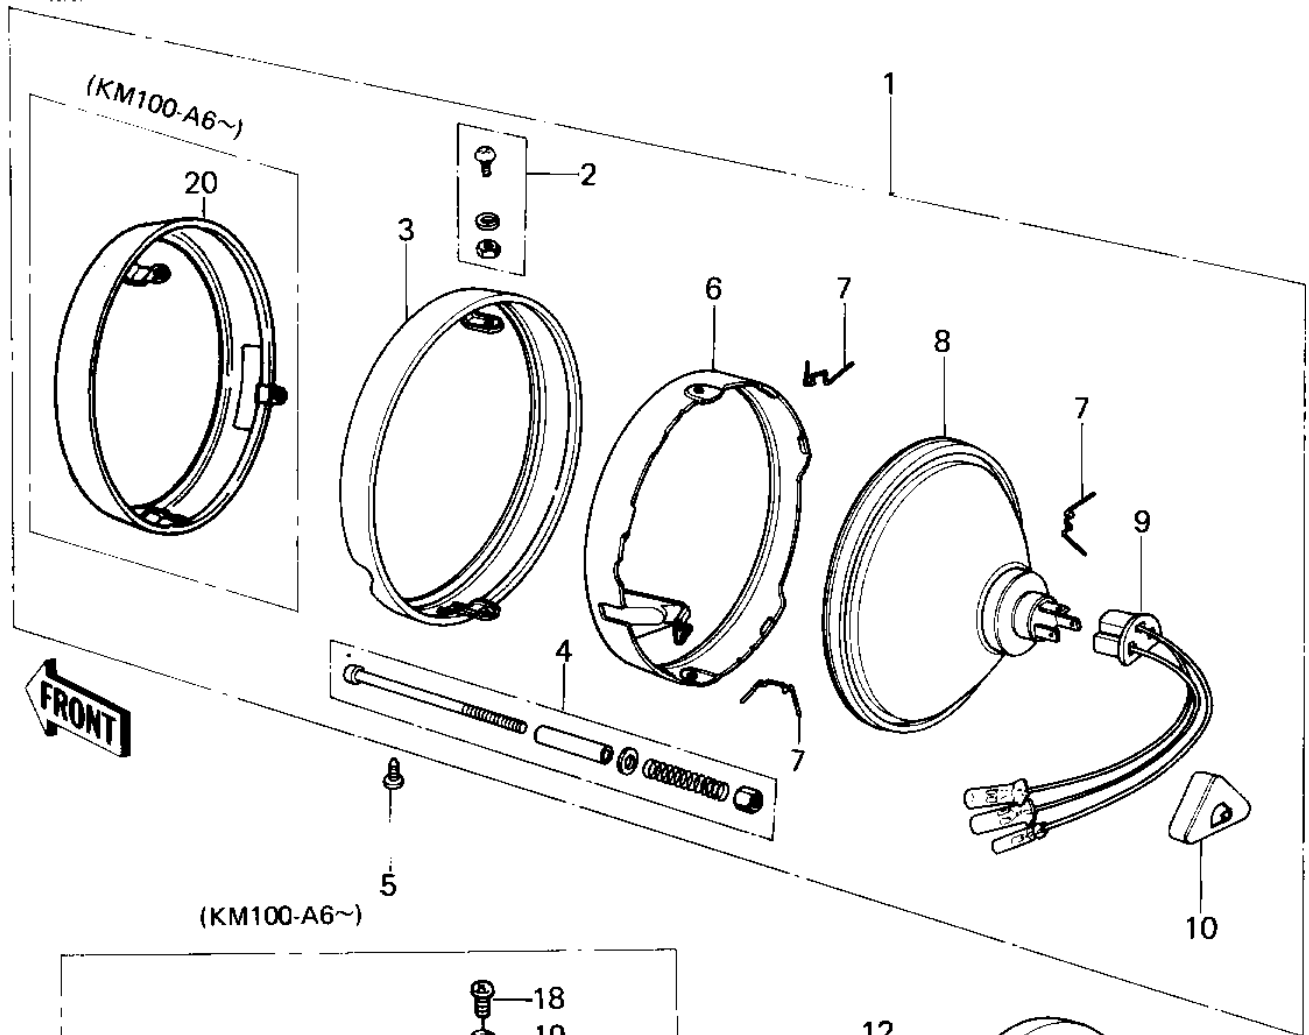

1978 KM100-A3 PARTS DIAGRAM

HEADLIGHT

1978 KM100-A3 PARTS LIST

HEADLIGHT

ITEM NAME	PART NUMBER	QUANTITY
LAMP UNIT,HEAD (Ref # 1)	23003-024	
LAMP UNIT,HEAD (Ref # 1)	23004-1030	
SCREW SET,LENS UNIT (Ref # 2)	23013-007	
RIM,HEAD LAMP (Ref # 3)	23006-042	
SCREW ASSY,FOCUS AJST (Ref # 4)	23013-5001	
SCREW,PAN HEAD,5X14 (Ref # 5)	23019-025	
RETAINER,SEALED BEAM (Ref # 6)	23072-002	
CLAMP,HEAD LAMP LENS (Ref # 7)	23009-015	
SEALED BEAM UNIT (Ref # 8)	23007-055	
SOCKET ASSY,HD LIGHT (Ref # 9)	23008-044	
SOCKET ASSY,HD LIGHT (Ref # 9)	23008-044	
COVER,HD LAMP SOCKET (Ref # 10)	23081-001	
BODY,HEAD LAMP,BLACK (Ref # 11)	23005-049-21	
NUT,10MM (Ref # 12)	314B1000	
WASHER SPRING 10MM (Ref # 13)	461F1000	
DAMPER RUBBER (Ref # 14)	23066-010	
COLLAR (Ref # 15)	23076-002	
WASHER-PLAIN,10MM (Ref # 16)	411D1000	
BOLT,HEX HEAD,10X30 (Ref # 17)	92007-041	
SCREW PAN HEAD 5X12 (Ref # 18)	220B0512	
WASHER SPRING 6MM (Ref # 19)	461F0600	
RIM,HEAD LAMP (Ref # 20)	23006-1004	
BOLT-SMALL,8X32 (Ref # 21)	114N0832	
NUT,8MM (Ref # 22)	311B0800	
WASHER PLAIN 8MM (Ref # 23)	411B0800	
WASHER,PLAIN,8MM (Ref # 24)	411D0800	
WASHER SPRING 8MM (Ref # 25)	461F0800	
COLLAR,HEAD LAMP (Ref # 26)	92027-1105	
DAMPER RUBBER,HD LAMP (Ref # 27)	92075-1077	

1978 KM100-A3 PARTS LIST

HEADLIGHT

ITEM NAME	PART NUMBER	QUANTITY
DAMPER RUBBER,HD LAMP (Ref # 28)	92075-1078	
BODY,HEAD LAMP,BLACK (Ref # 29)	23005-1007-6Z	
WASHER (Ref # 30)	23021-010	