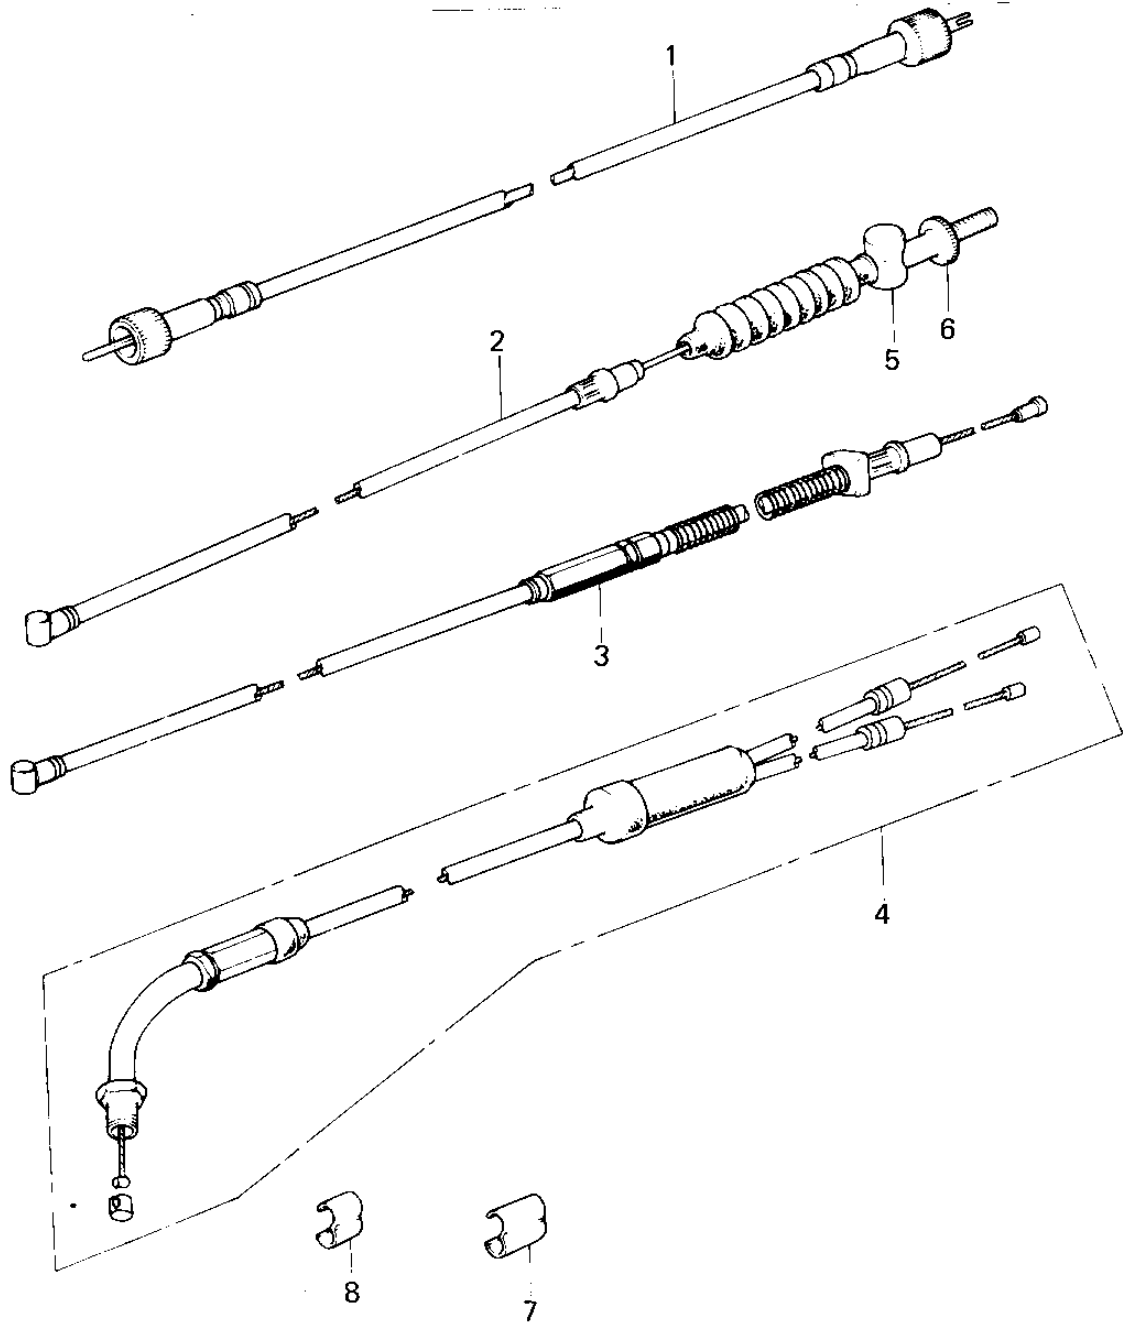

# 1978 KM100-A3 PARTS DIAGRAM

## CABLES

# 1978 KM100-A3 PARTS LIST

## CABLES

ITEM NAME	PART NUMBER	QUANTITY
CABLE,SPEEDOMETER (Ref # 1)	54001-054	
CABLE,SPEEDOMETER (Ref # 1)	54001-1022	
CABLE,FRONT BRAKE (Ref # 2)	54005-074	
CABLE,FRONT BRAKE (Ref # 2)	54005-1021	
CABLE, CLUTCH (Ref # 3)	54011-073	
CABLE,CONTROL (Ref # 4)	54012-109	
CABLE,THROTTLE (Ref # 4)	54012-1056	
JOINT-BRAKE ROD (Ref # 5)	92043-082	
NUT-BRAKE ROD ADJUST (Ref # 6)	92015-052	
CLAMP-CABLE (Ref # 7)	92037-069	
CLAMP-CABLE (Ref # 8)	92037-069	