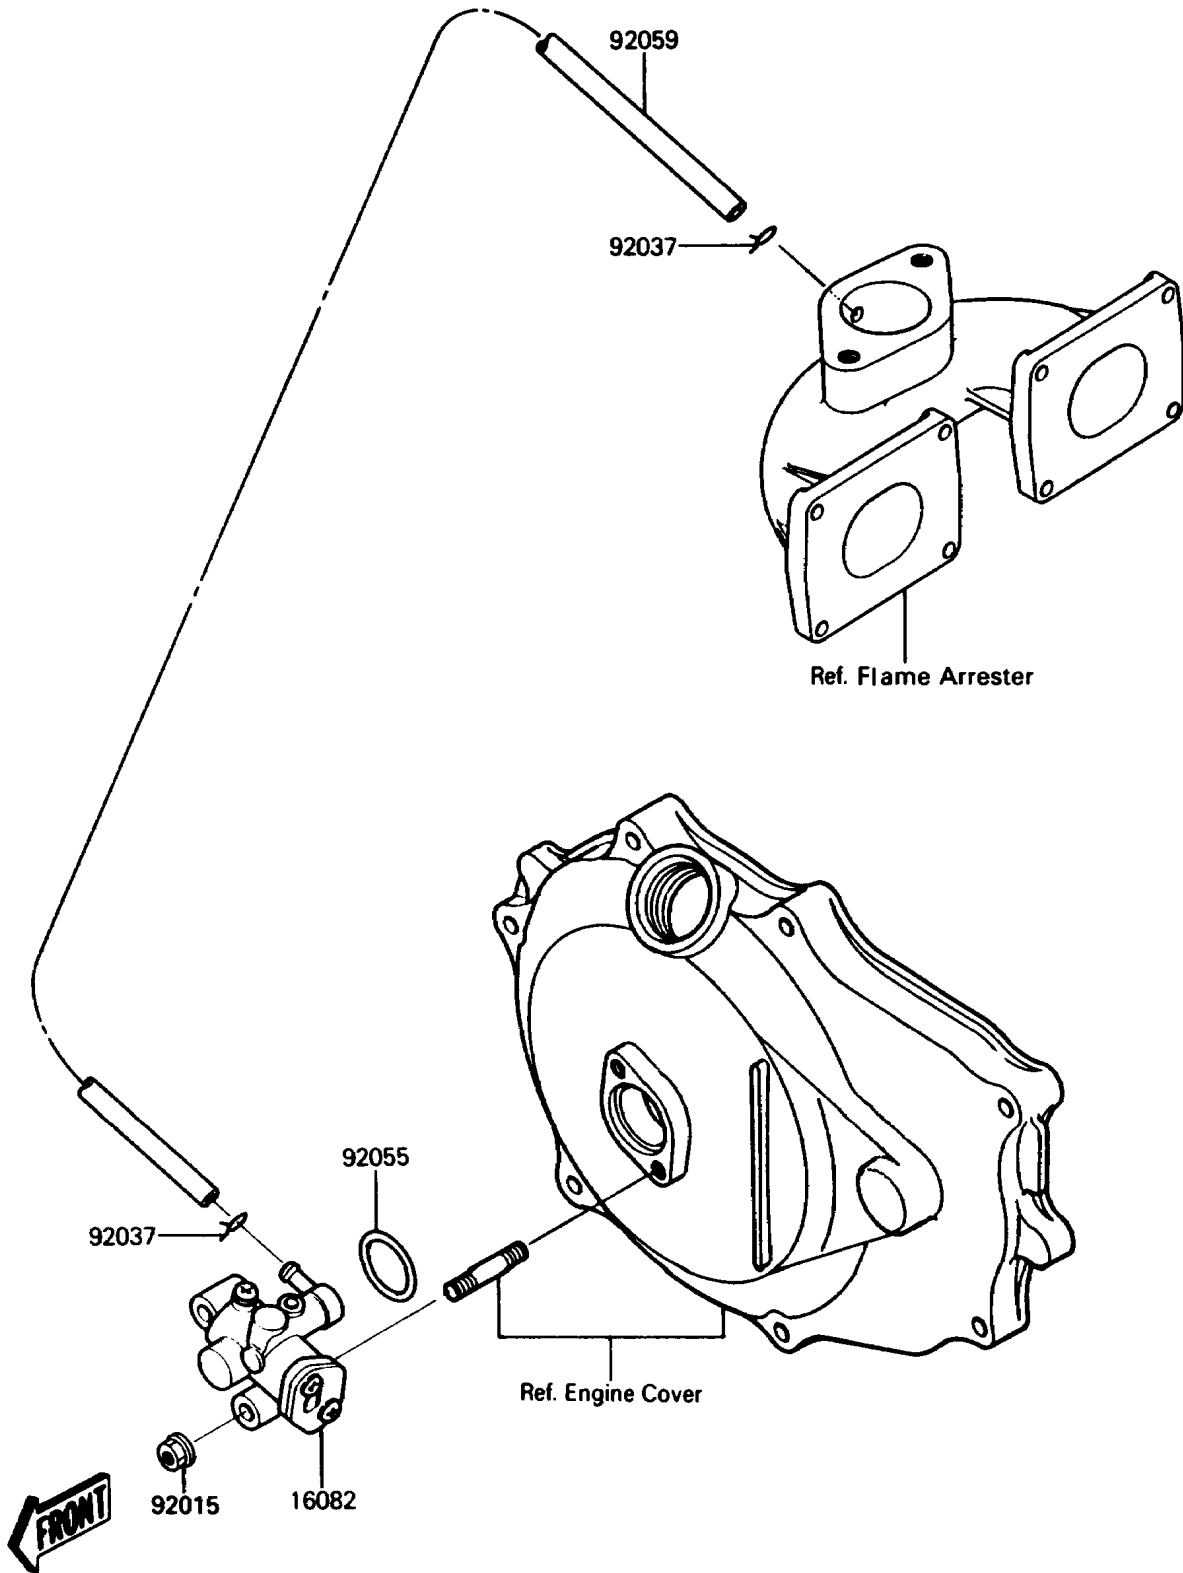

# 1988 650 SX PARTS DIAGRAM

Oil Pump

E1710-0078

# 1988 650 SX PARTS LIST

## Oil Pump

ITEM NAME	PART NUMBER	QUANTITY
PUMP-ASSY-OIL (Ref # 16082)	16082-3708	1
NUT,6MM (Ref # 92015)	92015-3767	2
CLAMP (Ref # 92037)	92037-3722	2
RING-O,19.5X1.5 (Ref # 92055)	92055-055	1
TUBE,3X6X380 (Ref # 92059)	92059-3755	1