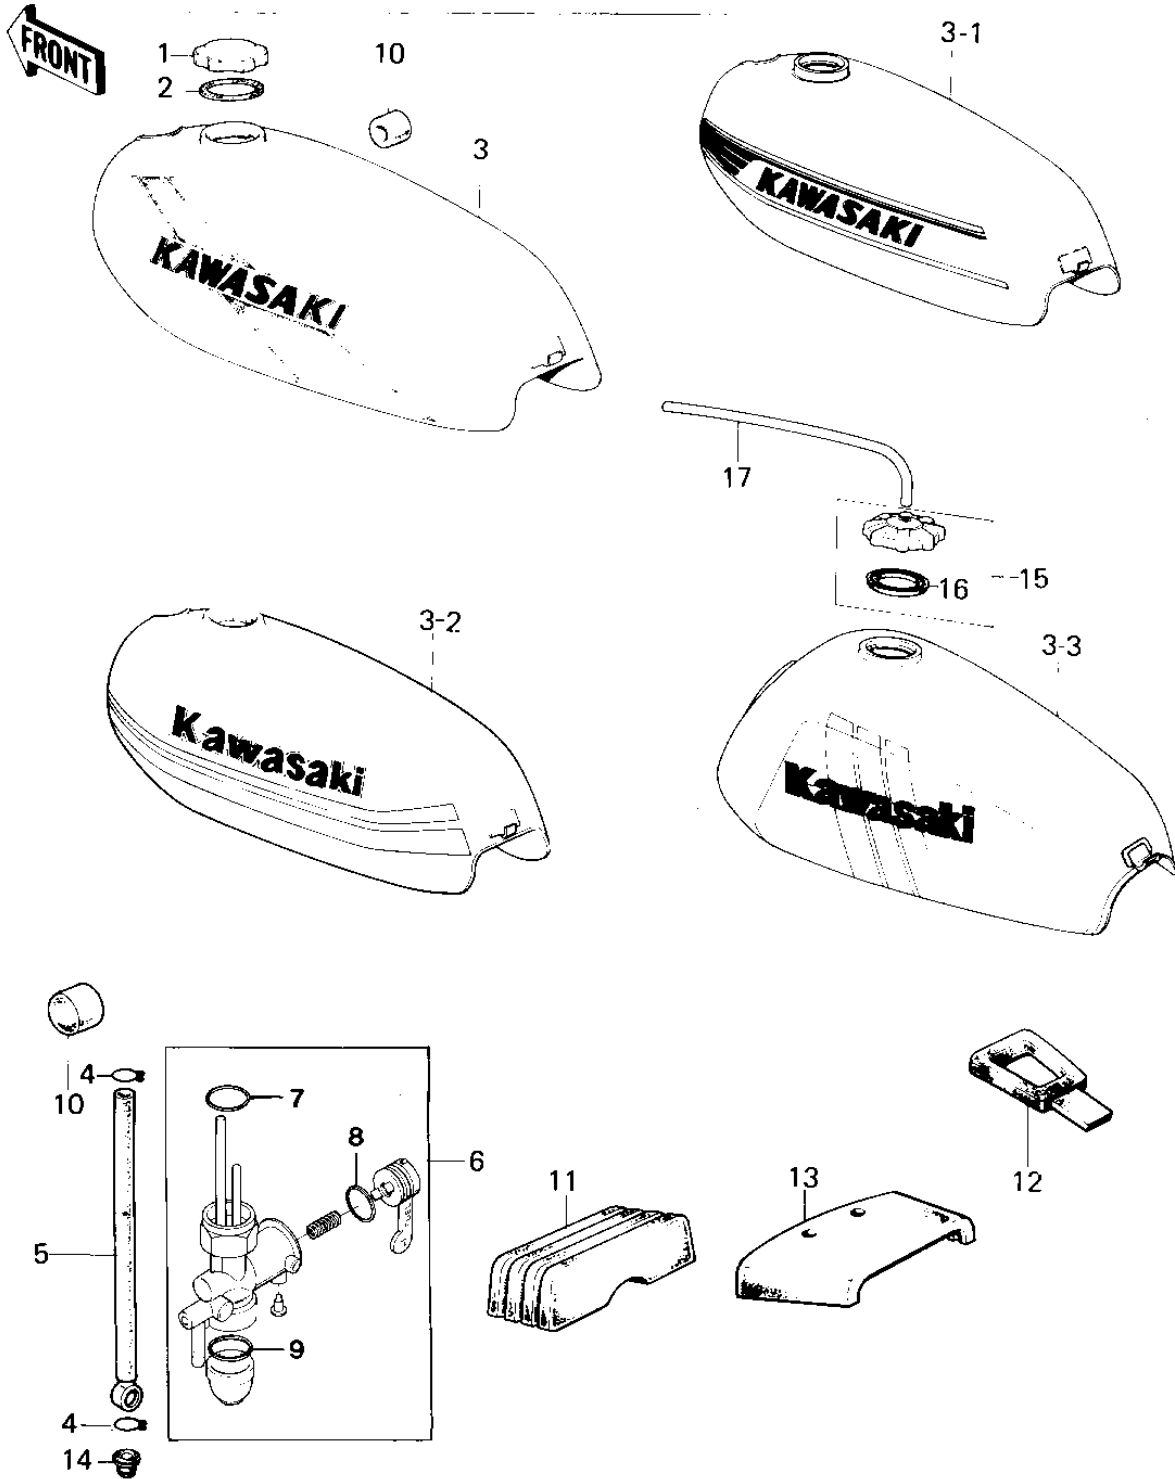

# 1980 KM100 PARTS DIAGRAM

## FUEL TANK

# 1980 KM100 PARTS LIST

## FUEL TANK

ITEM NAME	PART NUMBER	QUANTITY
CAP,FUEL TANK (Ref # 1)	51048-1013	1
GASKET,FUEL TANK CAP (Ref # 2)	51059-011	1
TANK-FUEL,C.GREEN (Ref # 3)	51001-088-3Z	1
TANK-FUEL,POPPY RED (Ref # 3)	51001-088-4P	1
TANK-FUEL, (Ref # 3-1)	51001-088-4M	1
TANK-FUEL,S.YELLOW (Ref # 3-2)	51001-088-7H	1
TANK-FUEL,S.YELLOW (Ref # 3-3)	51001-1031-7H	1
TANK-FUEL,F.RED (Ref # 3-3)	51001-1031-B1	1
TANK-FUEL,F.RED (Ref # 3-3)	51001-5090-B1	1
TANK-COMP-FUEL,S.B.YL (Canada) (Ref # 3-3)	51001-1031-E5	1
CLAMP FUEL PIPE (Ref # 4)	92037-010	2
PIPE-OIL (Ref # 5)	92059-072	1
TAP-ASSY,FUEL (Ref # 6)	51023-1123	1
GASKET,FUEL TAP JOINT (Ref # 7)	11009-1567	1
'O' RING FUEL COCK (Ref # 8)	92065-062	1
GASKET FUEL COCK CUP (Ref # 9)	51037-008	1
DAMPER RUBBER (Ref # 10)	92075-044	2
DAMPER RUBBER,FL TANK (Ref # 11)	92075-195	1
BAND-FUEL TANK (Ref # 12)	92072-036	1
DAMPER RUBBER,FL TANK (Ref # 13)	92075-230	1
GROMMET PIPE (Ref # 14)	92071-038	1
CAP ASSY,TANK,FUEL (Ref # 15)	51048-1004	1
GASKET,FUEL TANK CAP (Ref # 16)	51059-006	1
TUBE-RUBBER 5X400 (Ref # 17)	702A05400	1