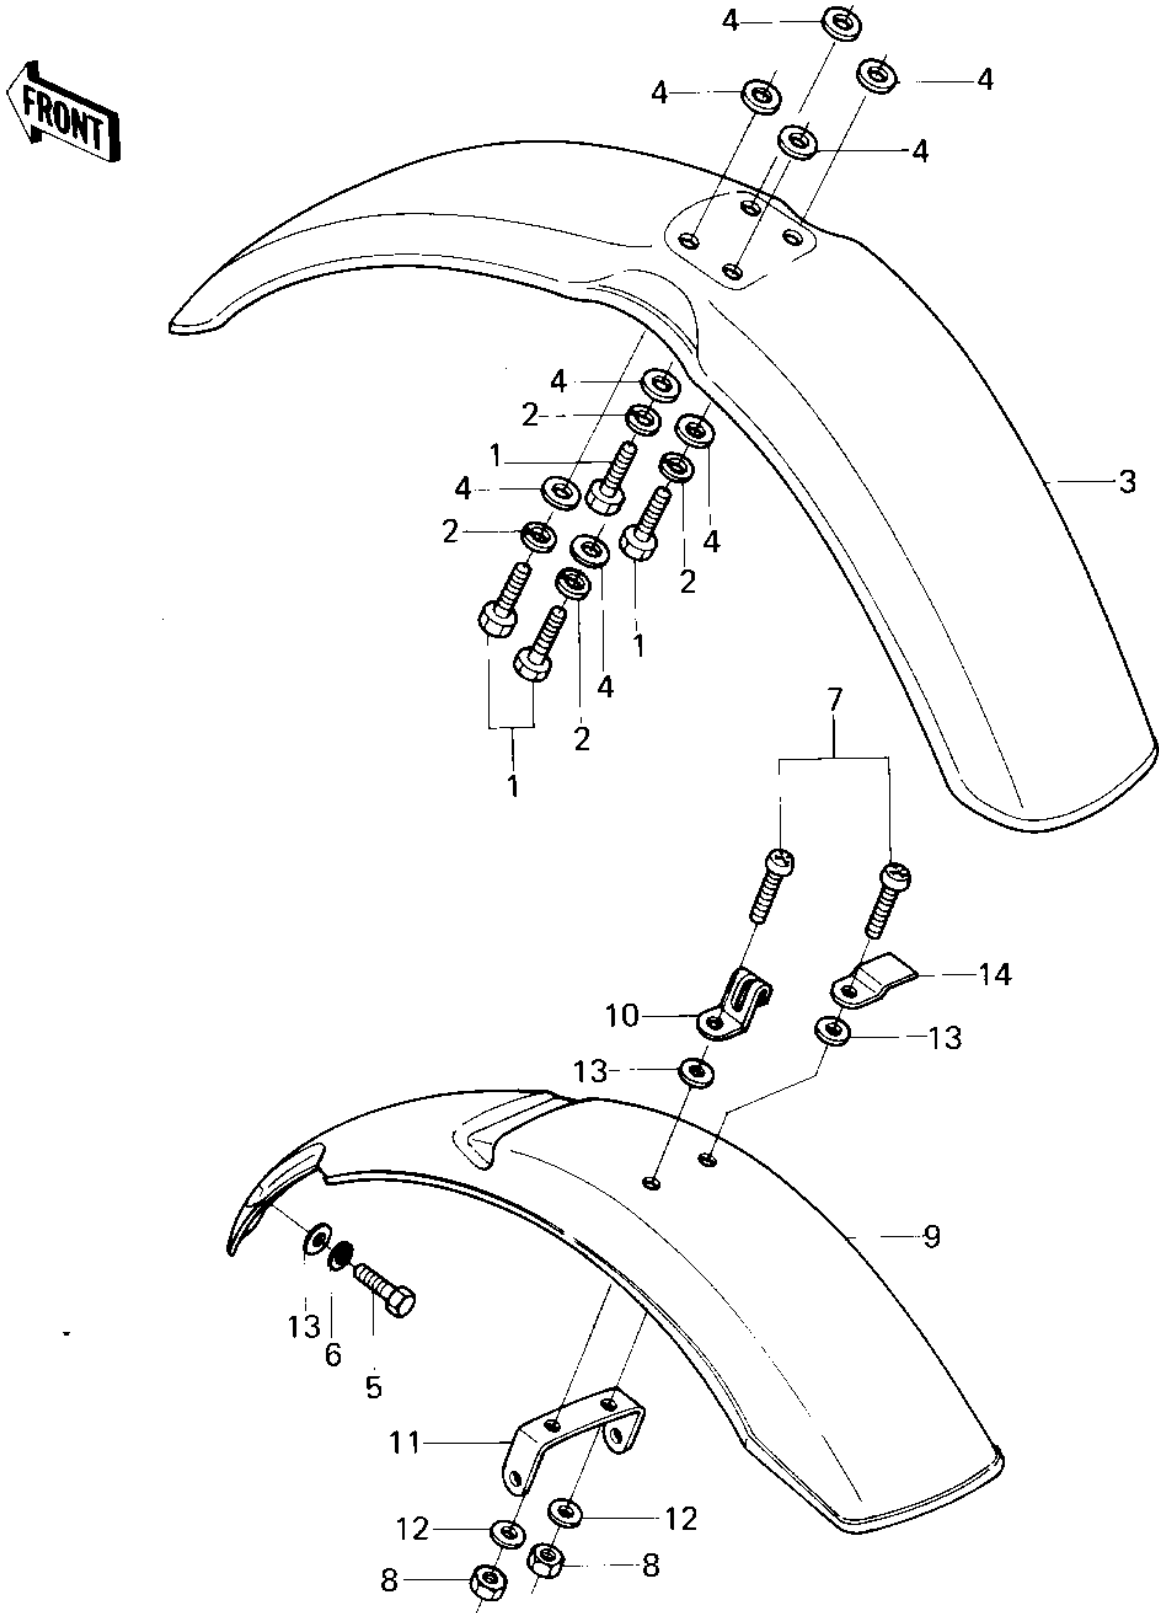

1981 KM100 PARTS DIAGRAM

FENDERS (KM100-A6/A7)

1981 KM100 PARTS LIST

FENDERS (KM100-A6/A7)

ITEM NAME	PART NUMBER	QUANTITY
BOLT-UPSET (Ref # 1)	112G0618	4
WASHER SPRING 6MM (Ref # 2)	461F0600	4
FENDER-FR,S.YELLOW (Ref # 3)	35004-1043-6R	1
FENDER-FR,F.RED (Ref # 3)	35004-1043-6L	1
FENDER-FR,F.RED (Ref # 3)	35004-1043-6L	1
FENDER-FR,S.B.YELLOW (Ref # 3)	35004-1043-6G	1
WASHER 6.5X20X1.6T (Ref # 4)	92022-125	8
BOLT-UPSET 6X14 (Ref # 5)	112B0614	1
WASHER SPRING 6MM (Ref # 6)	461F0600	1
SCREW PAN HEAD 6X16 (Ref # 7)	220B0616	2
NUT 6MM (Ref # 8)	311B0600	2
FENDER-RR,S.YELLOW (Ref # 9)	35022-1044-6R	1
FENDER-RR,F.RED (Ref # 9)	35022-1044-6L	1
FENDER-RR,F.RED (Ref # 9)	35022-1044-6L	1
UNAVAILABLE IN PRICE BOOK (Ref # 9)	35002-1044-6G	1
CLIP WIRING HARNESS (Ref # 10)	35024-002	1
BRACKET,REAR FENDER (Ref # 11)	35025-025	1
WASHER PLAIN 6MM (Ref # 12)	410B0600	2
WASHER 6.5X20X1.6T (Ref # 13)	92022-125	3
CLAMP CABLE (Ref # 14)	92037-020	1