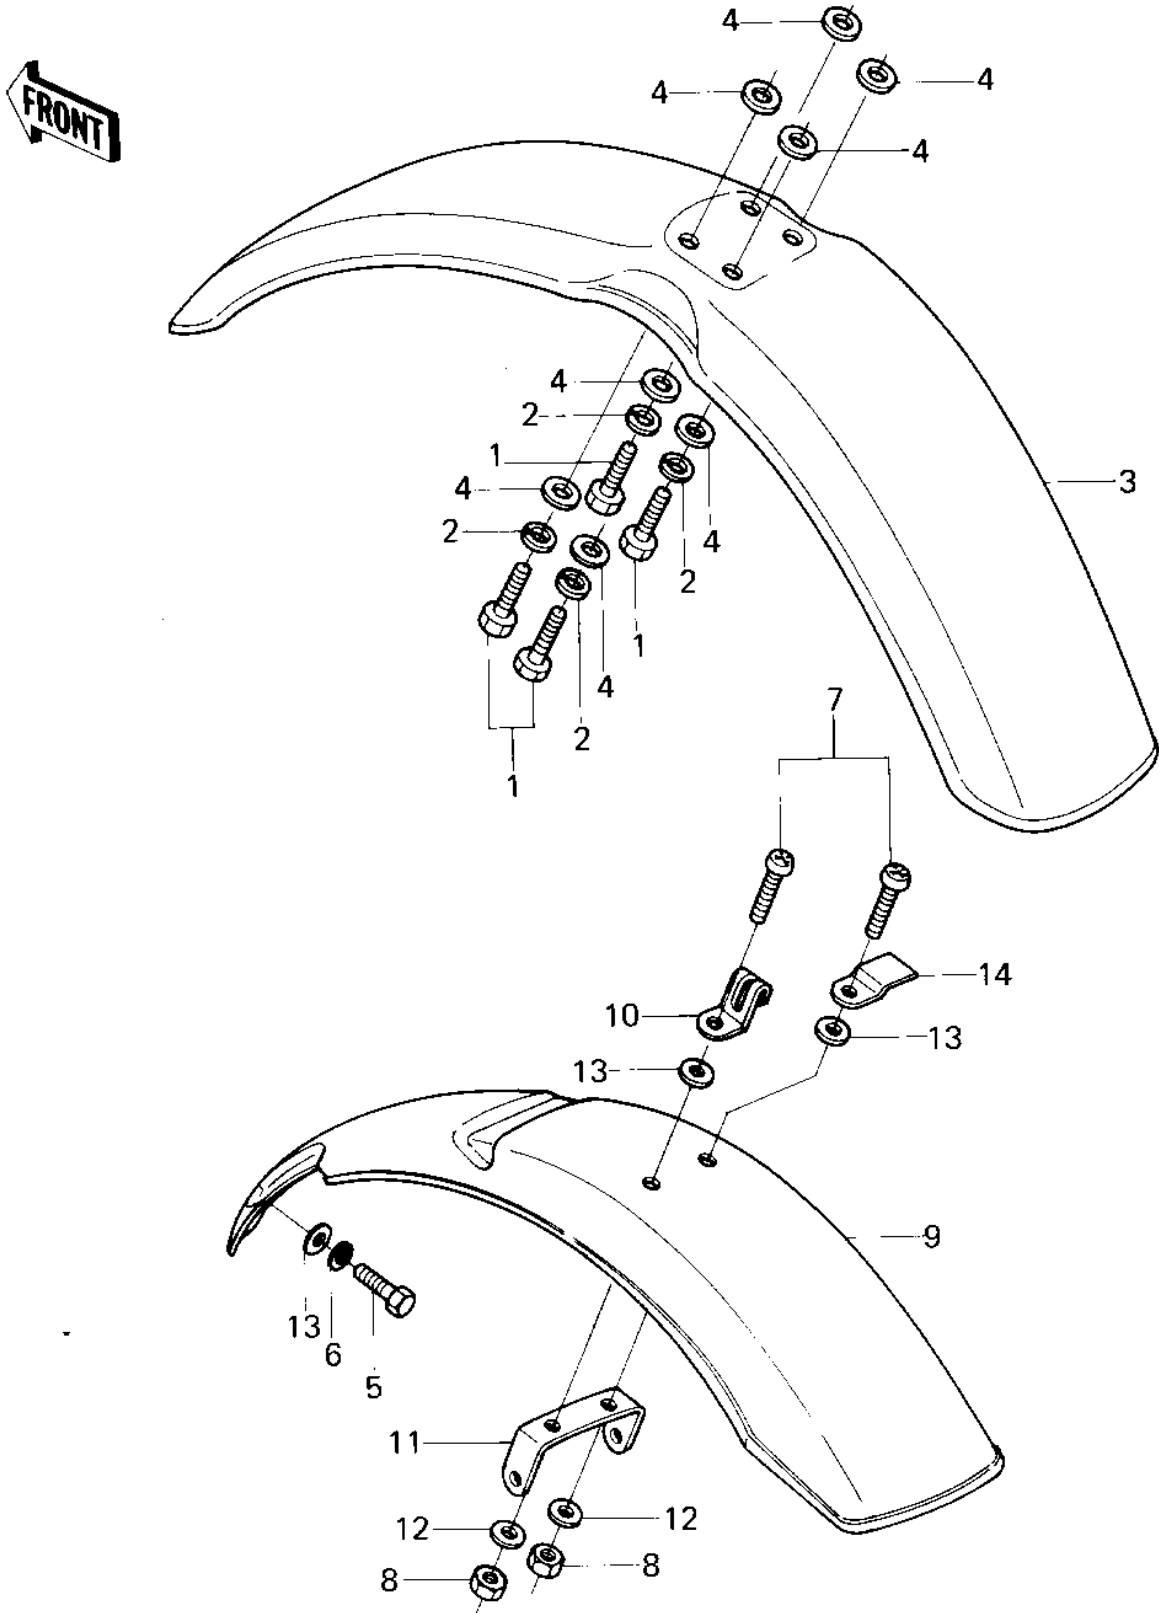

# 1978 KM100-A3 PARTS DIAGRAM

FENDERS (KM100-A6/A7)

## 1978 KM100-A3 PARTS LIST

### FENDERS (KM100-A6/A7)

ITEM NAME	PART NUMBER	QUANTITY
BOLT-UPSET (Ref # 1)	112G0618	
WASHER SPRING 6MM (Ref # 2)	461F0600	
FENDER-FR,S.YELLOW (Ref # 3)	35004-1043-6R	
FENDER-FR,F.RED (Ref # 3)	35004-1043-6L	
FENDER-FR,F.RED (Ref # 3)	35004-1043-6L	
FENDER-FR,S.B.YELLOW (Ref # 3)	35004-1043-6G	
WASHER 6.5X20X1.6T (Ref # 4)	92022-125	
BOLT-UPSET 6X14 (Ref # 5)	112B0614	
WASHER SPRING 6MM (Ref # 6)	461F0600	
SCREW PAN HEAD 6X16 (Ref # 7)	220B0616	
NUT 6MM (Ref # 8)	311B0600	
FENDER-RR,S.YELLOW (Ref # 9)	35022-1044-6R	
FENDER-RR,F.RED (Ref # 9)	35022-1044-6L	
FENDER-RR,F.RED (Ref # 9)	35022-1044-6L	
UNAVAILABLE IN PRICE BOOK (Ref # 9)	35002-1044-6G	
CLIP WIRING HARNESS (Ref # 10)	35024-002	
BRACKET,REAR FENDER (Ref # 11)	35025-025	
WASHER PLAIN 6MM (Ref # 12)	410B0600	
WASHER 6.5X20X1.6T (Ref # 13)	92022-125	
CLAMP CABLE (Ref # 14)	92037-020	