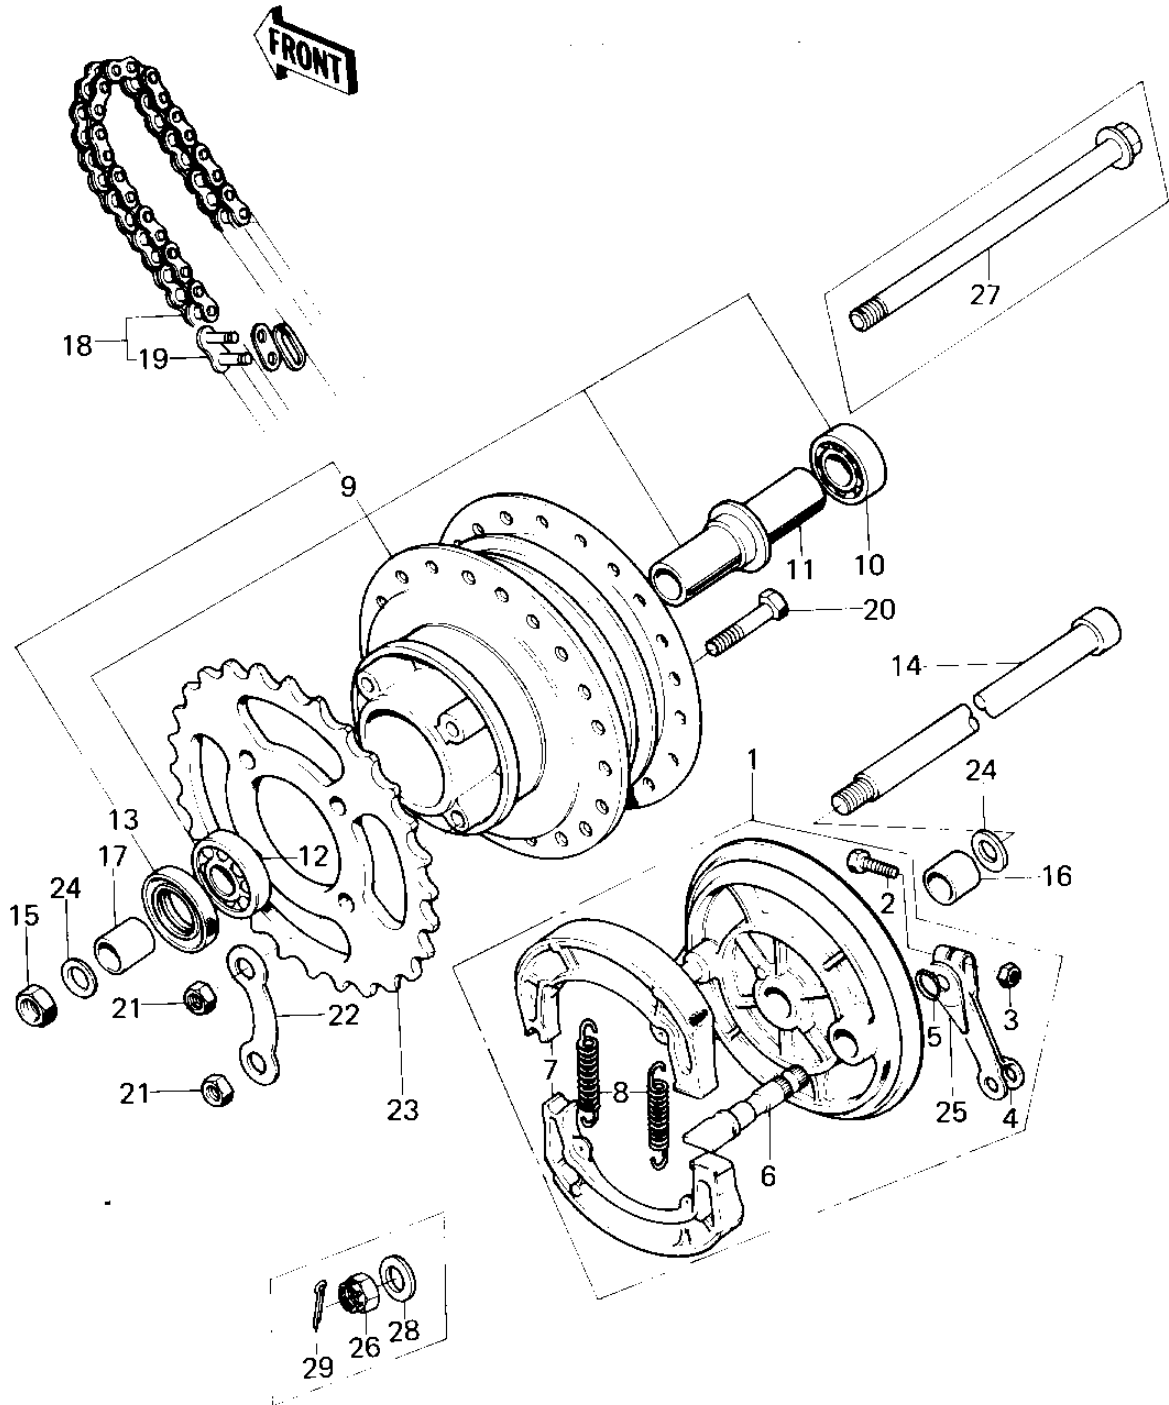

# 1978 KM100-A3 PARTS DIAGRAM

REAR HUB/BRAKE/CHAIN

# 1978 KM100-A3 PARTS LIST

## REAR HUB/BRAKE/CHAIN

ITEM NAME	PART NUMBER	QUANTITY
PANEL-ASY,RR BRK,BUFF (Ref # 1)	42006-063-80	
BOLT-UPSET (Ref # 2)	112G0630	
NUT,6MM (Ref # 3)	41072-007	
LEVER,REAR BRAKE PANL (Ref # 4)	42029-027	
"0" RING,11MM (Ref # 5)	92055-004	
CAM SHAFT,REAR BRAKE (Ref # 6)	42026-018	
SHOE-BRAKE (Ref # 7)	41048-1085	
SPRING,BRAKE SHOE (Ref # 8)	92081-1766	
DRUM-ASSY,RR BRK,BUFF (Ref # 9)	41034-1002-80	
DRUM-ASSY,RR BRK,BUFF (Ref # 9)	41034-1002-80	
BEARING BALL #6301Z (Ref # 10)	601B6301Z	
SPACER RR HUB BEARING (Ref # 11)	42010-003	
BEARING BALL #6301 (Ref # 12)	601B6301	
OIL SEAL RR BRK DRUM (Ref # 13)	92052-001	
AXLE,12X206 (Ref # 14)	41068-1091	
NUT-HEX-FINE (Ref # 15)	314B1200	
COLLAR-REAR HUB R.H (Ref # 16)	42032-002	
COLLAR,REAR AXLE (Ref # 17)	42032-044	
CHAIN,DRIVE,EK428 96L (Ref # 18)	92057-1089	
JOINT-CHAIN (Ref # 19)	92058-1014	
BOLT REAR SPROCKET (Ref # 20)	92001-021	
NUT,8MM (Ref # 21)	311B0800	
WASHER RR SPRCKT LOCK (Ref # 22)	92088-003	
REAR SPROCKET 36T (Ref # 23)	42041-022	
REAR SPROCKET 34T (Ref # 23)	42041-019	
WASHER PLAIN 12MM (Ref # 24)	411B1200	
INDICATOR,BKSHOE (Ref # 25)	41085-003	
NUT CASTLE 12MM (Ref # 26)	321B1200	
AXLE,12X206 (Ref # 27)	41068-1091	