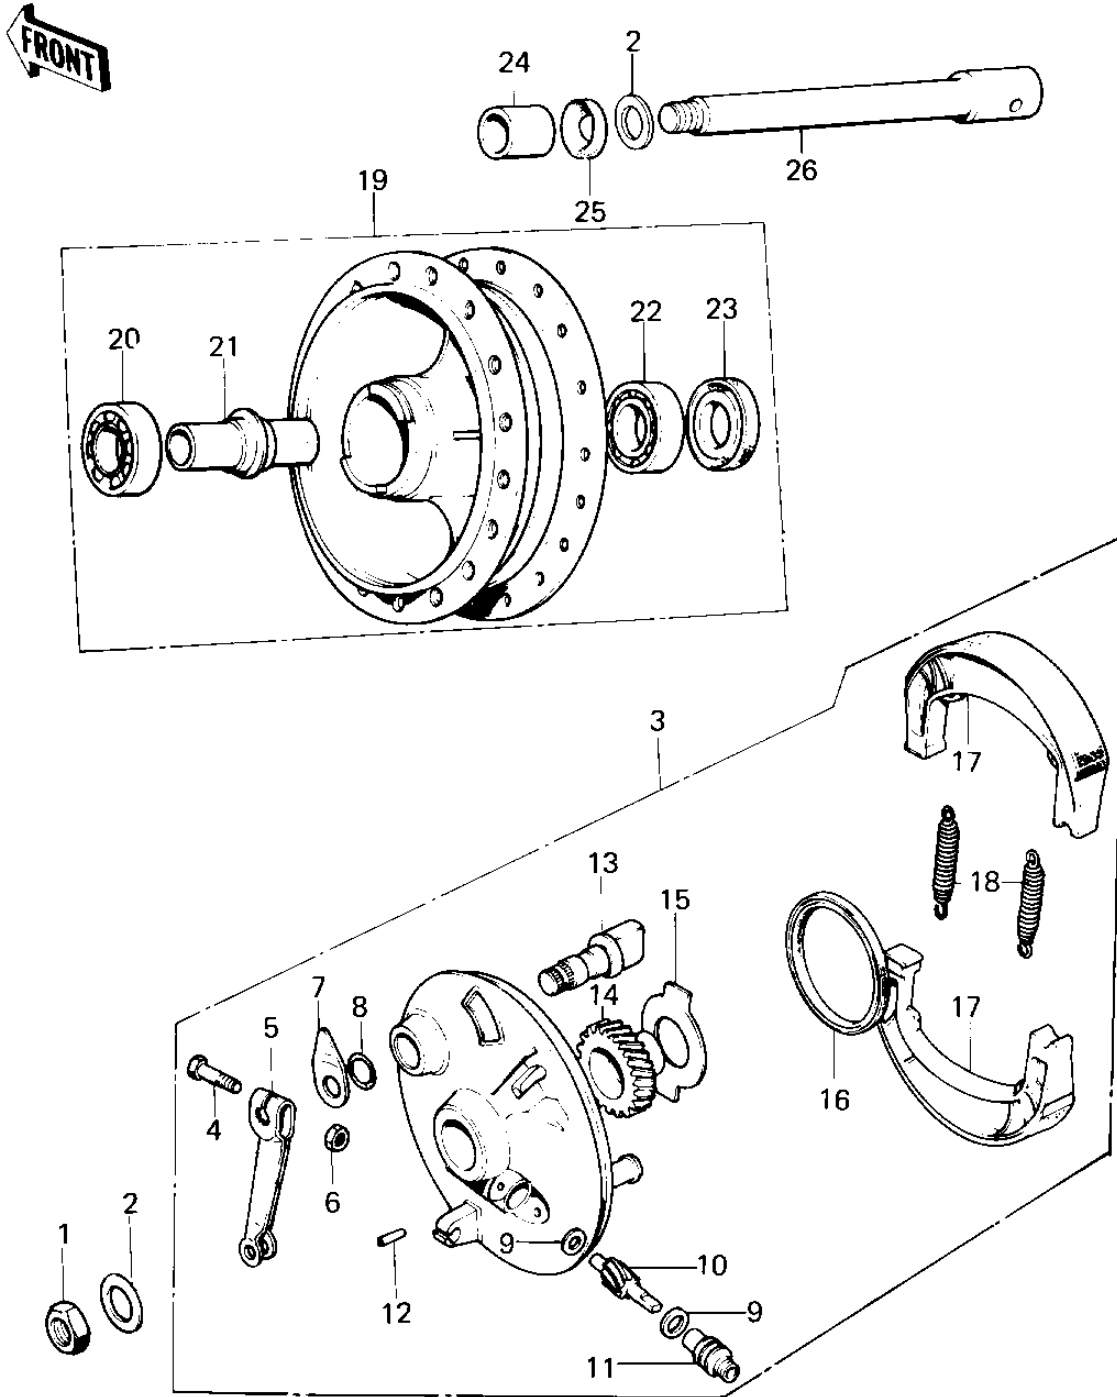

# 1978 KM100-A3 PARTS DIAGRAM

FRONT HUB/BRAKE

# 1978 KM100-A3 PARTS LIST

## FRONT HUB/BRAKE

ITEM NAME	PART NUMBER	QUANTITY
NUT 10MM (Ref # 1)	42045-005	
WASHER PLAIN 10MM (Ref # 2)	411B1000	
PANEL-ASY,FR BRK (Ref # 3)	41035-1027	
PANEL-ASY,FR BRK (Ref # 3)	41035-1027	
BOLT-UPSET (Ref # 4)	112G0630	
LEVER FRONT BRAKE CAM (Ref # 5)	41053-005	
NUT,6MM (Ref # 6)	41072-007	
INDICATOR,FR BK SHOE (Ref # 7)	41085-013	
"O" RING,11MM (Ref # 8)	92055-004	
WASHER THRST SPD PINI (Ref # 9)	41063-001	
PINION-SPEEDOMETER (Ref # 10)	41060-014	
BUSH,SPEEDMETER CABLE (Ref # 11)	41062-005	
PIN,SPRING (Ref # 12)	41082-001	
CAM SHAFT-FRONT BRAKE (Ref # 13)	41050-018	
GEAR,SPEEDOMETER (Ref # 14)	41060-1026	
GEAR,SPEEDOMETER (Ref # 14)	41060-1026	
RECEIVER,SPEED GEAR (Ref # 15)	41064-010	
OIL SEAL BRAKE PANEL (Ref # 16)	92050-002	
SHOE-BRAKE (Ref # 17)	41048-1085	
SPRING,BRAKE SHOE (Ref # 18)	92081-1766	
DRUM-ASSY,FR BRK (Ref # 19)	41034-1040	
BEARING BALL #6300Z (Ref # 20)	601B6300Z	
SPACER FRONT HUB (Ref # 21)	41039-002	
BEARING BALL #6200 (Ref # 22)	601B6200	
OIL SEAL,TC17317 (Ref # 23)	92050-063	
COLLAR,FRONT AXLE (Ref # 24)	41069-026	
DUST SHIELD FRNT DRUM (Ref # 25)	41042-002	
AXLE-FRONT (Ref # 26)	41068-039	