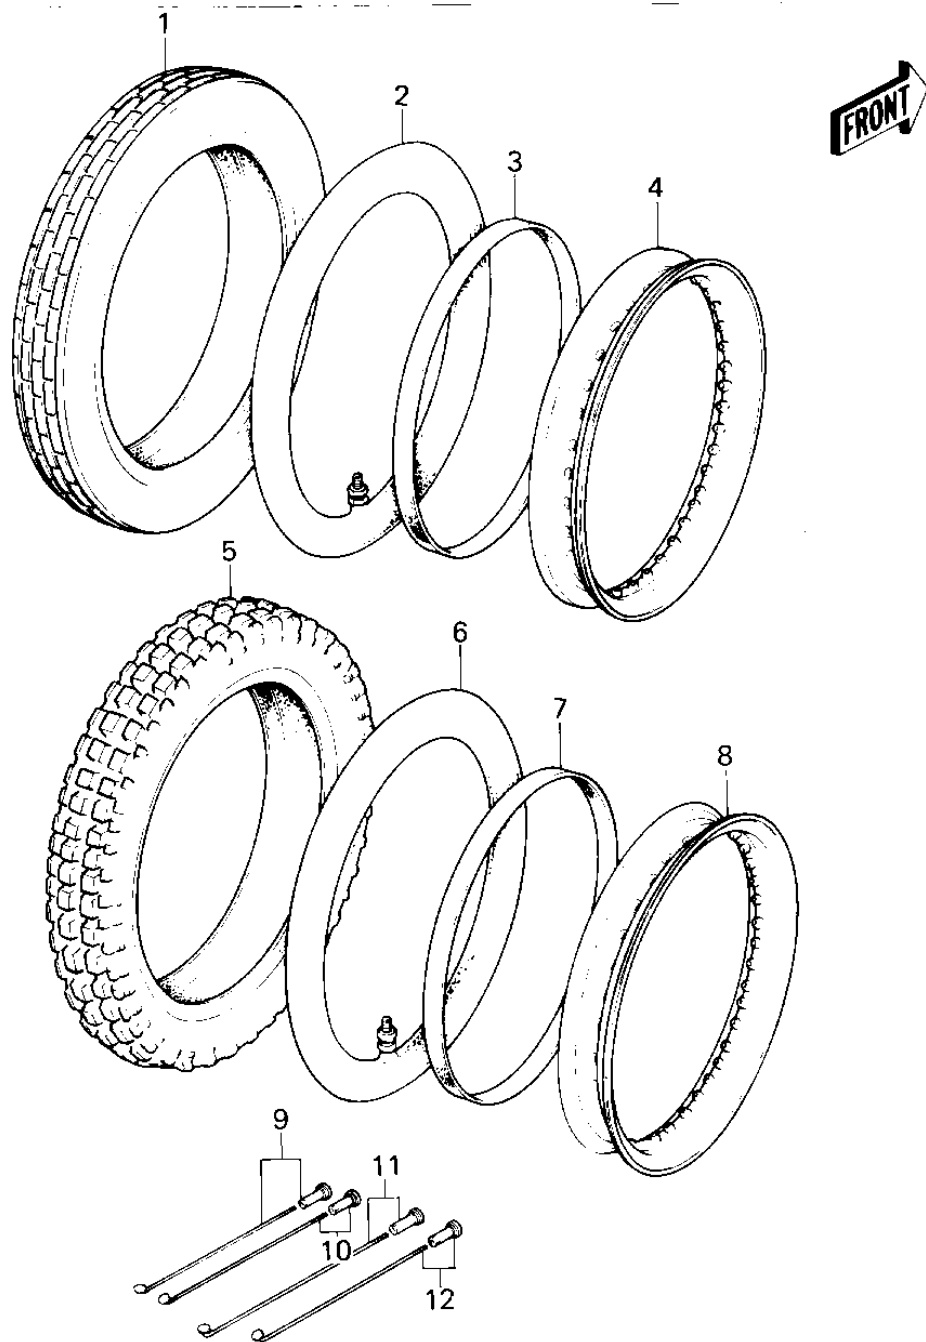

1978 KM100-A3 PARTS DIAGRAM

WHEELS/TIRES

1978 KM100-A3 PARTS LIST

WHEELS/TIRES

ITEM NAME	PART NUMBER	QUANTITY
TIRE,2.50-16,NT-102A (Ref # 1)	41019-036	
TIRE 250-16 NT108A F (Ref # 1)	41002-1099	
TUBE 225/250-16 (Ref # 2)	41022-041	
BAND,RIM,FRONT (Ref # 3)	41023-024	
RIM,1.40X16W (Ref # 4)	41025-069	
TIRE 300-14 NT108A R (Ref # 5)	41002-1100	
TIRE 300-14 NT108A R (Ref # 5)	41002-1100	
TUBE 275/410/425-14 (Ref # 6)	41022-042	
BAND,RIM,4.10-14 (Ref # 7)	41023-1025	
RIM,1.60X14W (Ref # 8)	41025-070	
SPOKE-ASY,FR INNER (Ref # 9)	41027-065	
SPOKE-ASY FR OUTER (Ref # 10)	41028-065	
SPOKE-ASY,RR INNER (Ref # 11)	41027-066	
SPOKE-ASY RR OUTER (Ref # 12)	41028-066	