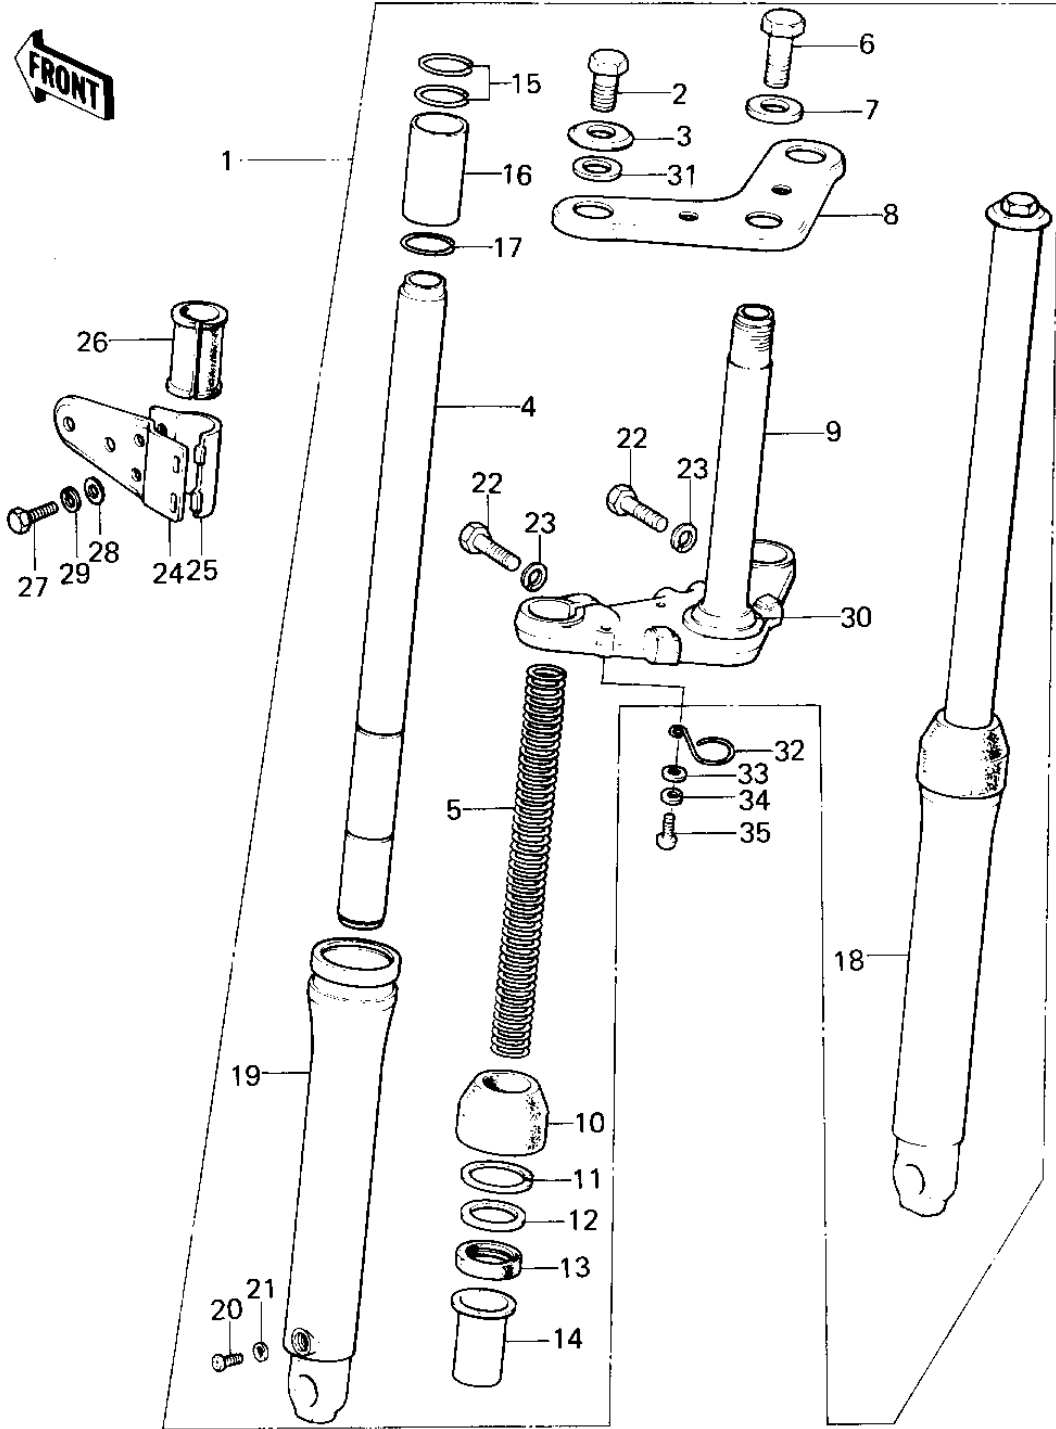

# 1978 KM100-A3 PARTS DIAGRAM

# 1978 KM100-A3 PARTS LIST

## FRONT FORK

ITEM NAME	PART NUMBER	QUANTITY
FORK-FRONT (Ref # 1)	44001-161	
FORK-FRONT (Ref # 1)	44001-1419	
BOLT (Ref # 2)	92001-1742	
WASHER (Ref # 3)	92022-1381	
TUBE,FORK INNER (Ref # 4)	44013-051	
TUBE,FORK INNER (Ref # 4)	44013-1034	
SPRING,FORK (Ref # 5)	44026-055	
SPRING,FORK INNER (Ref # 5)	44026-1050	
BOLT-UPSET,10X30 (Ref # 6)	112G1030	
WASHER (Ref # 7)	92022-1381	
HEAD,STEERING (Ref # 8)	44039-056	
HEAD,STEERING STEM (Ref # 8)	44039-1025	
STEM,STEERING (Ref # 9)	44037-069	
STEM,STEERING (Ref # 9)	44037-1034	
DUST SHIELD,FORK (Ref # 10)	44010-024	
CIRCLIP,40MM (Ref # 11)	44044-016	
WASHER,FORK OUTER TUB (Ref # 12)	44043-054	
SEAL-OIL,OUTER TUBE (Ref # 13)	92049-1075	
GUIDE,FORK INNER TUBE (Ref # 14)	44015-016	
RING,INNER TUBE GUIDE (Ref # 15)	44020-003	
PISTON,FORK (Ref # 16)	44018-007	
CIRCLIP,FORK PISTON (Ref # 17)	44044-017	
TUBE,RH,FORK OUTER (Ref # 18)	44006-050	
TUBE,LH,FORK OUTER (Ref # 19)	44005-052	
SCREW PAN HEAD 4X6 (Ref # 20)	220B0406	
GASKET,FORK DRAIN PLG (Ref # 21)	44045-046	
BOLT,HEX HEAD 10X35 (Ref # 22)	92001-1252	
WASHER SPRING 10MM (Ref # 23)	461F1000	
BRACKET,HEAD LAMP (Ref # 24)	23064-025	

### FRONT FORK

ITEM NAME	PART NUMBER	QUANTITY
BRACKET,HEAD LAMP (Ref # 24)	11034-1665	
BRACKET,HEAD LAMP (Ref # 25)	23064-026	
DAMPER RUBBER,HD LAMP (Ref # 26)	92075-210	
BOLT (Ref # 27)	92007-048	
BOLT-UPSET (Ref # 27)	112G0630	
WASHER-PLAIN,6MM (Ref # 28)	411D0600	
WASHER SPRING 6MM (Ref # 29)	461F0600	
CONE LOWER BEARING (Ref # 30)	92047-004	
GASKET,FORK TOP BOLT (Ref # 31)	44045-053	
CLAMP-CABLE (Ref # 32)	92037-046	
WASHER PLAIN 6MM (Ref # 33)	410B0600	
WASHER SPRING 6MM (Ref # 34)	461F0600	
BOLT-UPSET,6X12 (Ref # 35)	112G0612	