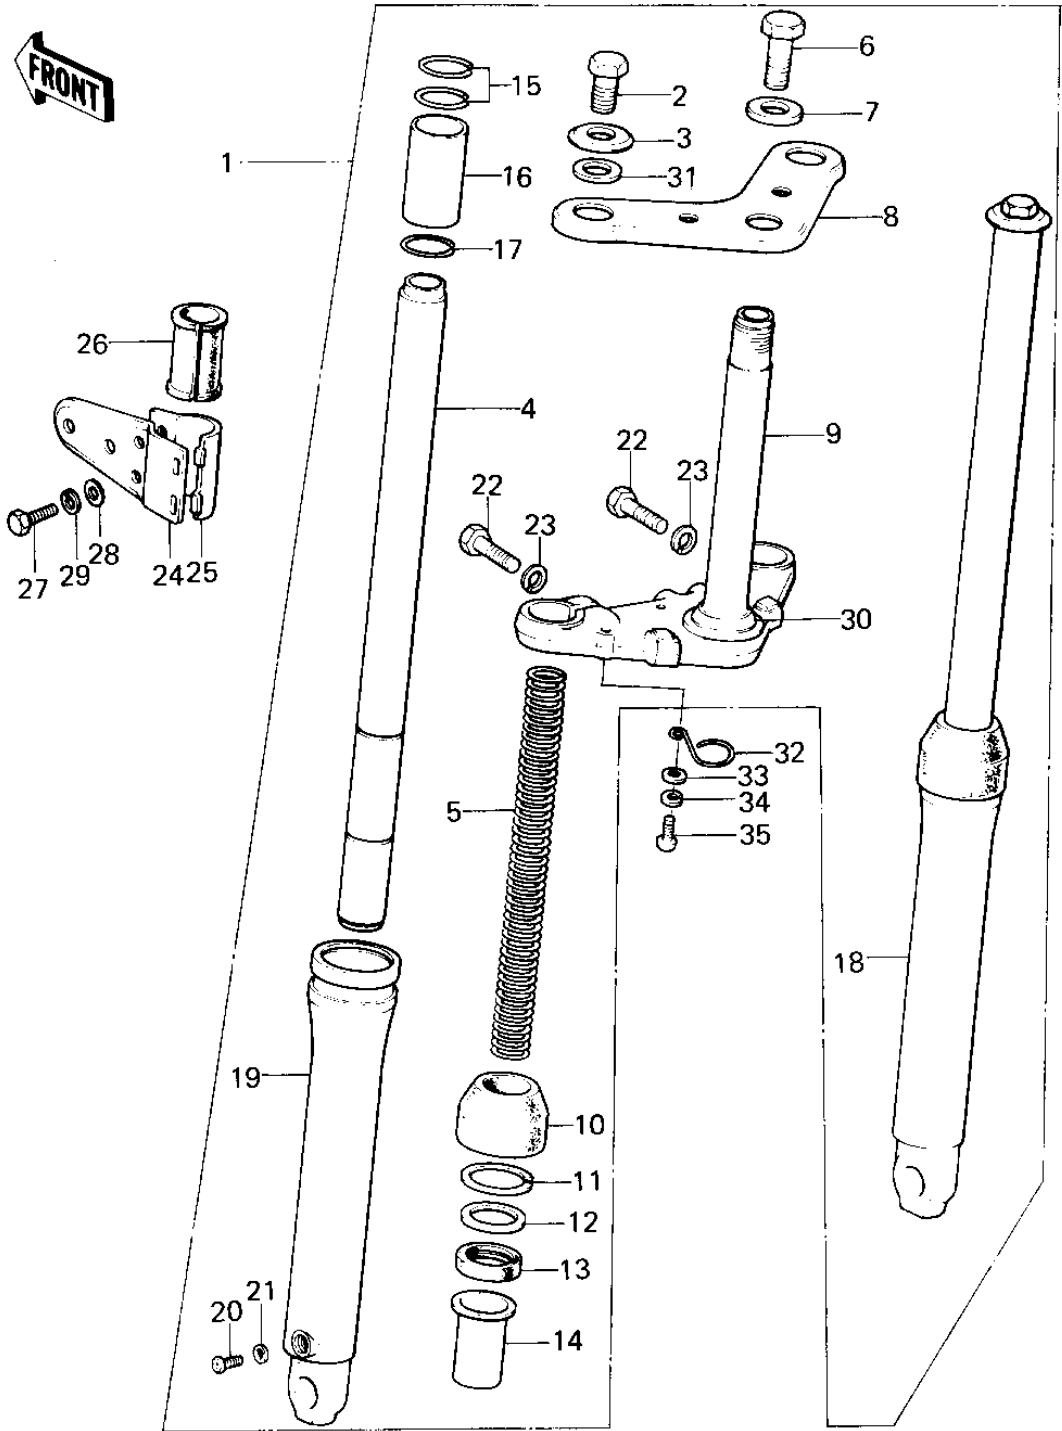

1976 KM100-A1 PARTS DIAGRAM

FRONT FORK

1976 KM100-A1 PARTS LIST

FRONT FORK

ITEM NAME	PART NUMBER	QUANTITY
FORK-FRONT (Ref # 1)	44001-161	1
FORK-FRONT (Ref # 1)	44001-1419	1
BOLT (Ref # 2)	92001-1742	2
WASHER (Ref # 3)	92022-1381	2
TUBE,FORK INNER (Ref # 4)	44013-051	2
TUBE,FORK INNER (Ref # 4)	44013-1034	2
SPRING,FORK (Ref # 5)	44026-055	2
SPRING,FORK INNER (Ref # 5)	44026-1050	2
BOLT-UPSET,10X30 (Ref # 6)	112G1030	1
WASHER (Ref # 7)	92022-1381	1
HEAD,STEERING (Ref # 8)	44039-056	1
HEAD,STEERING STEM (Ref # 8)	44039-1025	1
STEM,STEERING (Ref # 9)	44037-069	1
STEM,STEERING (Ref # 9)	44037-1034	1
DUST SHIELD,FORK (Ref # 10)	44010-024	2
CIRCLIP,40MM (Ref # 11)	44044-016	2
WASHER,FORK OUTER TUB (Ref # 12)	44043-054	2
SEAL-OIL,OUTER TUBE (Ref # 13)	92049-1075	2
GUIDE,FORK INNER TUBE (Ref # 14)	44015-016	2
RING,INNER TUBE GUIDE (Ref # 15)	44020-003	4
PISTON,FORK (Ref # 16)	44018-007	2
CIRCLIP,FORK PISTON (Ref # 17)	44044-017	2
TUBE,RH,FORK OUTER (Ref # 18)	44006-050	1
TUBE,LH,FORK OUTER (Ref # 19)	44005-052	1
SCREW PAN HEAD 4X6 (Ref # 20)	220B0406	2
GASKET,FORK DRAIN PLG (Ref # 21)	44045-046	2
BOLT,HEX HEAD 10X35 (Ref # 22)	92001-1252	2
WASHER SPRING 10MM (Ref # 23)	461F1000	2
BRACKET,HEAD LAMP (Ref # 24)	23064-025	2

1976 KM100-A1 PARTS LIST

FRONT FORK

ITEM NAME	PART NUMBER	QUANTITY
BRACKET,HEAD LAMP (Ref # 24)	11034-1665	2
BRACKET,HEAD LAMP (Ref # 25)	23064-026	2
DAMPER RUBBER,HD LAMP (Ref # 26)	92075-210	2
BOLT (Ref # 27)	92007-048	4
BOLT-UPSET (Ref # 27)	112G0630	4
WASHER-PLAIN,6MM (Ref # 28)	411D0600	2
WASHER SPRING 6MM (Ref # 29)	461F0600	4
CONE LOWER BEARING (Ref # 30)	92047-004	1
GASKET,FORK TOP BOLT (Ref # 31)	44045-053	1
CLAMP-CABLE (Ref # 32)	92037-046	1
WASHER PLAIN 6MM (Ref # 33)	410B0600	1
WASHER SPRING 6MM (Ref # 34)	461F0600	1
BOLT-UPSET,6X12 (Ref # 35)	112G0612	1