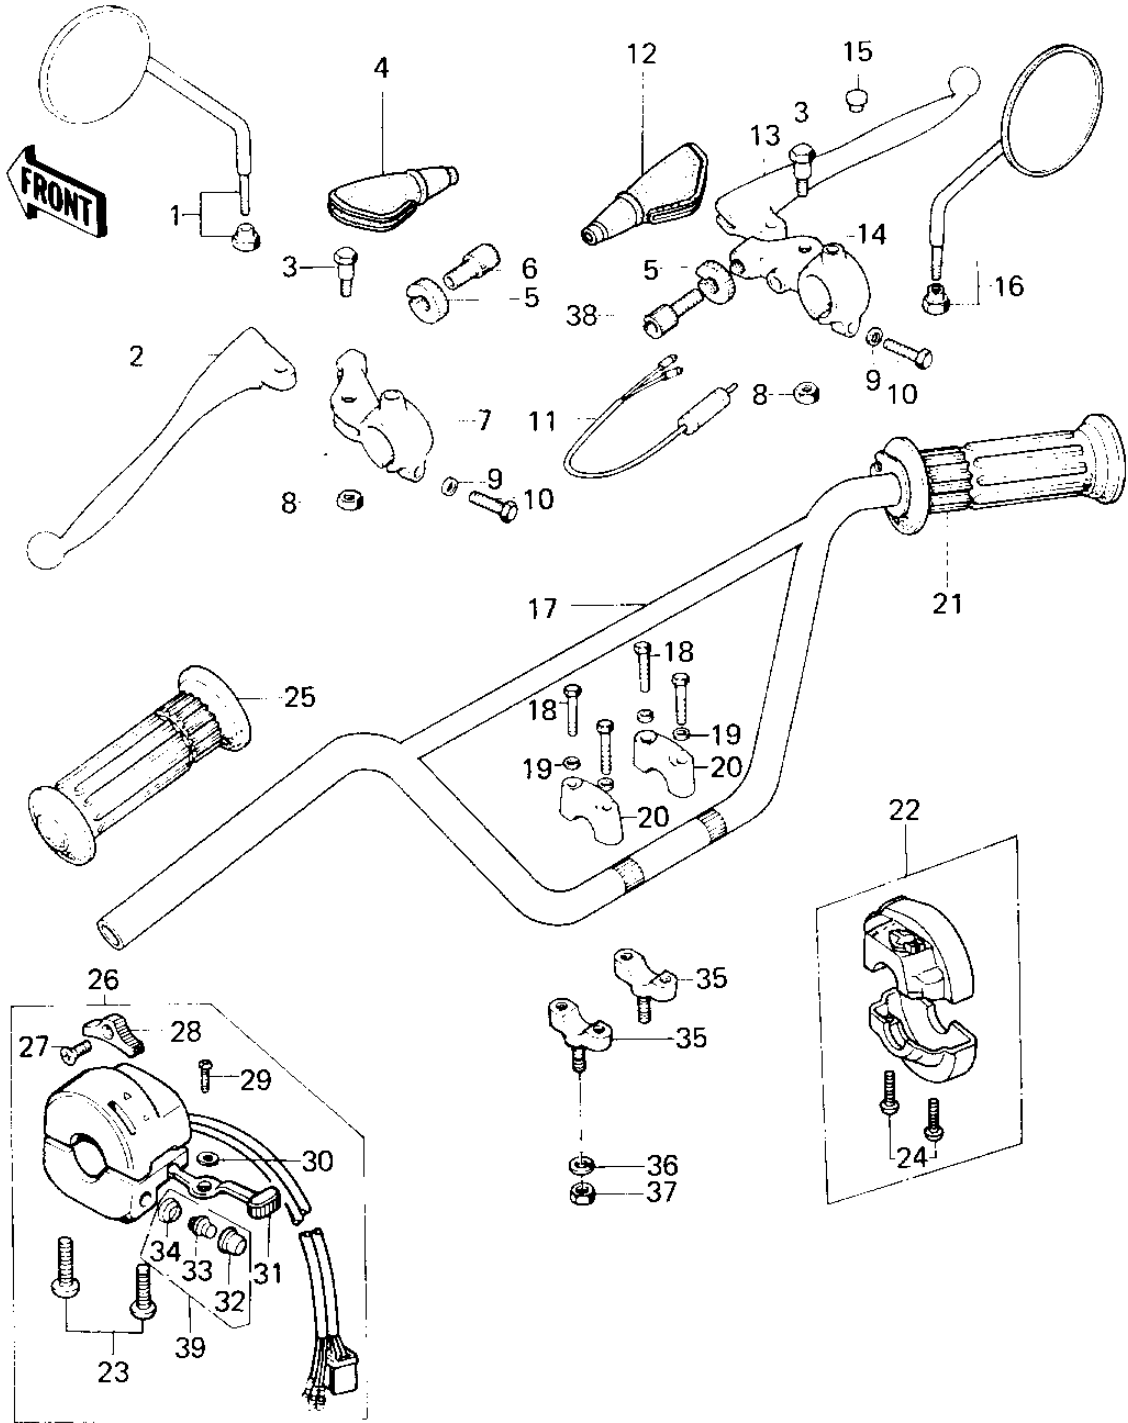

# 1978 KM100-A3 PARTS DIAGRAM

HANDLEBAR (KM100-A6/A7)

# 1978 KM100-A3 PARTS LIST

## HANDLEBAR (KM100-A6/A7)

ITEM NAME	PART NUMBER	QUANTITY
REAR VIEW MIRROR,L.H (Ref # 1)	56003-009	
LEVER-CLUTCH (Ref # 2)	46092-015	
BOLT,HEX HEAD,5X22 (Ref # 3)	92007-046	
BOOTS,LEVER HOLDER (Ref # 4)	49006-1017	
NUT-LOCK (Ref # 5)	46056-005	
SCREW CABLE ADJUST (Ref # 6)	46055-003	
HOLDER-CLUTCH LEV,BLK (Ref # 7)	46094-011-21	
NUT-LOCK,5MM (Ref # 8)	92019-014	
WAHSER, PLAIN, 6 M/M (Ref # 9)	410B0600	
BOLT HEX HEAD 6X25 (Ref # 10)	110N0625	
SWITCH-FR. BRAKE LAMP (Ref # 11)	27021-004	
BOOTS,LEVER HOLDER (Ref # 12)	49006-1017	
LEVER, FRONT BRAKE (Ref # 13)	46058-004	
HOLDER-FR BRK LEV,BLK (Ref # 14)	46060-009-21	
CAP-RR VIEW MIRROR (Ref # 15)	92102-009	
REAR VIEW MIRROR,R.H (Ref # 16)	56002-020	
HANDLEBAR (Ref # 17)	46004-024	
BOLT HEX HEAD 8X35 (Ref # 18)	110N0835	
BOLT HEX HEAD (Ref # 18)	114N0835	
WASHER SPRING 8MM (Ref # 19)	461F0800	
HOLDER UPPER HANDLEBAR (Ref # 20)	46012-004	
GRIP ASSY,THROTTLE (Ref # 21)	46019-1005	
HOUSING ASSY,CONT,R.H (Ref # 22)	46091-1041	
SCREW, PAN HEAD, 5 X 25 (Ref # 23)	220B0525A	
SCREW PAN HEAD 5X18 (Ref # 24)	220B0518	
GRIP,L.H. (Ref # 25)	46075-1004	
CASE ASSY,L.H (Ref # 26)	46091-040	
SCREW CNTSNK HD 3X8 (Ref # 27)	221B0308A	
KNOB-L.H SWITCH (Ref # 28)	46044-011	

### HANDLEBAR (KM100-A6/A7)

ITEM NAME	PART NUMBER	QUANTITY
SCREW PAN HEAD 3X5 (Ref # 29)	220B0305A	
WASHER (Ref # 30)	92095-010	
KNOB-SWITCH (Ref # 31)	46044-010	
SWITCH ASSY,HORN BUTN (Ref # 32)	27010-1009	
SWITCH ASSY,HORN BUTN (Ref # 33)	27010-1009	
SWITCH ASSY,HORN BUTN (Ref # 34)	27010-1009	
HOLDER,HANDLEBAR,BUFF (Ref # 35)	46012-002-80	
WASHER SPRING 10MM (Ref # 36)	461F1000	
NUT, 10 M/M (Ref # 37)	314B1000	
SCREW,CABLE ADJUST (Ref # 38)	46055-010	
SWITCH ASSY,HORN BUTN (Ref # 39)	27010-1009	