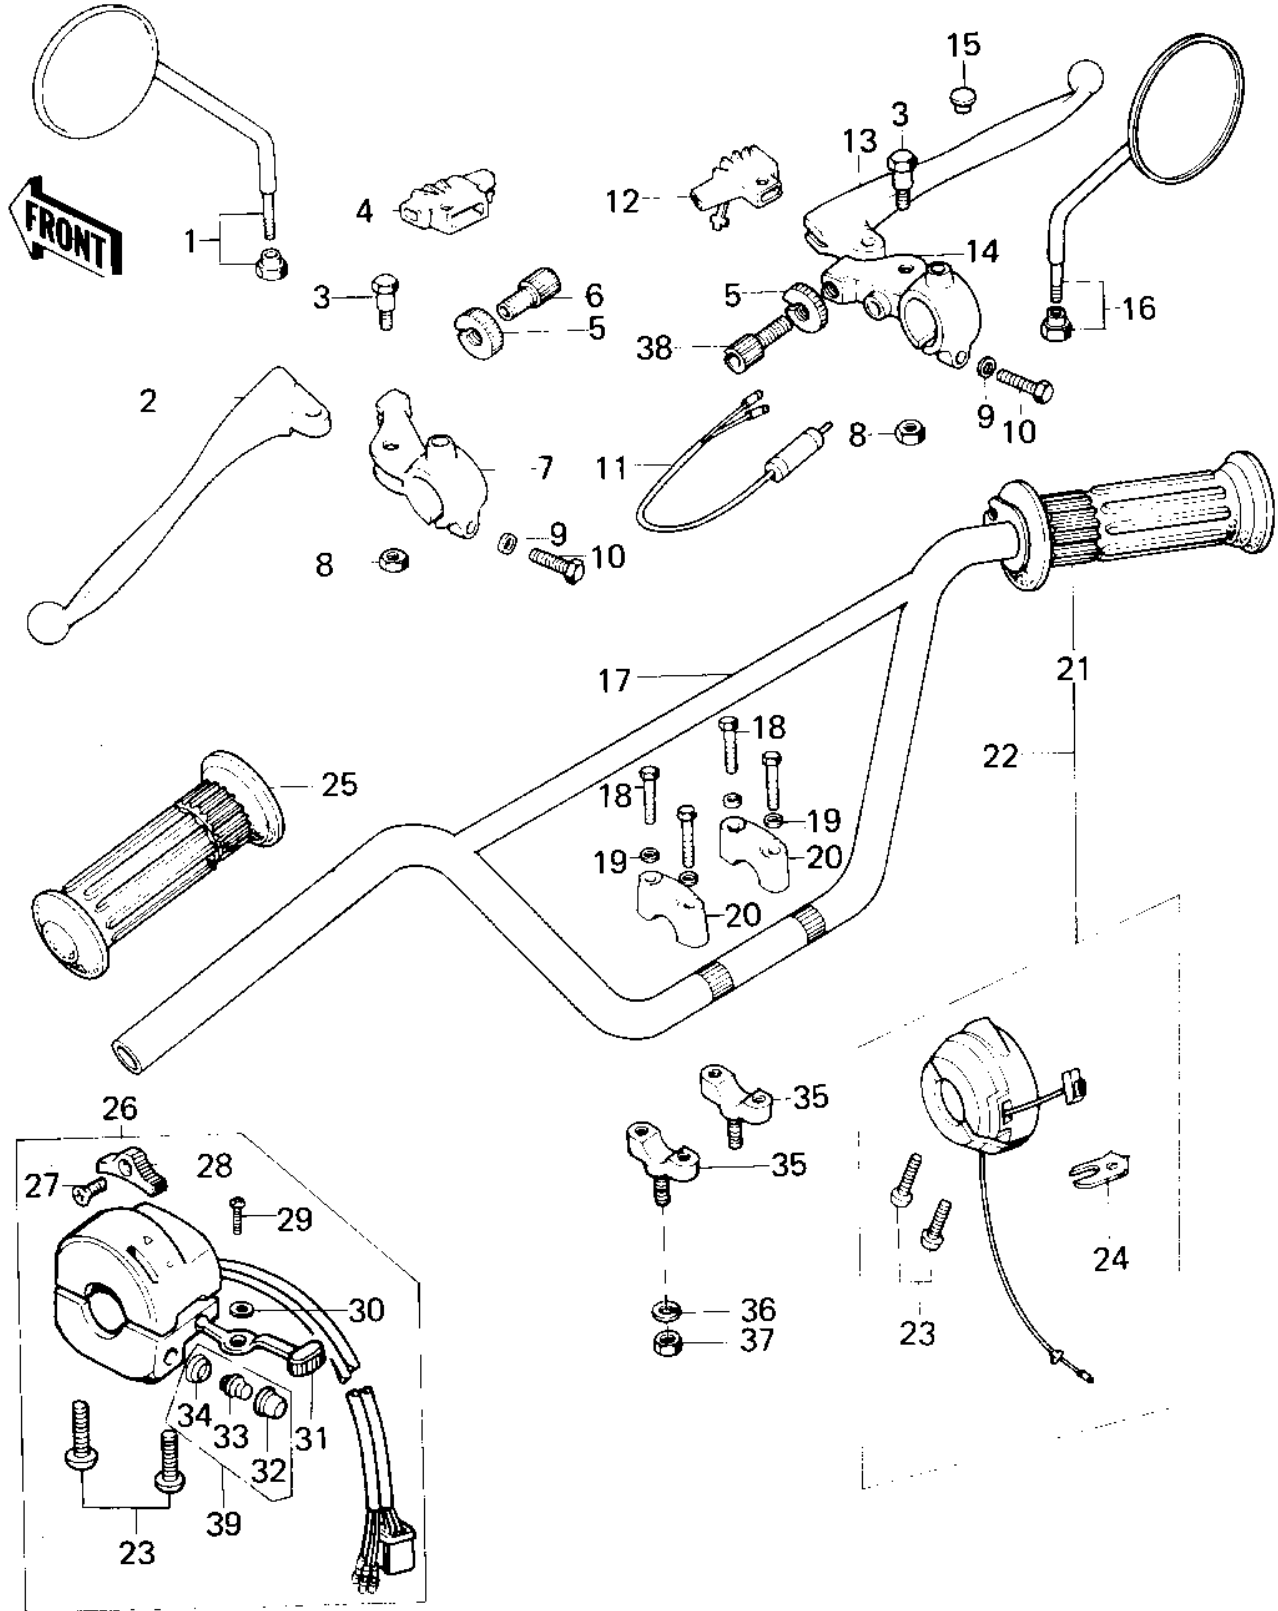

# 1978 KM100-A3 PARTS DIAGRAM

HANDLEBAR (KM100-A1-A4)

# 1978 KM100-A3 PARTS LIST

## HANDLEBAR (KM100-A1-A4)

ITEM NAME	PART NUMBER	QUANTITY
REAR VIEW MIRROR,L.H (Ref # 1)	56003-009	
LEVER-CLUTCH (Ref # 2)	46092-015	
BOLT,HEX HEAD,5X22 (Ref # 3)	92007-046	
BOOTS,LEVER HOLDER (Ref # 4)	49006-1017	
NUT-LOCK (Ref # 5)	46056-005	
SCREW CABLE ADJUST (Ref # 6)	46055-003	
HOLDER-CLUTCH LEV,BLK (Ref # 7)	46094-011-21	
NUT-LOCK,5MM (Ref # 8)	92019-014	
WASHER PLAIN 6MM (Ref # 9)	410B0600	
BOLT HEX HEAD 6X25 (Ref # 10)	110N0625	
SWITCH-FR. BRAKE LAMP (Ref # 11)	27021-004	
BOOTS,LEVER HOLDER (Ref # 12)	49006-1017	
LEVER FRONT BRAKE (Ref # 13)	46058-004	
HOLDER-FR BRK LEV,BLK (Ref # 14)	46060-009-21	
CAP-RR VIEW MIRROR (Ref # 15)	92102-009	
REAR VIEW MIRROR,R.H (Ref # 16)	56002-020	
HANDLEBAR (Ref # 17)	46004-024	
BOLT 8X38 (Ref # 18)	92001-1405	
WASHER SPRING 8MM (Ref # 19)	461F0800	
HOLDER UPPER HANDLEBAR (Ref # 20)	46012-004	
GRIP ASSY,THROTTLE (Ref # 21)	46019-039	
CASE ASSY,R.H (Ref # 22)	46018-047	
SCREW-PAN-CROS,5X25 (Ref # 23)	220B0525	
HOLDER,CONTROL (Ref # 24)	46037-024	
RUBBER,L.H GRIP (Ref # 25)	46075-029	
CASE ASSY,L.H (Ref # 26)	46091-040	
SCREW CNTSNK HD 3X8 (Ref # 27)	221B0308A	
KNOB-L.H SWITCH (Ref # 28)	46044-011	
SCREW PAN HEAD 3X5 (Ref # 29)	220B0305A	

### HANDLEBAR (KM100-A1-A4)

ITEM NAME	PART NUMBER	QUANTITY
WASHER (Ref # 30)	92095-010	
KNOB-SWITCH (Ref # 31)	46044-010	
SWITCH ASSY,HORN BUTN (Ref # 32)	27010-1009	
SWITCH ASSY,HORN BUTN (Ref # 33)	27010-1009	
SWITCH ASSY,HORN BUTN (Ref # 34)	27010-1009	
HOLDER,HANDLEBAR,BUFF (Ref # 35)	46012-002-80	
WASHER SPRING 10MM (Ref # 36)	461F1000	
NUT, 10 M/M (Ref # 37)	314B1000	
SCREW,CABLE ADJUST (Ref # 38)	46055-010	
SWITCH ASSY,HORN BUTN (Ref # 39)	27010-1009	