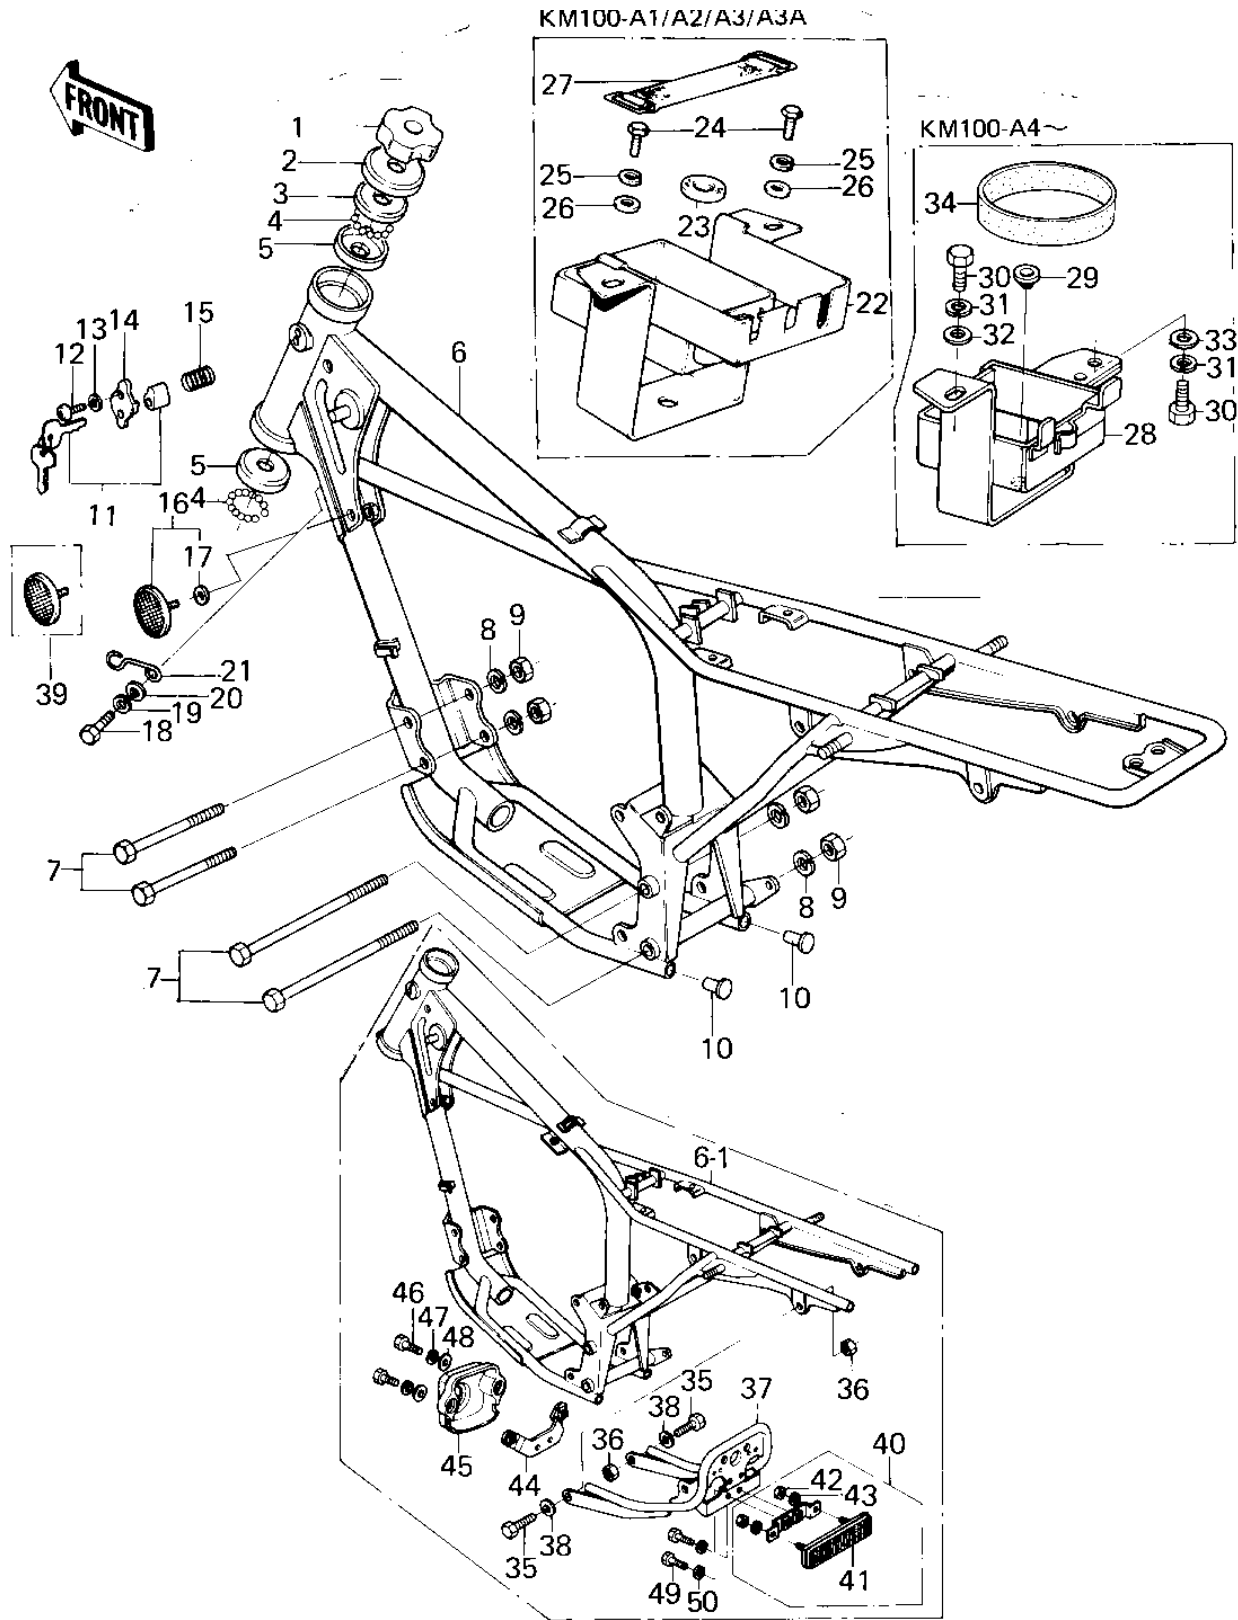

# 1978 KM100-A3 PARTS DIAGRAM

FRAME/FRAME FITTINGS

# 1978 KM100-A3 PARTS LIST

## FRAME/FRAME FITTINGS

ITEM NAME	PART NUMBER	QUANTITY
NUT STEERING STEM LCK (Ref # 1)	92090-006	
CAP STEERING STEM (Ref # 2)	46098-004	
CONE UPPER BEARING (Ref # 3)	92047-005	
BALL STEEL 3/16" (Ref # 4)	600A0600	
RACE BEARING (Ref # 5)	92048-004	
FRAME (Ref # 6)	32002-109	
FRAME (Ref # 6)	32002-1043	
FRAME (Ref # 6-1)	32002-1110	
UNAVAILABLE IN PRICE BOOK (Ref # 7)	113810115	
WASHER SPRING 10MM (Ref # 8)	461F1000	
NUT,10MM (Ref # 9)	314B1000	
CAP PIPE END (Ref # 10)	32112-001	
LOCK ASSY,STEERING (Ref # 11)	27016-042	
SCREW-TAPPING (Ref # 12)	92008-007	
WASHER (Ref # 13)	92097-003	
CAP,STEERING LOCK (Ref # 14)	11012-1134	
CAP,STEERING LOCK (Ref # 14)	11012-1134	
SPRING-STEERING LOCK (Ref # 15)	27032-001	
REFLECTOR,REFLEX (Ref # 16)	28001-026	
DAMPER RUBBER,REFLECT (Ref # 17)	92094-011	
BOLT-UPSET,6X12 (Ref # 18)	112G0612	
WASHER SPRING 6MM (Ref # 19)	461F0600	
WASHER PLAIN 6MM (Ref # 20)	410B0600	
CLAMP,CABLE (Ref # 21)	92037-117	
CASE,BATTERY (Ref # 22)	32097-028	
DAMPER RUBBER (Ref # 23)	92075-078	
UNAVAILABLE IN PRICE BOOK (Ref # 24)	11080612	
WASHER SPRING 6MM (Ref # 25)	461F0600	
WASHER PLAIN 6MM (Ref # 26)	411B0600	