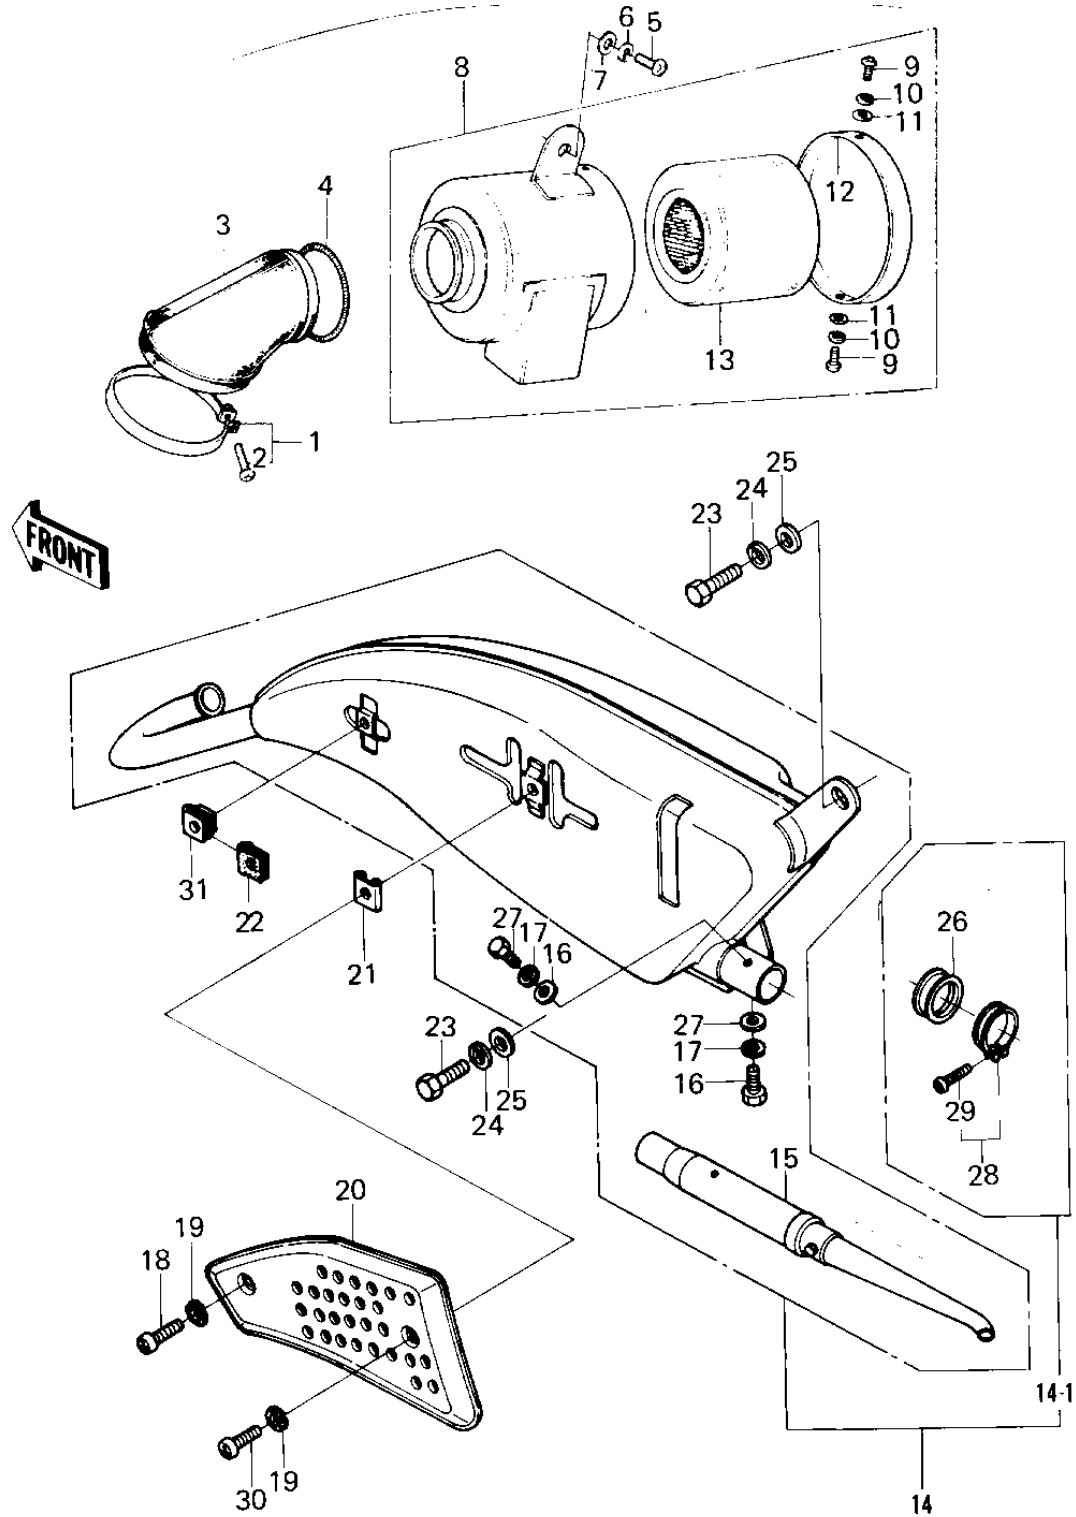

# 1978 KM100-A3 PARTS DIAGRAM

AIR CLEANER/MUFFLER (KM100-A6/A7)

# 1978 KM100-A3 PARTS LIST

## AIR CLEANER/MUFFLER (KM100-A6/A7)

ITEM NAME	PART NUMBER	QUANTITY
CLAMP-AIR CLEANER (Ref # 1)	92037-068	
SCREW PAN HEAD 6X35 (Ref # 2)	220B0635	
DUCT,AIR CLEANER (Ref # 3)	14073-1007	
SPRING COIL (Ref # 4)	92081-047	
SCREW PAN HEAD 6X12 (Ref # 5)	220B0612	
WASHER SPRING 6MM (Ref # 6)	461F0600	
WASHER PLAIN 6MM (Ref # 7)	410B0600	
AIR CLEANER ASSY (Ref # 8)	11010-1016-10	
SCREW PAN HEAD 5X10 (Ref # 9)	220B0510	
WASHER SPRING 5MM (Ref # 10)	461F0500	
WASHER PLAIN 5MM (Ref # 11)	410B0500	
CAP,AIR CLEANER (Ref # 12)	11012-1028	
ELEMENT,AIR CLNR (Ref # 13)	11013-1009	
MUFFLER ASSY (Ref # 14)	18001-5033	
MUFFLER ASSY (Ref # 14-1)	18001-5033	
BAFFLE TUBE (Ref # 15)	49099-1027	
BOLT,6X10 (Ref # 16)	112G0610	
WASHER PLAIN 6MM (Ref # 17)	410B0600	
SCREW PAN HEAD 6X14 (Ref # 18)	220B0614	
WASHER LOCK 6MM (Ref # 19)	463H0600	
COVER,MUFFLER (Ref # 20)	14025-1184	
INSULATOR,HEAT (Ref # 21)	18065-010	
INSULATOR-HEAT (Ref # 22)	18065-009	
BOLT-SMALL-UPSET,8X16 (Ref # 23)	115G0816	
BOLT-SMALL-UPSET,8X16 (Ref # 23)	115G0816	
WASHER SPRING 8MM (Ref # 24)	461F0800	
WASHER PLAIN 8MM (Ref # 25)	411B0800	
WASHER PLAIN 8MM (Ref # 26)	92022-183	
CONNECTOR,BAFFLETUBE (Ref # 27)	92093-1042	

## 1978 KM100-A3 PARTS LIST

AIR CLEANER/MUFFLER (KM100-A6/A7)

ITEM NAME	PART NUMBER	QUANTITY
CONNECTOR,BAFFLETUBE (Ref # 27)	92093-1042	
CLAMP,CARBURETOR HLDR (Ref # 28)	92037-178	
SCREW-PAN-CROS,5X25 (Ref # 29)	220B0525	
SCREW PAN HEAD 6X10 (Ref # 30)	220B0610	
NUT,MUFFLER (Ref # 31)	92015-1094	