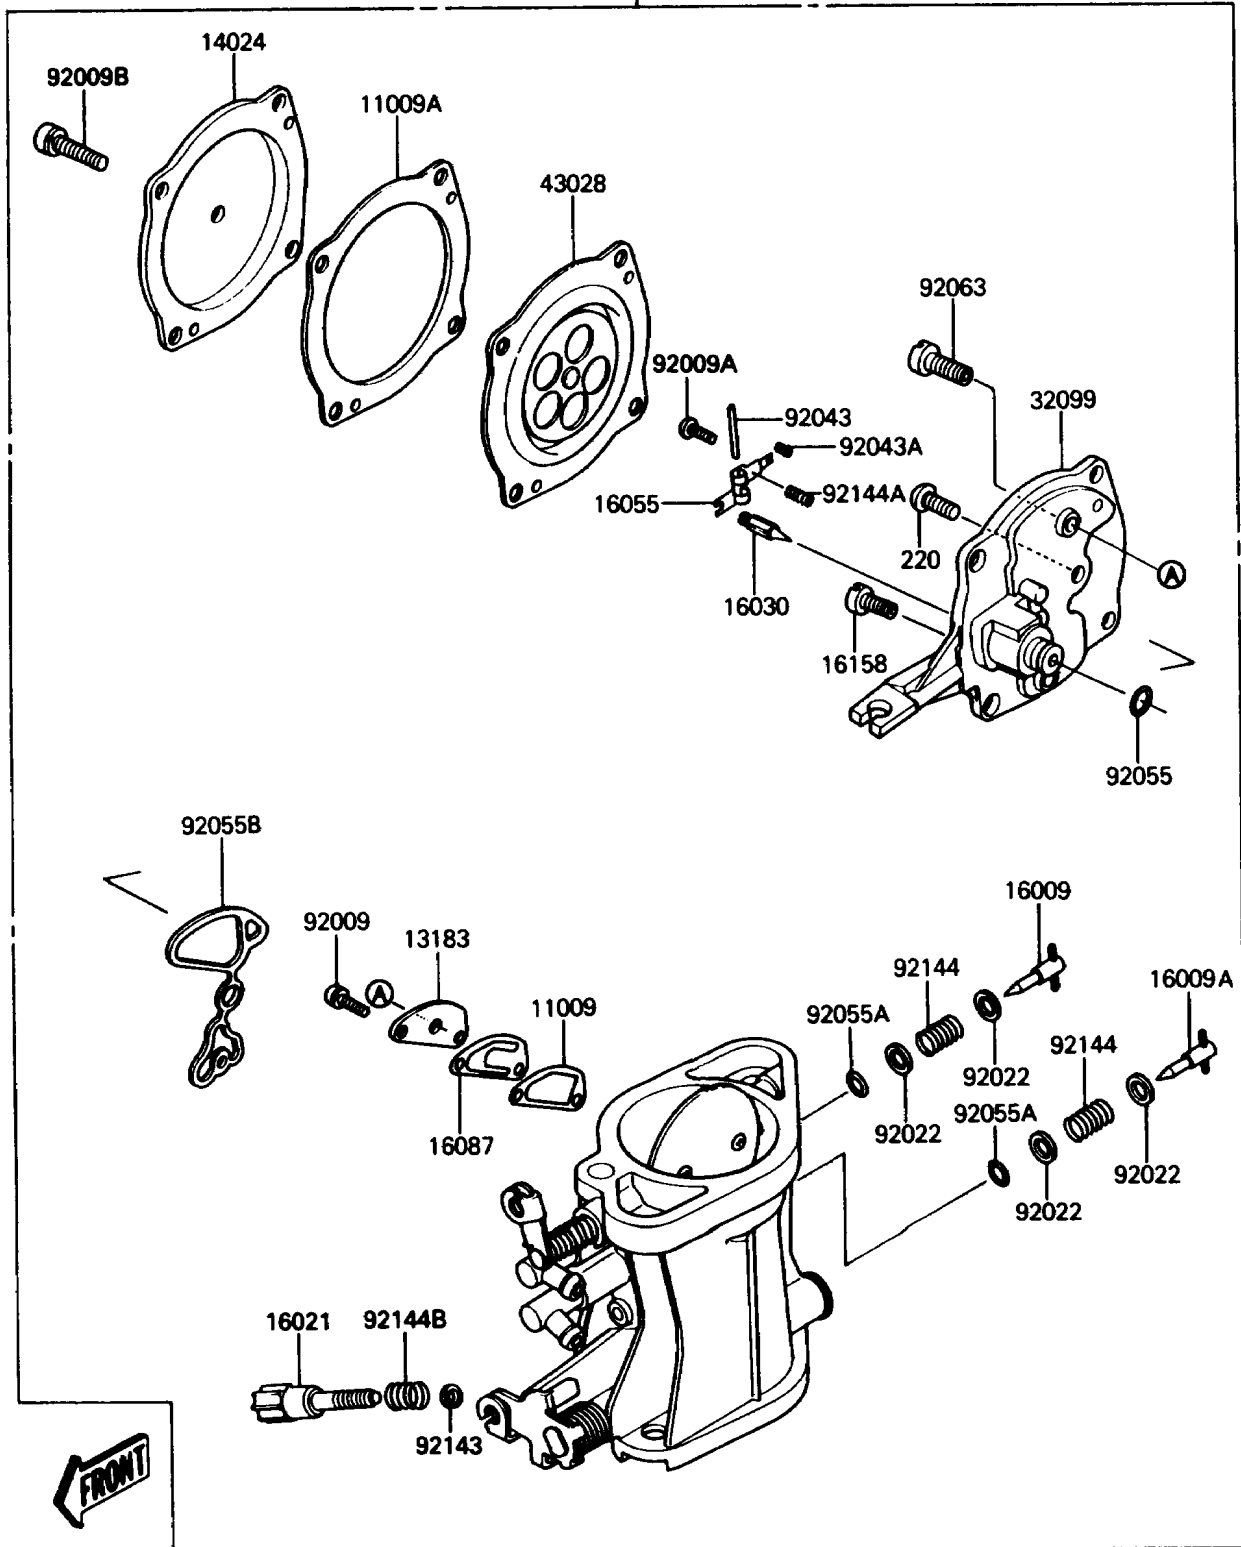

1988 650 SX PARTS DIAGRAM

Carburetor

15001

E 1611-0216

1988 650 SX PARTS LIST

Carburetor

ITEM NAME	PART NUMBER	QUANTITY
GASKET,CHOKE VALVE (Ref # 11009)	11009-3729	1
GASKET,DIAPHRAGM (Ref # 11009A)	11009-3730	1
PLATE (Ref # 13183)	13183-3707	1
COVER,CARBURETOR (Ref # 14024)	14024-3720	1
CARBURETOR-ASSY (Ref # 15001)	15001-3713	1
NEEDLE-JET,HIGH SPEED (Ref # 16009)	16009-3703	1
NEEDLE-JET,LOW SPEED (Ref # 16009A)	16009-3704	1
SCREW-THROTTLE STOP (Ref # 16021)	16021-3702	1
VALVE-FLOAT (Ref # 16030)	16030-3701	1
ARM-FLOAT (Ref # 16055)	16055-3701	1
VALVE-CHECK (Ref # 16087)	16087-3702	1
JET-SLOW,#48 (Ref # 16158)	16158-3701	1
CASE,CARBURETOR (Ref # 32099)	32099-3712	1
DIAPHRAGM,CARBURETOR (Ref # 43028)	43028-3704	1
SCREW,3X6 (Ref # 92009)	92009-3710	2
SCREW,3X6 (Ref # 92009A)	92009-3712	1
SCREW,4X16 (Ref # 92009B)	92009-3739	4
WASHER,ADJUST SCREW (Ref # 92022)	92022-3745	4
PIN,FLOAT (Ref # 92043)	92043-1209	1
PIN,THROTTLE STOP SCREW (Ref # 92043A)	92043-3712	1
RING-O,FUEL FITTING (Ref # 92055)	92055-1223	1
RING-O,ADJUST SCREW (Ref # 92055A)	92055-3713	2
RING-O (Ref # 92055B)	92055-3714	1
JET-MAIN,2ND,#125 (Ref # 92063)	92063-1069	1
COLLAR,THROTTLE STOP SCREW (Ref # 92143)	92143-3709	1
SPRING,ADJUST SCREW (Ref # 92144)	92144-3704	2
SPRING,FLOAT VALVE (Ref # 92144A)	92144-3705	1
SPRING,THROTTLE STOP SCREW (Ref # 92144B)	92144-3706	1
SCREW-PAN-CROS (Ref # 220)	220D0408	1