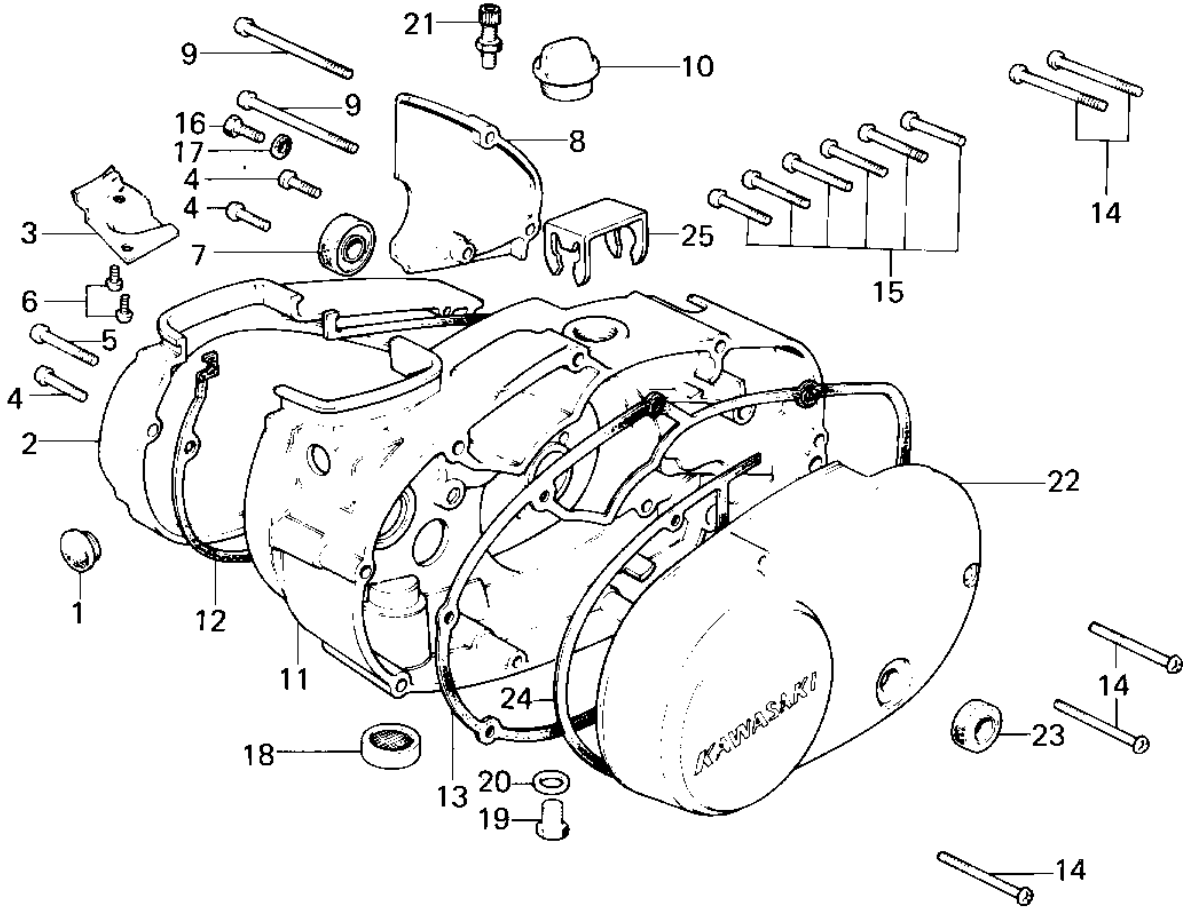

1978 KM100-A3 PARTS DIAGRAM

ENGINE COVERS

1978 KM100-A3 PARTS LIST

ENGINE COVERS

ITEM NAME	PART NUMBER	QUANTITY
CAP CARB MOUNT HOLE (Ref # 1)	14039-001	
COVER,CARB BARREL (Ref # 2)	14030-1005	
COVER,CARB BARREL (Ref # 2)	14030-1005	
COVER,CARB BARREL (Ref # 2)	14030-1005	
COVER,CARBURETOR (Ref # 2)	14030-1011	
COVER,CLUTCH CABLE (Ref # 3)	14025-1137	
COVER,CLUTCH CABLE (Ref # 3)	14025-1137	
SCREW PAN HEAD 6X20 (Ref # 4)	220B0620	
SCREW PAN HEAD 6X35 (Ref # 5)	220B0635	
SCREW PAN HEAD 6X12 (Ref # 6)	220B0612	
OIL SEAL TB14257 (Ref # 7)	653B142507	
COVER,OIL PUMP,BUFF (Ref # 8)	14030-050-80	
COVER,OIL PUMP (Ref # 8)	14025-1185	
SCREW PAN HEAD 6X75 (Ref # 9)	220B0675	
FILLER,OIL (Ref # 10)	16115-018	
COVER,R.H,ENG,BARREL (Ref # 11)	14032-1017	
COVER,R.H,ENG,BARREL (Ref # 11)	14032-1017	
COVER,R.H.ENGINE (Ref # 11)	14032-1029	
GASKET,CARBURETOR COV (Ref # 12)	11060-1201	
GASKET,CLUTCH COVER (Ref # 13)	11060-1198	
SCREW PAN HEAD 6X45 (Ref # 14)	220B0645	
SCREW PAN HEAD 6X30 (Ref # 15)	220B0630	
BOLT,HEX HEAD,6X14 (Ref # 16)	92001-121	
WASHER OIL PUMP BANJO (Ref # 17)	92022-077	
DRAIN,FUEL (Ref # 18)	16116-006	
PLUG OIL DRAIN (Ref # 19)	92067-001	
GASKET CHECK VALVE (Ref # 20)	92065-058	
ADJUSTER,CABLE (Ref # 21)	16002-012	
COVER,L.H ENG.BUFF (Ref # 22)	14031-078-80	

1978 KM100-A3 PARTS LIST

ENGINE COVERS

ITEM NAME	PART NUMBER	QUANTITY
COVER,L.H.ENGINE (Ref # 22)	14031-1029	
COVER,L.H.ENGINE (Ref # 22)	14031-1029	
COVER,L.H.ENGINE (Ref # 22)	14031-1043	
OIL SEAL SB12205 (Ref # 23)	92049-004	
GASKET, L.H. ENGINE COVER (Ref # 24)	14045-020	
CLAMP (Ref # 25)	92037-1107	