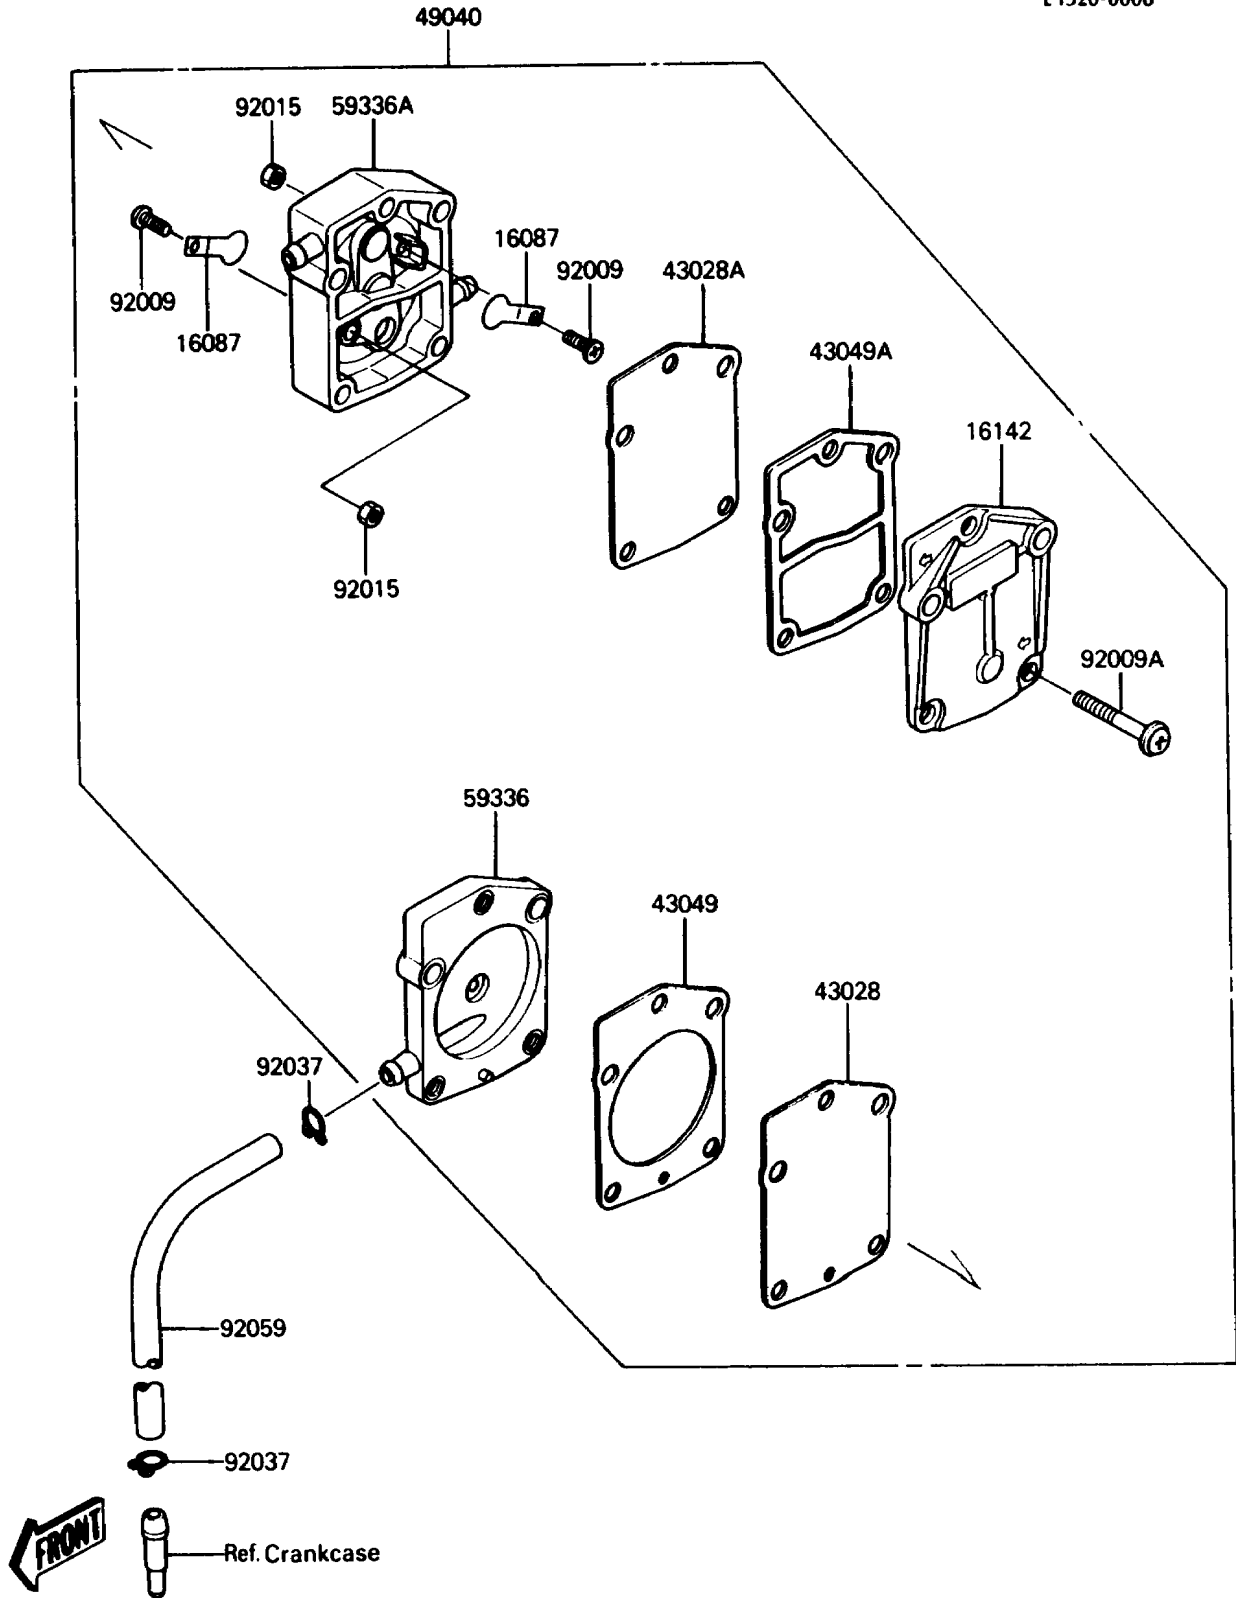

1988 650 SX PARTS DIAGRAM

Fuel Pump

E1520-0008

1988 650 SX PARTS LIST

Fuel Pump

ITEM NAME	PART NUMBER	QUANTITY
VALVE-CHECK,FUEL PUMP (Ref # 16087)	16087-3701	2
COVER-PUMP,FUEL (Ref # 16142)	16142-3701	1
DIAPHRAGM,PULSE (Ref # 43028)	43028-3702	1
DIAPHRAGM,FUEL (Ref # 43028A)	43028-3703	1
PACKING,PULSE CASE (Ref # 43049)	43049-3703	1
PACKING,FUEL COVER (Ref # 43049A)	43049-3704	1
PUMP-FUEL (Ref # 49040)	49040-3703	1
CASE-PUMP,PULSE (Ref # 59336)	59336-3704	1
CASE-PUMP,BODY (Ref # 59336A)	59336-3705	1
SCREW,3X6 (Ref # 92009)	92009-3707	2
SCREW,5X25 (Ref # 92009A)	92009-3708	3
NUT,3MM (Ref # 92015)	92015-3731	2
CLAMP,11MM (Ref # 92037)	92037-3723	2
TUBE,PULSE,5.8X10.8X330 (Ref # 92059)	92059-3812	1