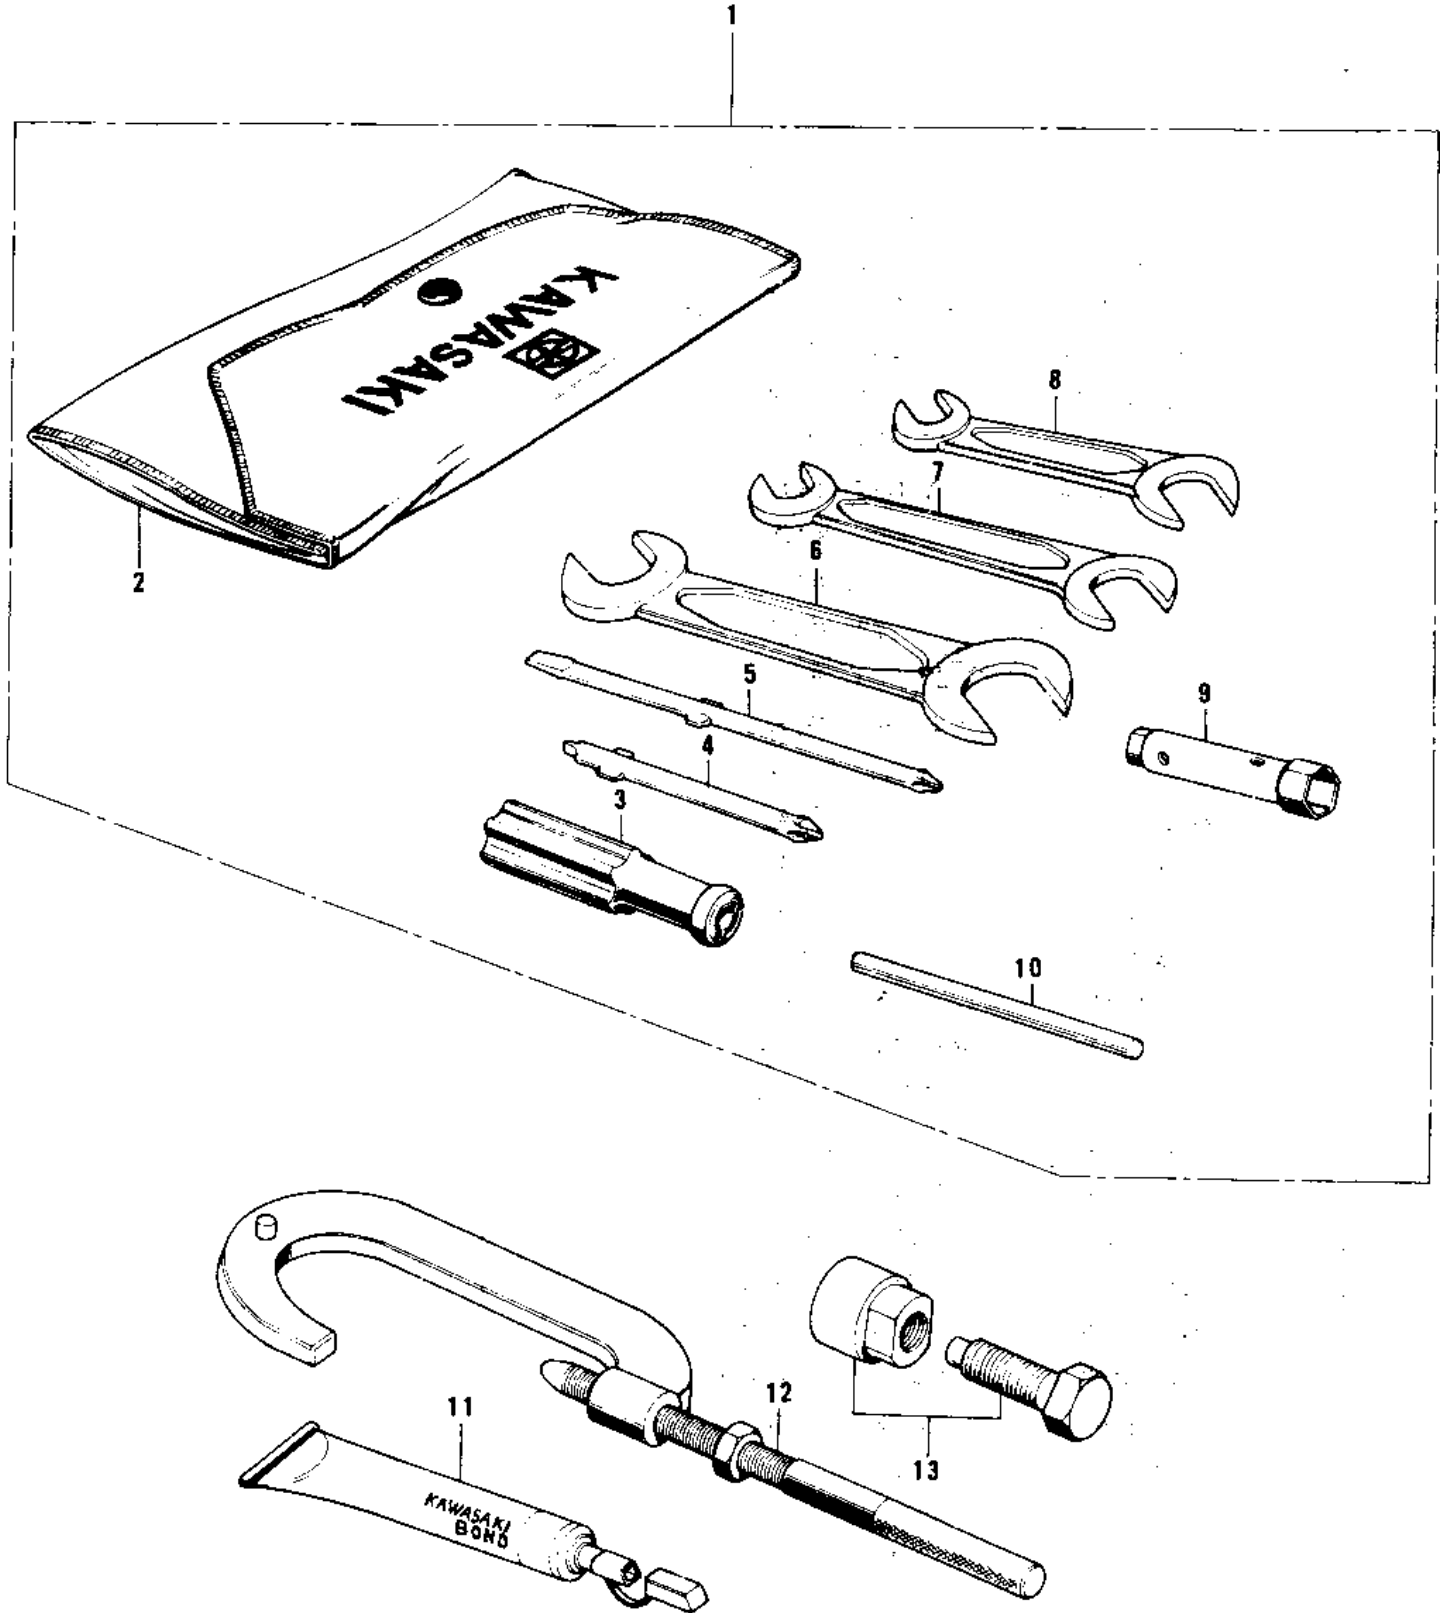

1976 KH100-B7 PARTS DIAGRAM

OWNER TOOLS/SPECIAL SERVICE TOOLS

1976 KH100-B7 PARTS LIST

OWNER TOOLS/SPECIAL SERVICE TOOLS

ITEM NAME	PART NUMBER	QUANTITY
*** N.L.A.*** (Canada) (Ref # 1)	56007-035	1
BAG,TOOL (Ref # 2)	56008-008	1
92106-1001 (Canada) (Ref # 3)	92106-002	1
SCREW DRIVER #3 PHILIP (Ref # 4)	92107-005	1
TOOL-DRIVER (Ref # 5)	92107-1052	1
TOOL-WRENCH,OPEN END, (Ref # 6)	92110-1153	1
WRENCH,OPEN END,12X13 (Ref # 7)	92126-002	1
WRENCH,OPEN,8X10 (Ref # 8)	92126-001	1
WRENCH,BOX,17X21 (Ref # 9)	92110-012	1
BAR,SPARK PLUG WRENCH (Ref # 10)	92111-005	1
92111-005 (Canada) (Ref # 10)	92111-007	1
LIQUID GASKET (Ref # 11)	92104-002	10
57001-1243 (Canada) (Ref # 12)	56019-040	1
57001-1243 (Canada) (Ref # 12)	57001-307	1
57001-252 (Canada) (Ref # 13)	56019-033	1