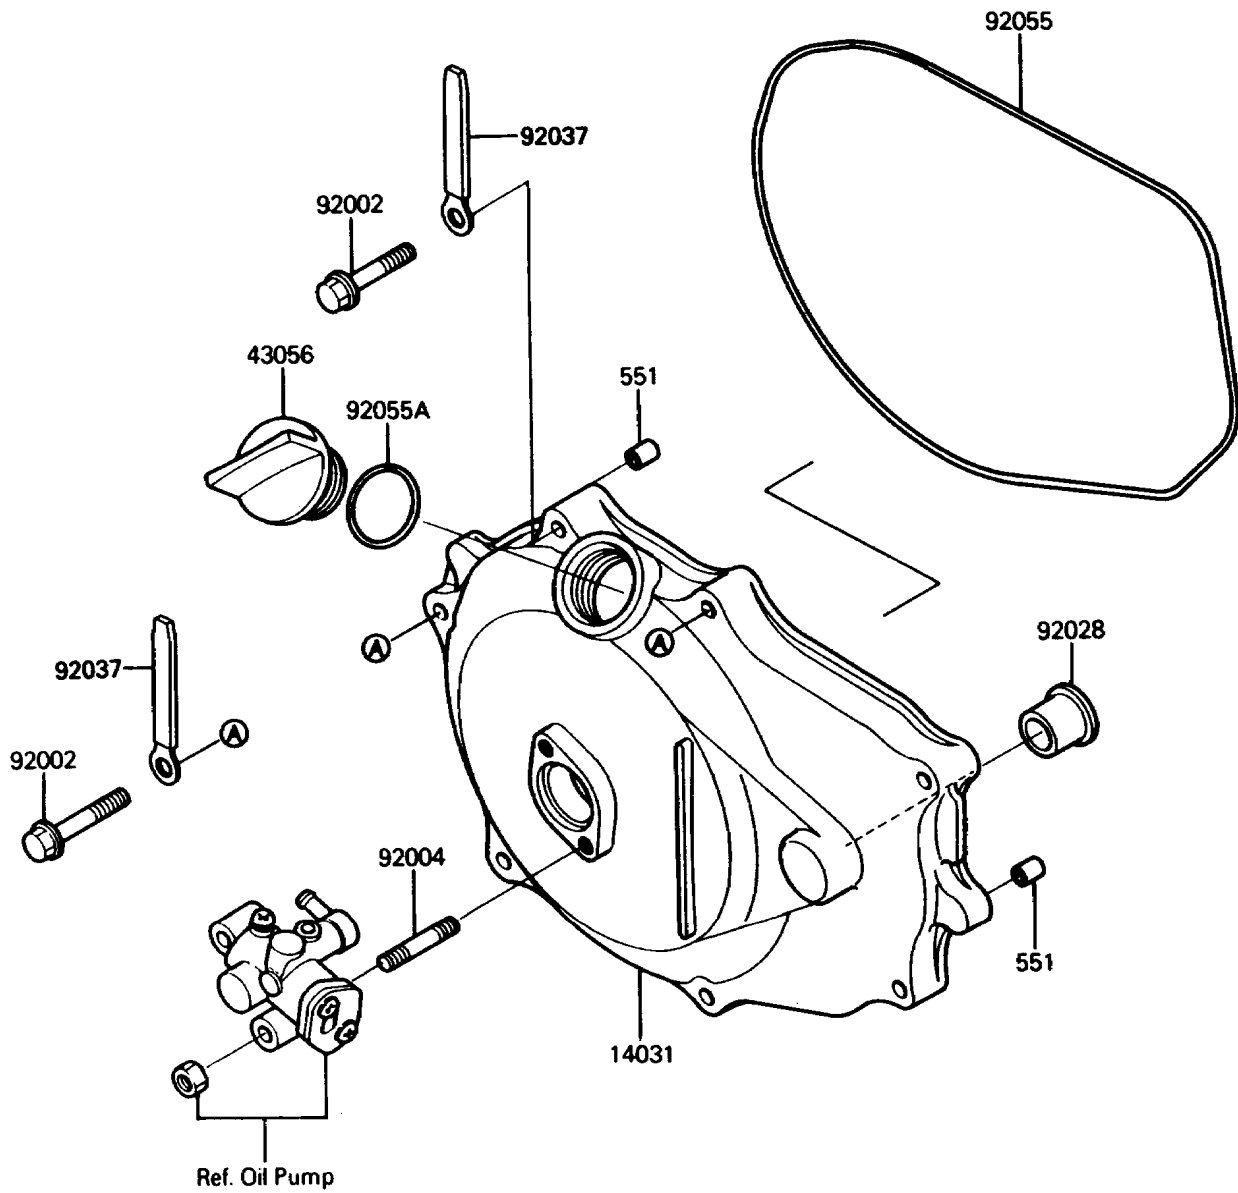

1988 650 SX PARTS DIAGRAM

Engine Cover(s)

E1431-0191

1988 650 SX PARTS LIST

Engine Cover(s)

ITEM NAME	PART NUMBER	QUANTITY
COVER-GENERATOR (Ref # 14031)	14031-3702	1
BREATHER-BRAKE (Ref # 43056)	43056-502	1
BOLT,6X30 (Ref # 92002)	92002-3726	7
STUD (Ref # 92004)	92004-3710	2
BUSHING (Ref # 92028)	92028-3718	1
CLAMP,L=100 (Ref # 92037)	92037-3736	3
RING-O,GENERATOR COVER (Ref # 92055)	92055-3712	1
RING-O (Ref # 92055A)	92055-515	1
PIN-DOWEL (Ref # 551)	551R0812	2