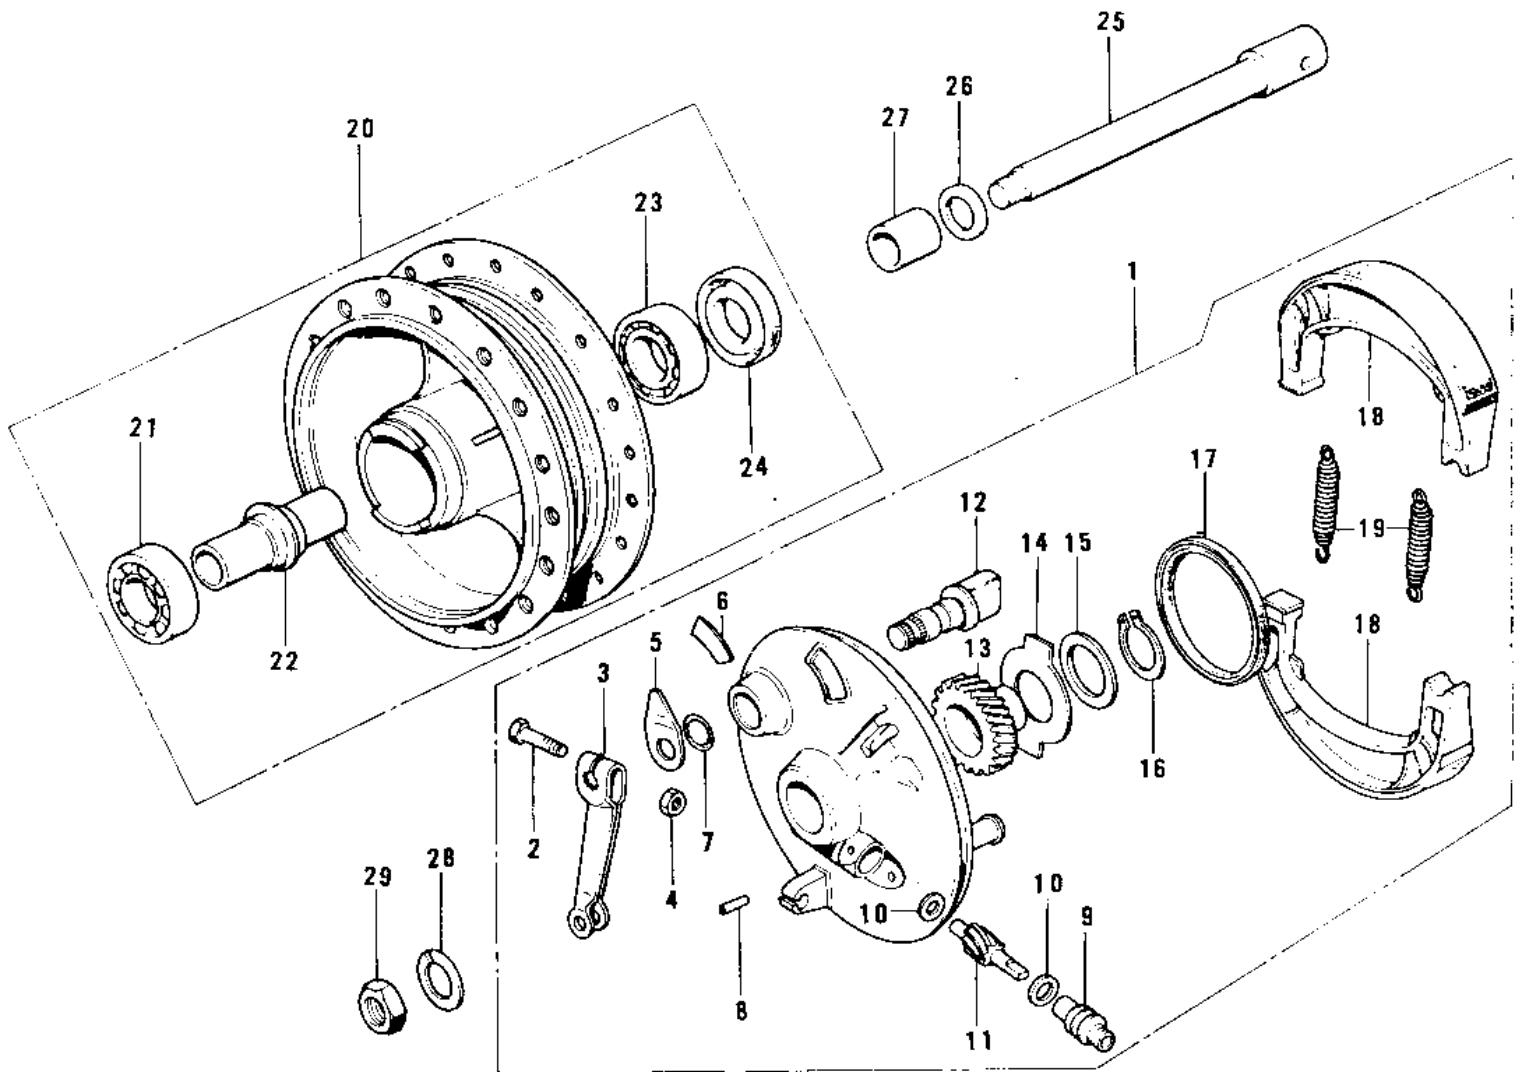

1976 KH100-B7 PARTS DIAGRAM

FRONT HUB/BRAKE

1976 KH100-B7 PARTS LIST

FRONT HUB/BRAKE

ITEM NAME	PART NUMBER	QUANTITY
PANEL-ASY,FR BRK (Ref # 1)	41035-083-80	1
BOLT-UPSET (Ref # 2)	112G0630	1
BOLT-UPSET (Ref # 2)	112G0630	AL
LEVER, FRONT BRAKE CAM (Ref # 3)	41053-005	1
NUT,6MM (Ref # 4)	41072-007	1
INDICATOR,BK SHOE (Ref # 5)	41085-008	1
LABEL,FR BRK SHOE (Ref # 6)	41084-002	1
"0" RING,11MM (Ref # 7)	92055-004	1
PIN,SPRING (Ref # 8)	41082-001	1
BUSH,SPEEDMETER CABLE (Ref # 9)	41062-005	1
WASHER THRST SPD PINI (Ref # 10)	41063-001	2
PINION SPEEDOMETER (Ref # 11)	41060-004	1
CAM SHAFT-FRONT BRAKE (Ref # 12)	41050-018	1
GEAR,SPEEDOMETER (Ref # 13)	41059-023	1
RECEIVER,SPEED GEAR (Ref # 14)	41064-010	1
WASHER SPEED GR THRST (Ref # 15)	41065-002	1
CIRCLIP 15MM (Ref # 16)	480J1500	1
OIL SEAL BRAKE PANEL (Ref # 17)	92050-002	1
SHOE-BRAKE (Ref # 18)	41048-1085	2
SPRING,BRAKE SHOE (Ref # 19)	92081-1766	2
DRUM-ASSY,FR BRK (Ref # 20)	41034-1040	1
BEARING BALL #6300Z (Ref # 21)	601B6300Z	1
SPACER FRONT HUB (Ref # 22)	41039-002	1
BEARING BALL #6200 (Ref # 23)	601B6200	1
OIL SEAL FRONT DRUM (Ref # 24)	92050-003	1
AXLE-FRONT (Ref # 25)	41068-039	1
DUST SHIELD FRNT DRUM (Ref # 26)	41042-002	1
COLLAR FRONT HUB R.H (Ref # 27)	41069-002	1
WASHER SPRING 10MM (Ref # 28)	461F1000	1