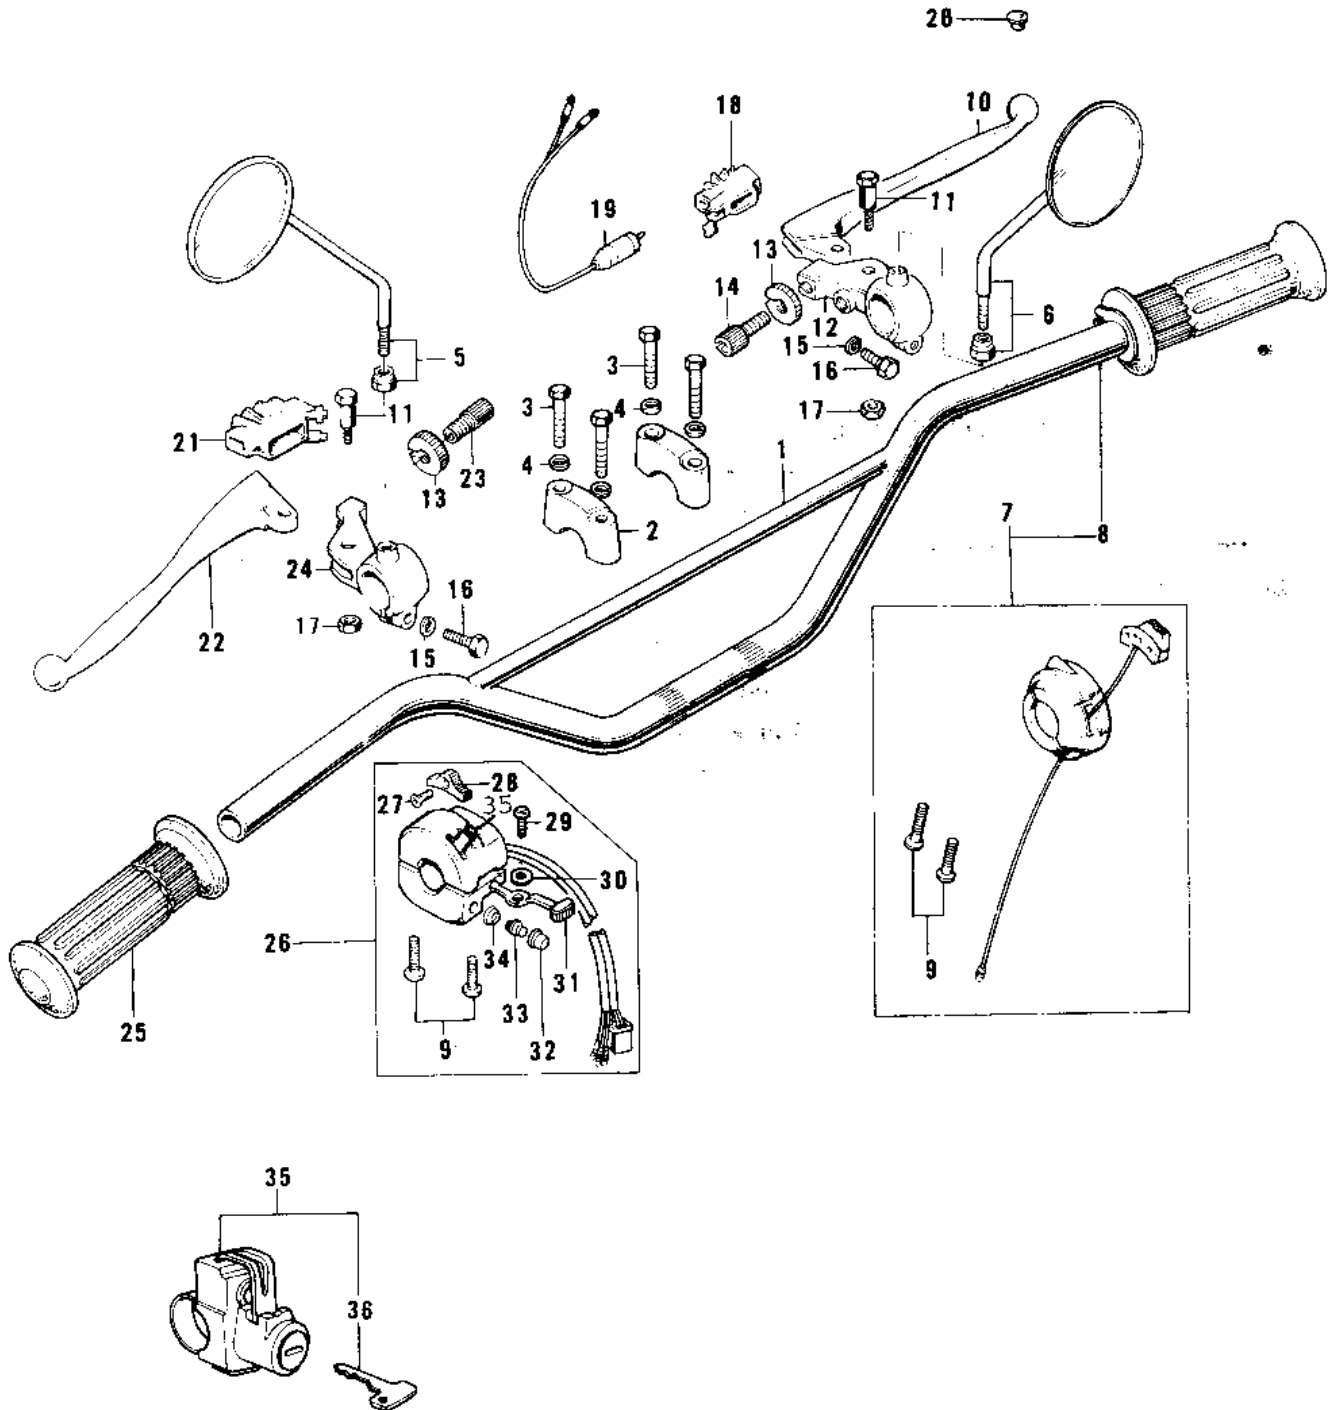

1976 KH100-B7 PARTS DIAGRAM

HANDLEBAR

1976 KH100-B7 PARTS LIST

HANDLEBAR

ITEM NAME	PART NUMBER	QUANTITY
HANDLEBAR (Ref # 1)	46003-035	1
HOLDER UPPER HANDLEBAR (Ref # 2)	46012-004	1
BOLT 8X38 (Ref # 3)	92001-1405	1
WASHER SPRING 8MM (Ref # 4)	461F0800	1
REAR VIEW MIRROR,L.H (Ref # 5)	56003-009	1
REAR VIEW MIRROR,R.H (Ref # 6)	56002-020	1
CASE ASSY,R.H (Ref # 7)	46018-047	1
GRIP ASSY,THROTTLE (Ref # 8)	46019-039	1
SCREW-PAN-CROS,5X25 (Ref # 9)	220B0525	1
LEVER FRONT BRAKE (Ref # 10)	46058-004	1
BOLT,HEX HEAD,5X22 (Ref # 11)	92007-046	1
HOLDER-FR BRK LEV,BLK (Ref # 12)	46060-009-21	1
NUT-LOCK (Ref # 13)	46056-005	1
SCREW,CABLE ADJUST (Ref # 14)	46055-010	1
SCREW CABLE ADJUST (Ref # 14)	46055-003	2
WASHER PLAIN 6MM (Ref # 15)	410B0600	1
BOLT HEX HEAD 6X25 (Ref # 16)	110N0625	1
NUT-LOCK,5MM (Ref # 17)	92019-014	1
BOOTS,LEVER HOLDER (Ref # 18)	49006-1017	2
SWITCH-FR. BRAKE LAMP (Ref # 19)	27021-004	1
CAP-RR VIEW MIRROR (Ref # 20)	92102-009	1
LEVER-CLUTCH (Ref # 22)	46092-015	1
HOLDER-CLUTCH LEV,BLK (Ref # 24)	46094-011-21	1
RUBBER,L.H GRIP (Ref # 25)	46075-029	1
CASE ASSY,L.H (Ref # 26)	46091-040	1
L.H GRIP SWITCH KIT (Ref # 27,28,)	99990-531	1
SCREW CNTSNK HD 3X8 (Ref # 27)	221B0308A	1
KNOB-LH SWITCH (Ref # 28)	46044-009	1
SCREW PAN HEAD 3X5 (Ref # 29)	220B0305A	2