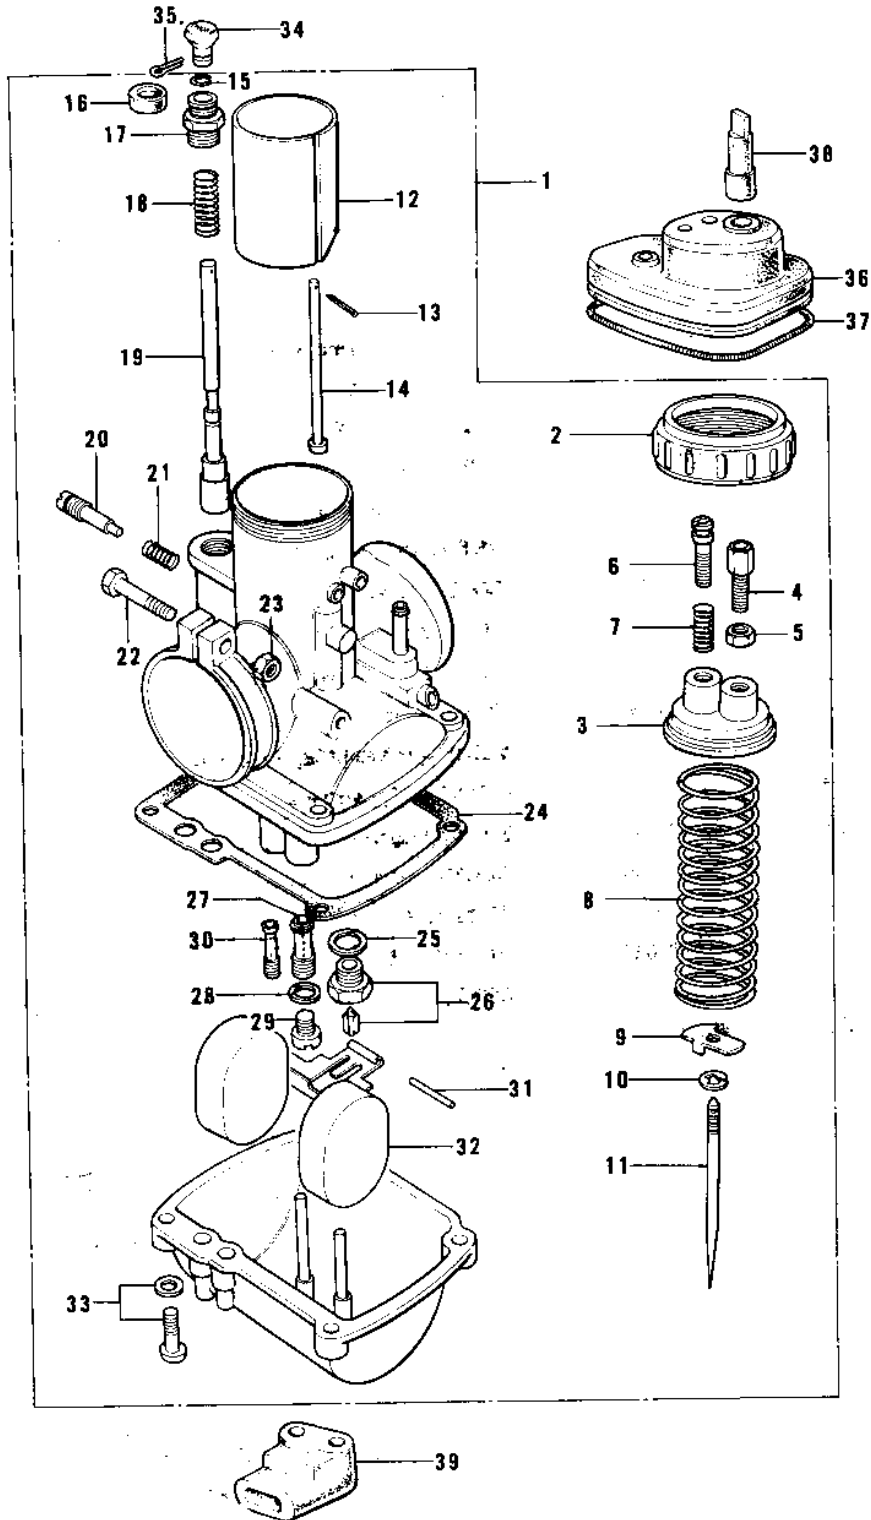

1976 KH100-B7 PARTS DIAGRAM

CARBURETOR

1976 KH100-B7 PARTS LIST

CARBURETOR

ITEM NAME	PART NUMBER	QUANTITY
CARBURETOR ASSY, (Ref # 1)	16001-230	1
CAP MIXING CHAMBER (Ref # 2)	16004-010	1
TOP MIXING CHAMBER (Ref # 3)	16005-005	1
CABLE ADJUSTER (Ref # 4)	16002-002	1
ADJUSTER,CABLE (Ref # 4)	16002-017	1
NUT CABLE ADJUST LOCK (Ref # 5)	16003-004	1
SCREW,THROTTLE STOP (Ref # 6)	16021-002	1
SPRING THR STOP SCREW (Ref # 7)	16022-005	1
SPRING THROTTLE VALVE (Ref # 8)	16006-013	1
SPRING SEAT,THRTL TL (Ref # 9)	16007-020	1
CIRCLIP (Ref # 10)	16008-010	1
JET NEEDLE 4EJ7 (Ref # 11)	16009-059	1
VALVE, THROTTLE CA, 2.0 (Ref # 12)	16025-057	1
PIN COTTER 1.2X10 (Ref # 13)	550D1210	1
ROD,THROTTLE VLV STP (Ref # 14)	16024-012	1
CIRCLIP (Ref # 15)	92037-1077	1
CAP,STARTER PLUNGER (Ref # 16)	16036-012	1
CAP,STARTER PLUNGER (Ref # 17)	16012-021	1
SPRING,STARTER PLUNGR (Ref # 18)	16013-010	1
PLUNGER,STARTER (Ref # 19)	16016-012	1
SCREW PILOT AIR ADJST (Ref # 20)	16014-002	1
SPRING-THR STOP SCREW (Ref # 21)	16022-007	1
SCREW CLAMP (Ref # 22)	16010-004	1
NUT 6MM (Ref # 23)	311B0600	1
NUT 6MM (Ref # 23)	311B0600	1
GASKET,FLOAT CHAMBER (Ref # 24)	16019-021	1
WASHER VALVE SEAT (Ref # 25)	16029-002	1
FLOAT VALVE ASSY (Ref # 26)	16030-001	1
FLOAT VALVE ASSY (Ref # 26)	16030-009	1

1976 KH100-B7 PARTS LIST

CARBURETOR

ITEM NAME	PART NUMBER	QUANTITY
NEEDLE JET 0-2 (Ref # 27)	16017-068	1
WASHER MAIN JET (Ref # 28)	16034-001	1
MAIN JET,#77.5R (Ref # 29)	92063-1032	1
PILOT JET #17.5 ISO (Ref # 30)	92064-020	1
FLOAT PIN (Ref # 31)	16032-003	1
FLOAT (Ref # 32)	16031-015	1
SCREW-FLOAT CHAMBER (Ref # 33)	16033-012	4
KNOB,CARBURETOR (Ref # 34)	92077-022	1
PIN COTTER 1.6X15 (Ref # 35)	550D1615	1
CAP,CARBURETOR (Ref # 36)	14038-035	1
SPRING COIL (Ref # 37)	92081-047	1
PLUG,CARBURETOR CAP (Ref # 38)	16147-001	1
GROMMET,OVER FLOW (Ref # 39)	16136-007	1