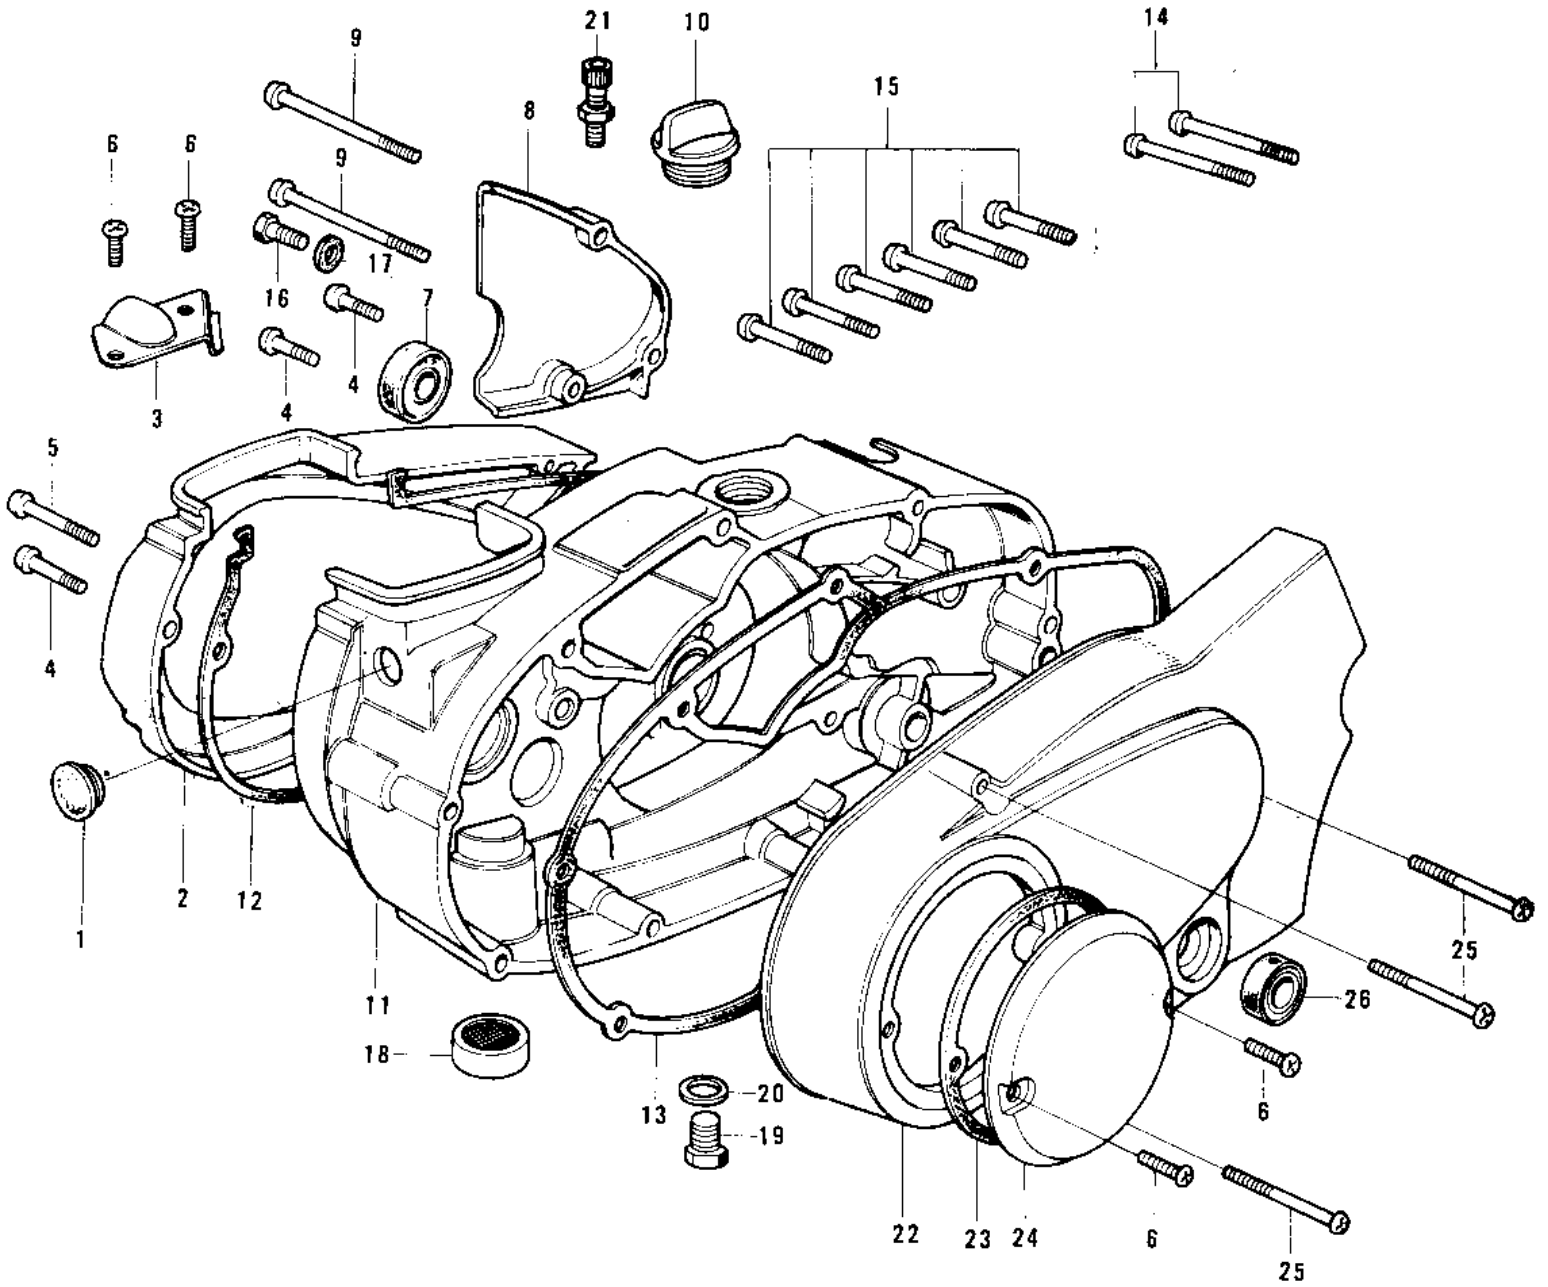

1976 KH100-B7 PARTS DIAGRAM

ENGINE COVERS

1976 KH100-B7 PARTS LIST

ENGINE COVERS

ITEM NAME	PART NUMBER	QUANTITY
CAP CARB MOUNT HOLE (Ref # 1)	14039-001	1
COVER,CARB BARREL (Ref # 2)	14030-1005	1
COVER,CLUTCH CABLE (Ref # 3)	14076-005	1
COVER,CLUTCH CABLE (Ref # 3)	14025-1137	1
SCREW PAN HEAD 6X20 (Ref # 4)	220B0620	3
SCREW PAN HEAD 6X35 (Ref # 5)	220B0635	1
SCREW PAN HEAD 6X12 (Ref # 6)	220B0612	4
OIL SEAL TB14257 (Ref # 7)	653B142507	1
COVER,OIL PUMP,BUFF (Ref # 8)	14030-050-80	1
SCREW PAN HEAD 6X75 (Ref # 9)	220B0675	2
FILLER,OIL (Ref # 10)	16115-018	1
COVER,R.H,ENG,BARREL (Ref # 11)	14032-1017	1
GASKET,CARBURETOR COV (Ref # 12)	11060-1201	1
GASKET,CLUTCH COVER (Ref # 13)	11060-1198	1
SCREW PAN HEAD 6X45 (Ref # 14)	220B0645	2
SCREW PAN HEAD 6X30 (Ref # 15)	220B0630	6
BOLT,HEX HEAD,6X14 (Ref # 16)	92001-121	1
WASHER OIL PUMP BANJO (Ref # 17)	92022-077	1
DRAIN,FUEL (Ref # 18)	16116-006	1
PLUG OIL DRAIN (Ref # 19)	92067-001	1
GASKET CHECK VALVE (Ref # 20)	92065-058	1
ADJUSTER,CABLE (Ref # 21)	16002-012	1
COVER,GENERATOR (Ref # 22)	14031-1034	1
GASKET BREAKER COVER (Ref # 23)	14050-002	1
COVER-BRK POINT,CR (Ref # 24)	14027-007-79	1
SCREW PAN HEAD 6X40 (Ref # 25)	220B0640	3
SEAL-OIL (Ref # 26)	92049-1249	1