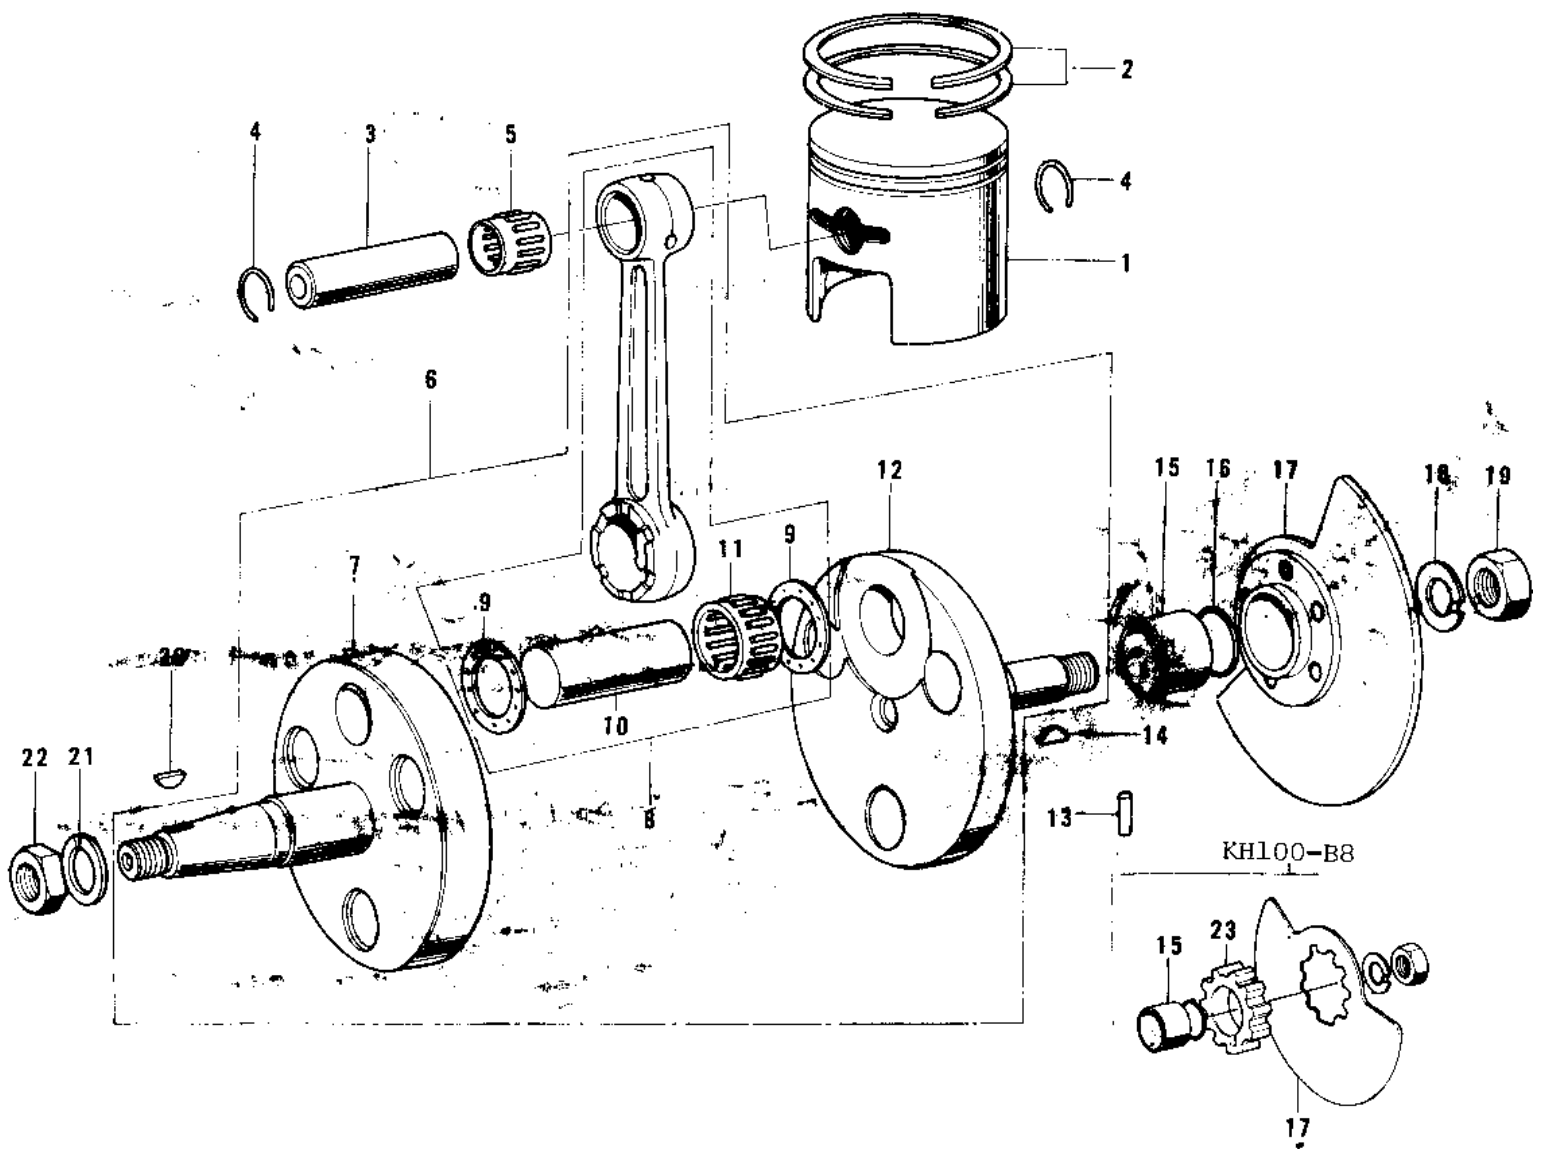

1976 KH100-B7 PARTS DIAGRAM

CRANKSHAFT/PISTON/ROTARY VALVE

1976 KH100-B7 PARTS LIST

CRANKSHAFT/PISTON/ROTARY VALVE

ITEM NAME	PART NUMBER	QUANTITY
PISTON,STD (Ref # 1)	13001-057	1
PISTON.0.020 O.S (Ref # 1)	13029-059	(1
PISTON,0.040 O-S (Ref # 1)	13027-057	(1
RING SET,STD (Ref # 2)	13008-043	1
RING NET,0.020 O.S (Ref # 2)	13025-047	(1
RING NET,0.040 O.S (Ref # 2)	13024-050	(1
PIN-PISTON (Ref # 3)	13002-003	1
CIRCLIP PISTON PIN (Ref # 4)	92036-003	2
BEARING,SMALL END (Ref # 5)	13033-030	1
CRANK&CONROD ASSY (Ref # 6)	13036-043	1
CRANK&CONROD ASSY (Ref # 6)	13036-043	1
CRANKSHAFT,L.H (Ref # 7)	13037-053	1
CRANKSHAFT,LH (Ref # 7)	13037-1136	1
CONNECTING ROD SET (Ref # 8)	13044-5015	1
WASHER-SIDE (Ref # 9)	92025-047	2
CRANK PIN (Ref # 10)	13035-025	1
BEARING,BIG END (Ref # 11)	13034-034	1
CRANK SHAFT,R.H (Ref # 12)	13038-049	1
CRANKSHAFT,RH (Ref # 12)	13037-1135	1
PIN DOWEL 4X10 (Ref # 13)	610A0410	1
WOODRUFF KEY PRY PINI (Ref # 14)	92038-003	1
COLLAR CRANKSHAFT (Ref # 15)	92027-022	1
COLLAR,CRANKSHAFT (Ref # 15)	92027-285	1
"O" RING,16MM (Ref # 16)	670B2016	1
VALVE ROTARY DISC (Ref # 17)	12001-004	1
VALVE,ROTARY DISC (Ref # 17)	12002-030	1
WASHER LOCK 12MM (Ref # 18)	92024-003	1
NUT 12MM (Ref # 19)	92015-006	1
WOODRUFF KEY (Ref # 20)	510A3200	1

1976 KH100-B7 PARTS LIST

CRANKSHAFT/PISTON/ROTARY VALVE

ITEM NAME	PART NUMBER	QUANTITY
WASHER SPRING 10MM (Ref # 21)	461F1000	1
NUT,10MM (Ref # 22)	314B1000	1
COLLAR,ROTARY VALVE (Ref # 23)	92027-1245	1